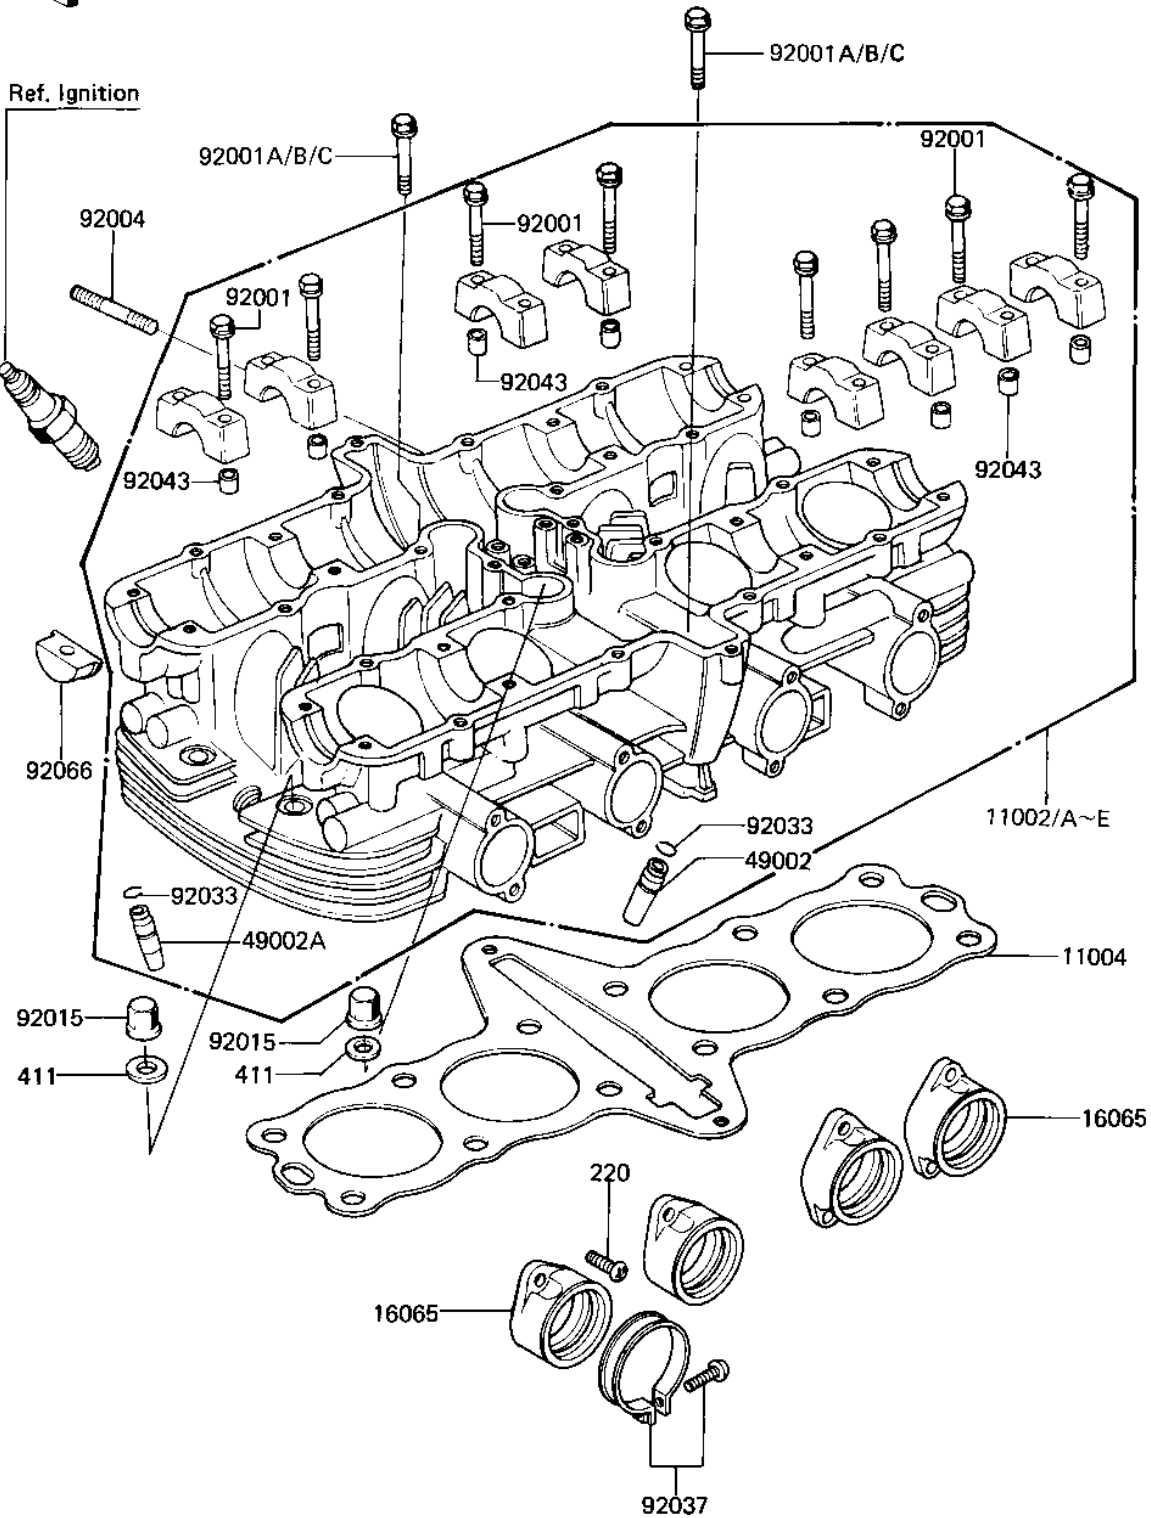

1982 KZ750-E3

PARTS DIAGRAM

CYLINDER HEAD ('81 -'82 KZ750-E2/E3)

E1111-0033

1982 KZ750-E3

PARTS LIST

CYLINDER HEAD ('81 -'82 KZ750-E2/E3)

ITEM NAME

PART NUMBER

QUANTITY
