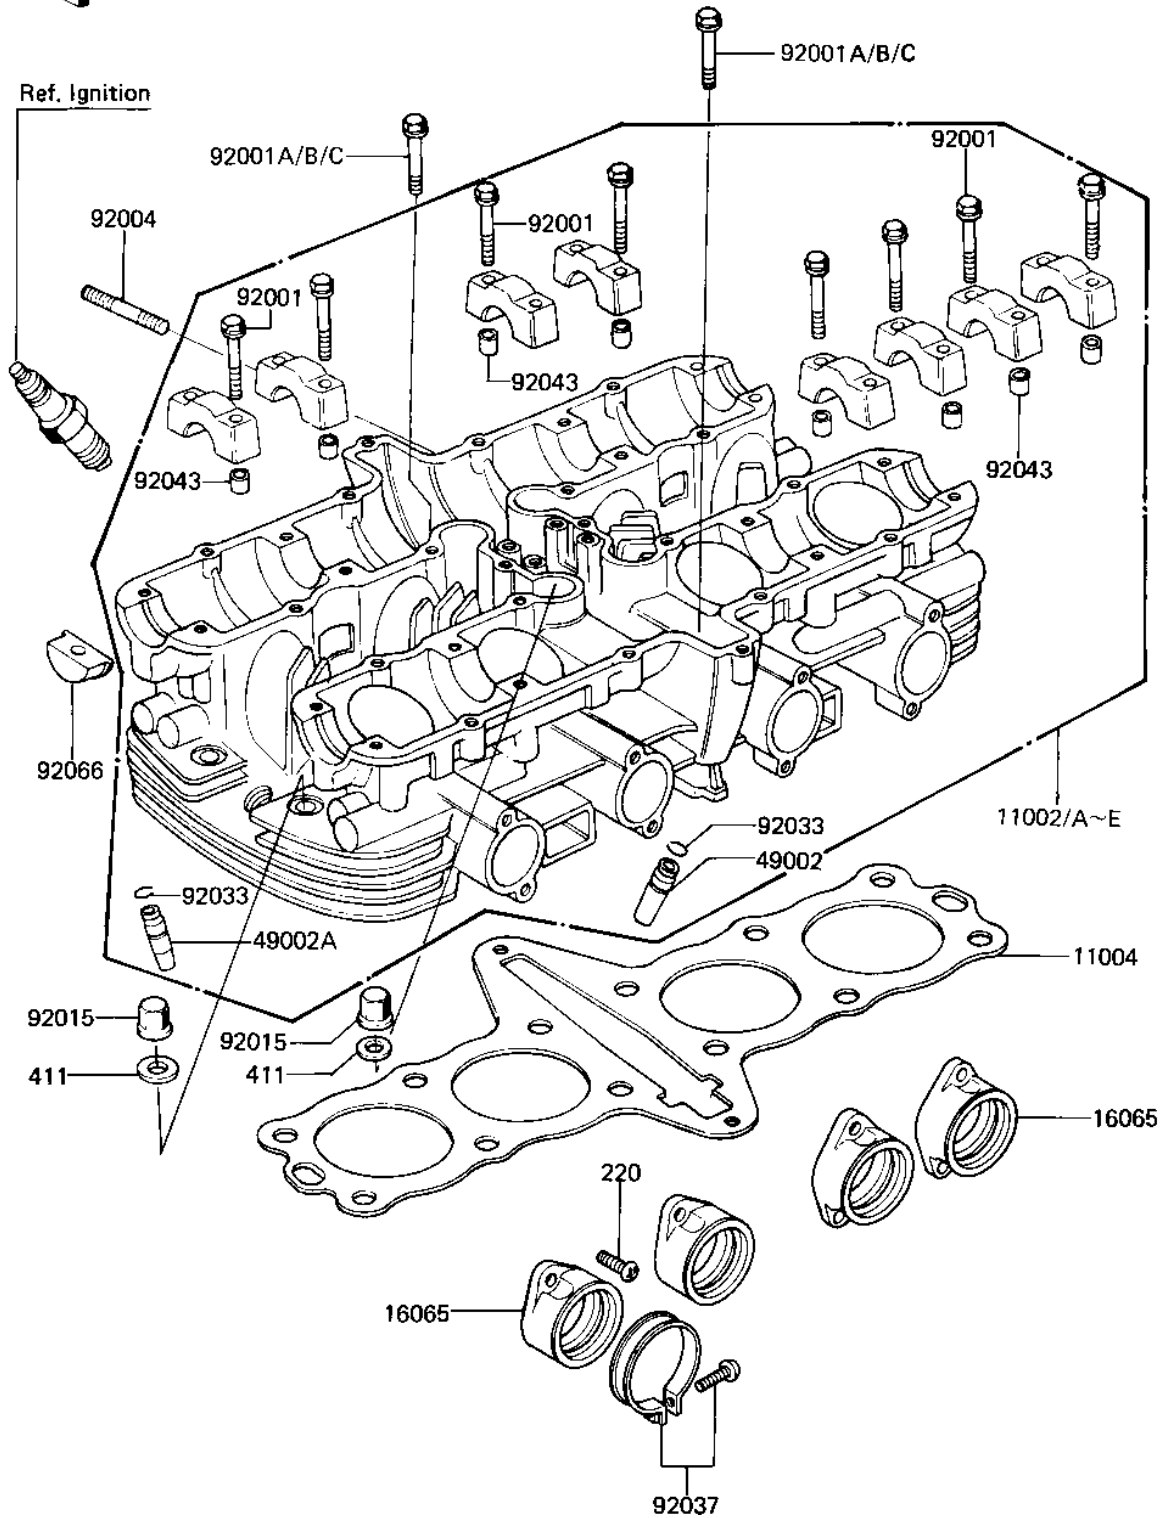

# 1981 KZ750-E2

## PARTS DIAGRAM

### CYLINDER HEAD ('81 -'82 KZ750-E2/E3)

E1111-0033

## PARTS LIST

CYLINDER HEAD ('81 -'82 KZ750-E2/E3)

**ITEM NAME**

**PART NUMBER**

**QUANTITY**

---