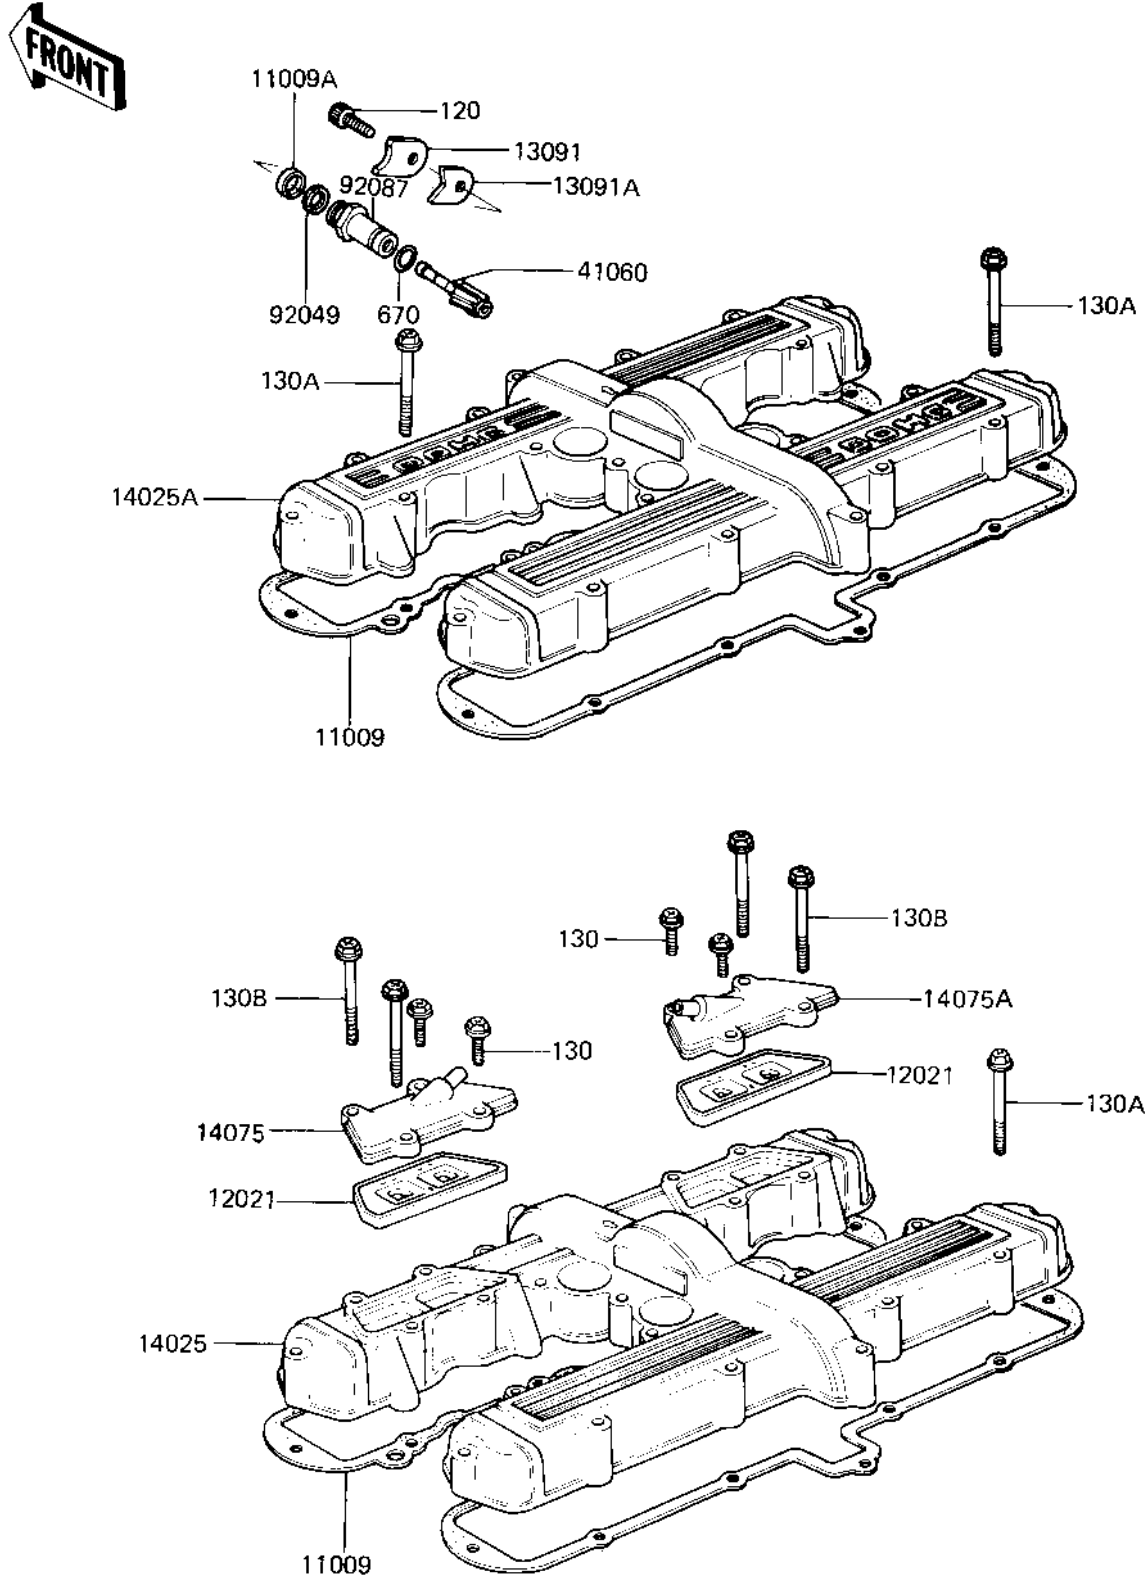

1982 KZ750-E3

PARTS DIAGRAM

CYLINDER HEAD COVER ('81 -'82 KZ750-E2/E

E1112-0024

1982 KZ750-E3

PARTS LIST

CYLINDER HEAD COVER ('81 -'82 KZ750-E2/E

ITEM NAME

PART NUMBER

QUANTITY
