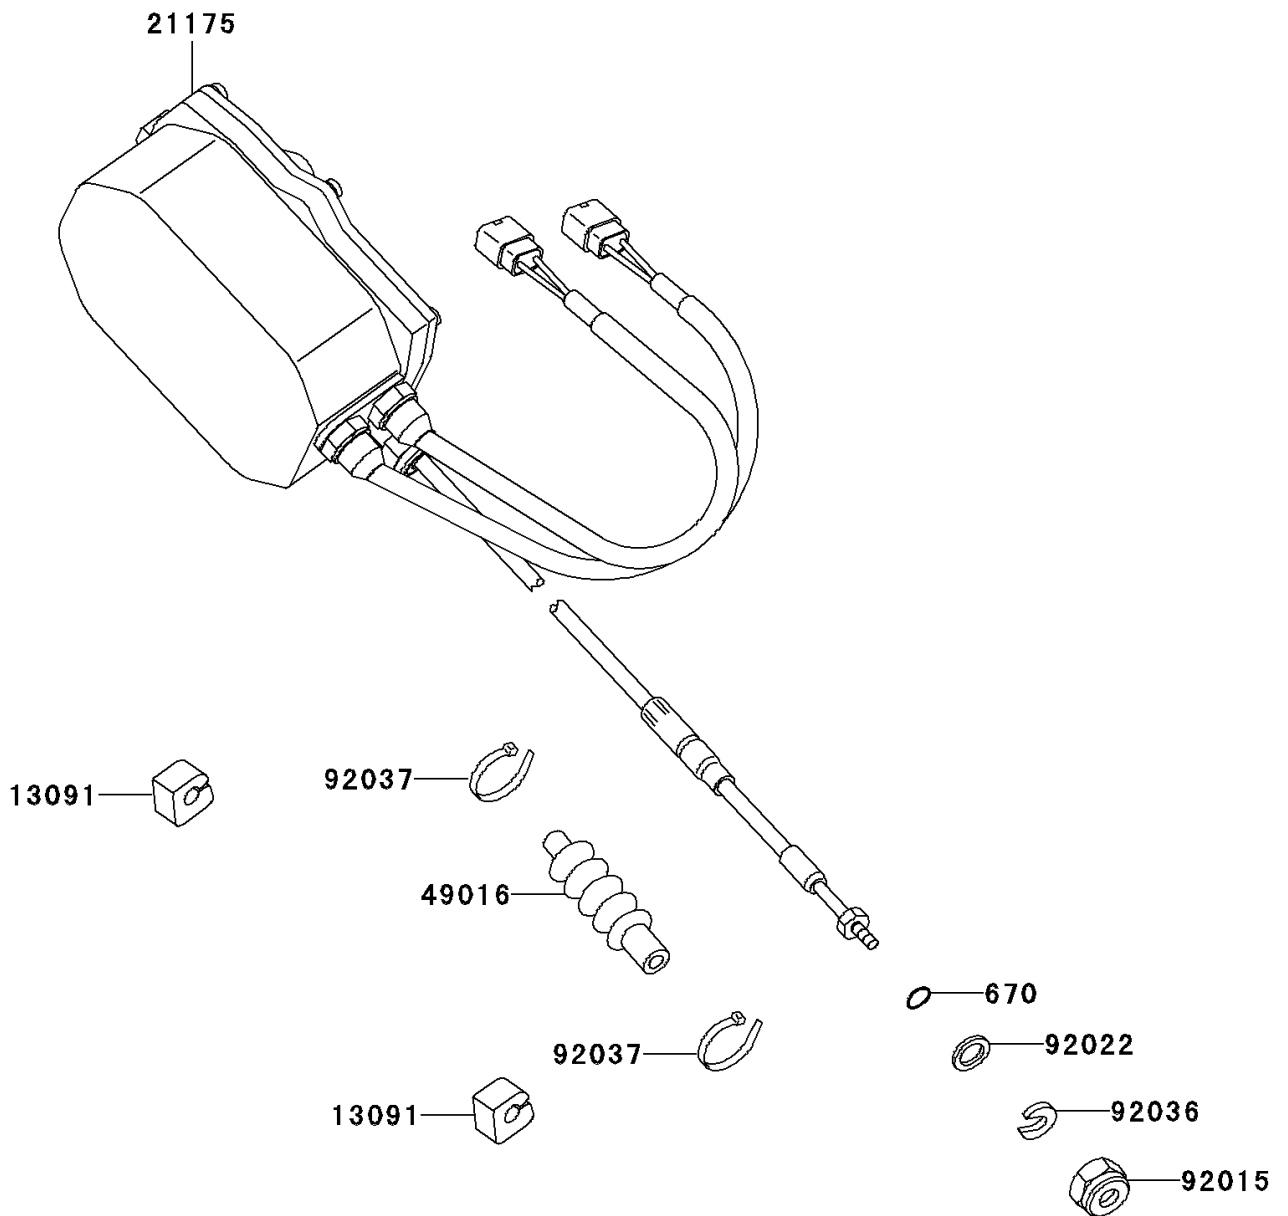

2002 Ultra 150

PARTS DIAGRAM

Control

F3177

2002 Ultra 150

PARTS LIST

Control

ITEM NAME

PART NUMBER

QUANTITY
