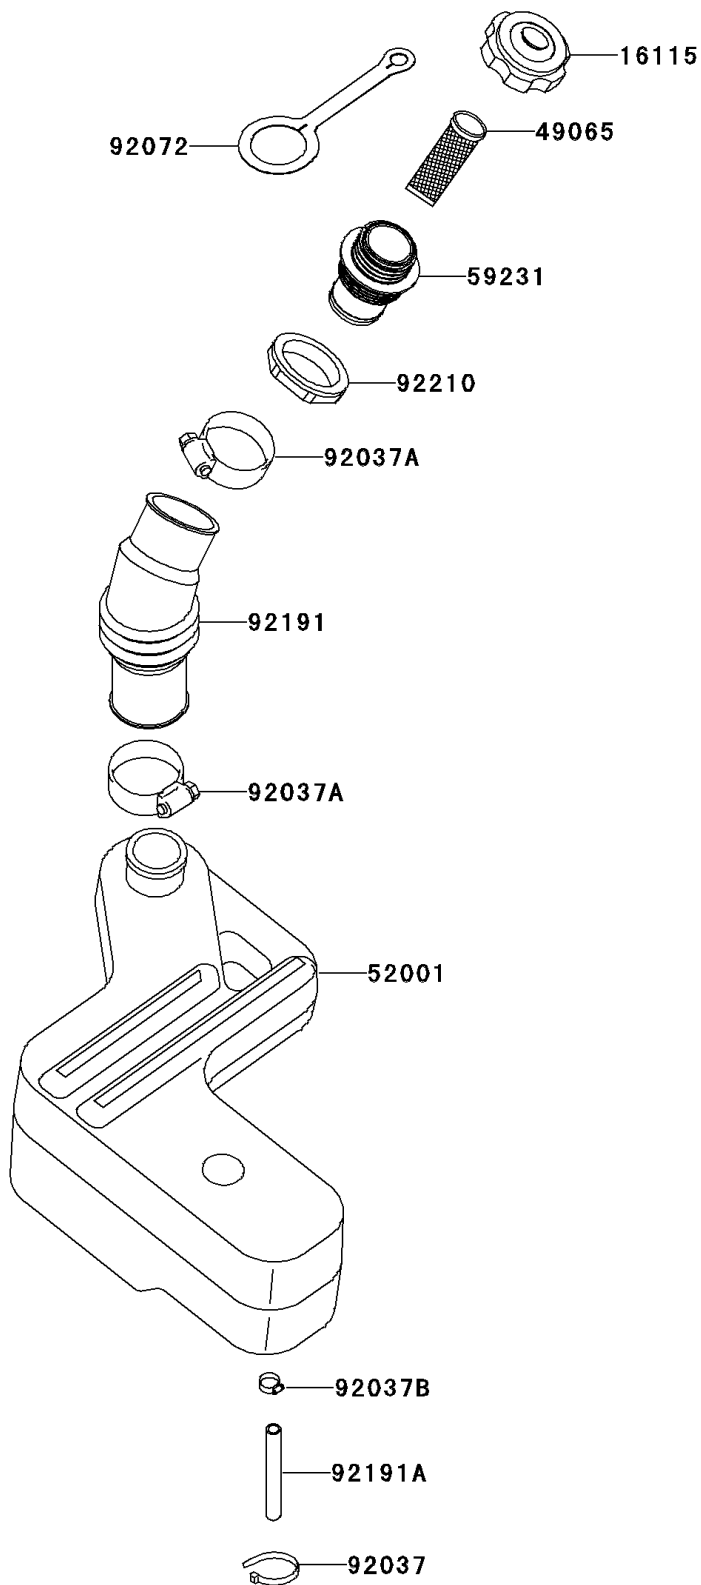

2000 Ultra 150

PARTS DIAGRAM

Oil Tank

Kawasaki

Let the Good Times Roll®

F3174

2000 Ultra 150

PARTS LIST

Oil Tank

ITEM NAME

PART NUMBER

QUANTITY
