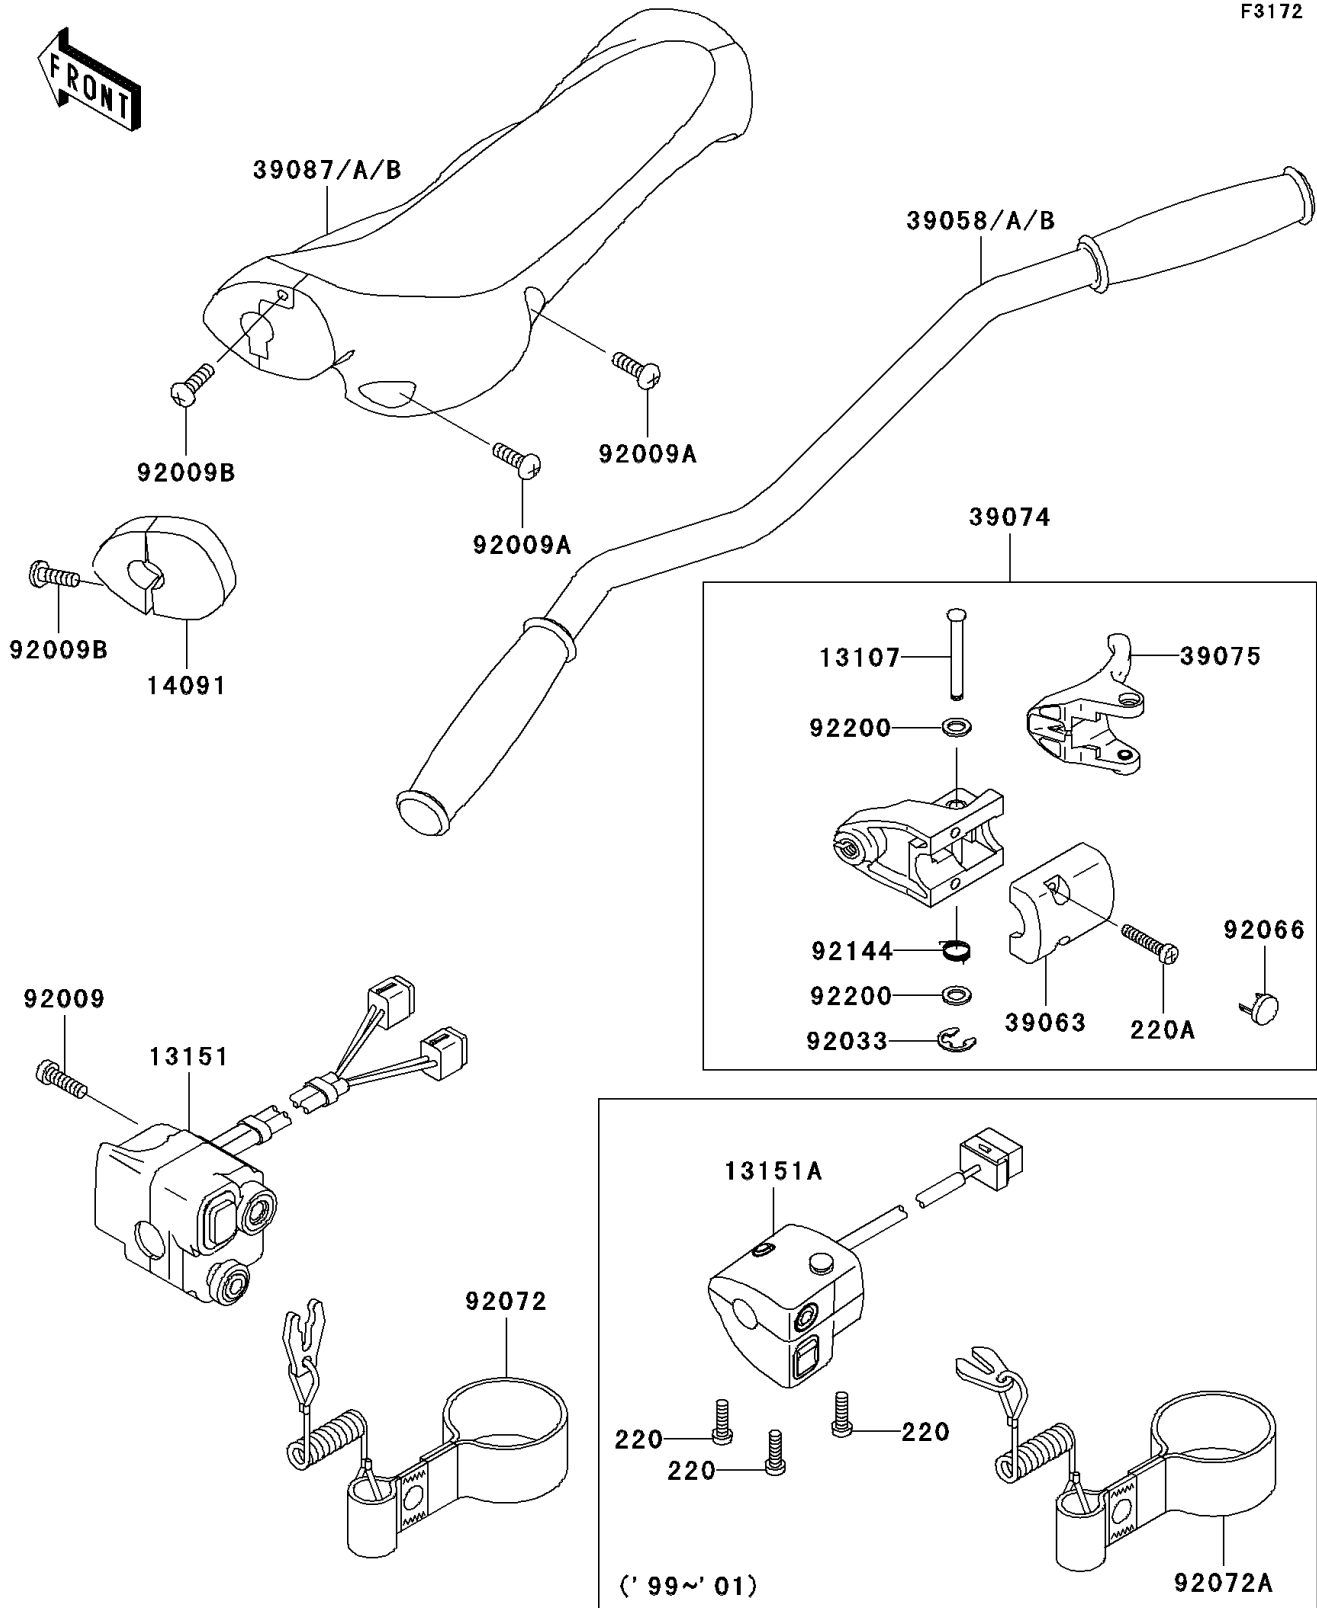

2002 Ultra 150

PARTS DIAGRAM

Handlebar

F3172

2002 Ultra 150

PARTS LIST

Handlebar

ITEM NAME

PART NUMBER

QUANTITY
