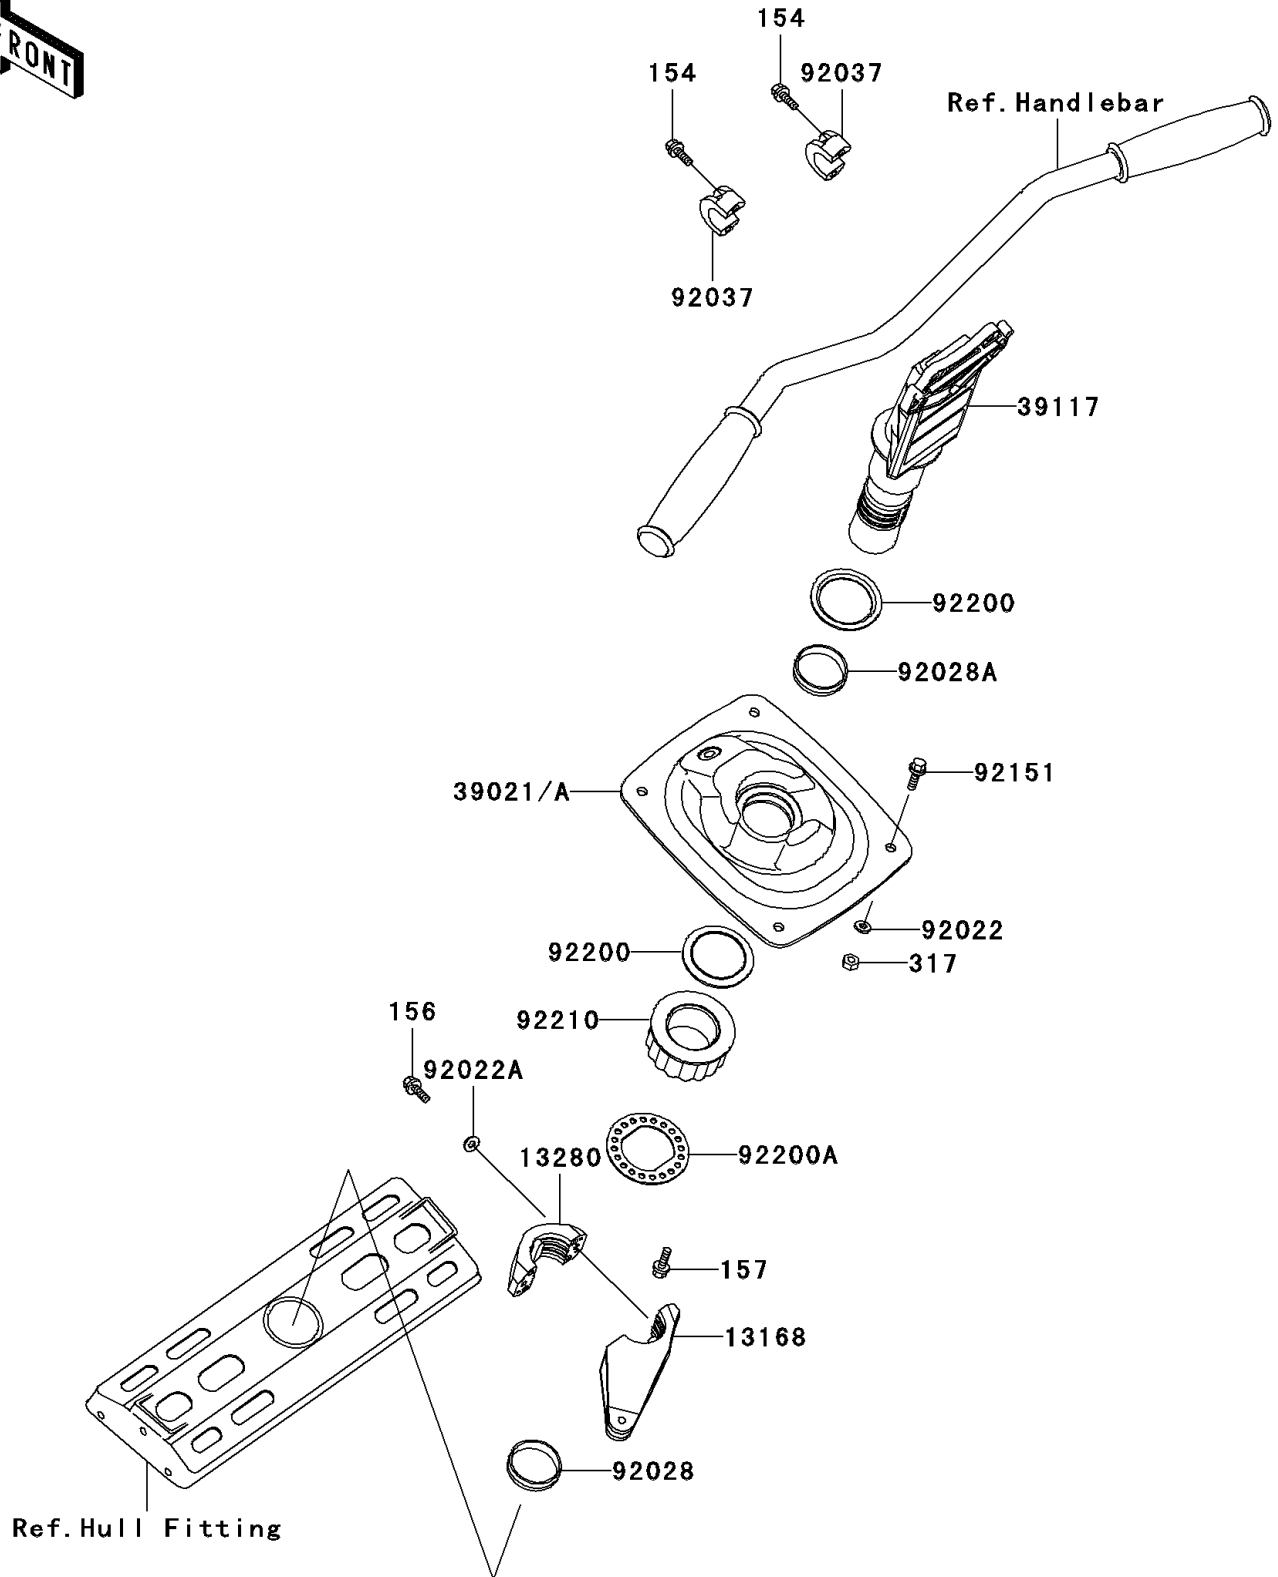

2000 Ultra 150

PARTS DIAGRAM

Handle Pole

F3171

2000 Ultra 150

PARTS LIST

Handle Pole

Kawasaki

Let the Good Times Roll®

ITEM NAME

PART NUMBER

QUANTITY
