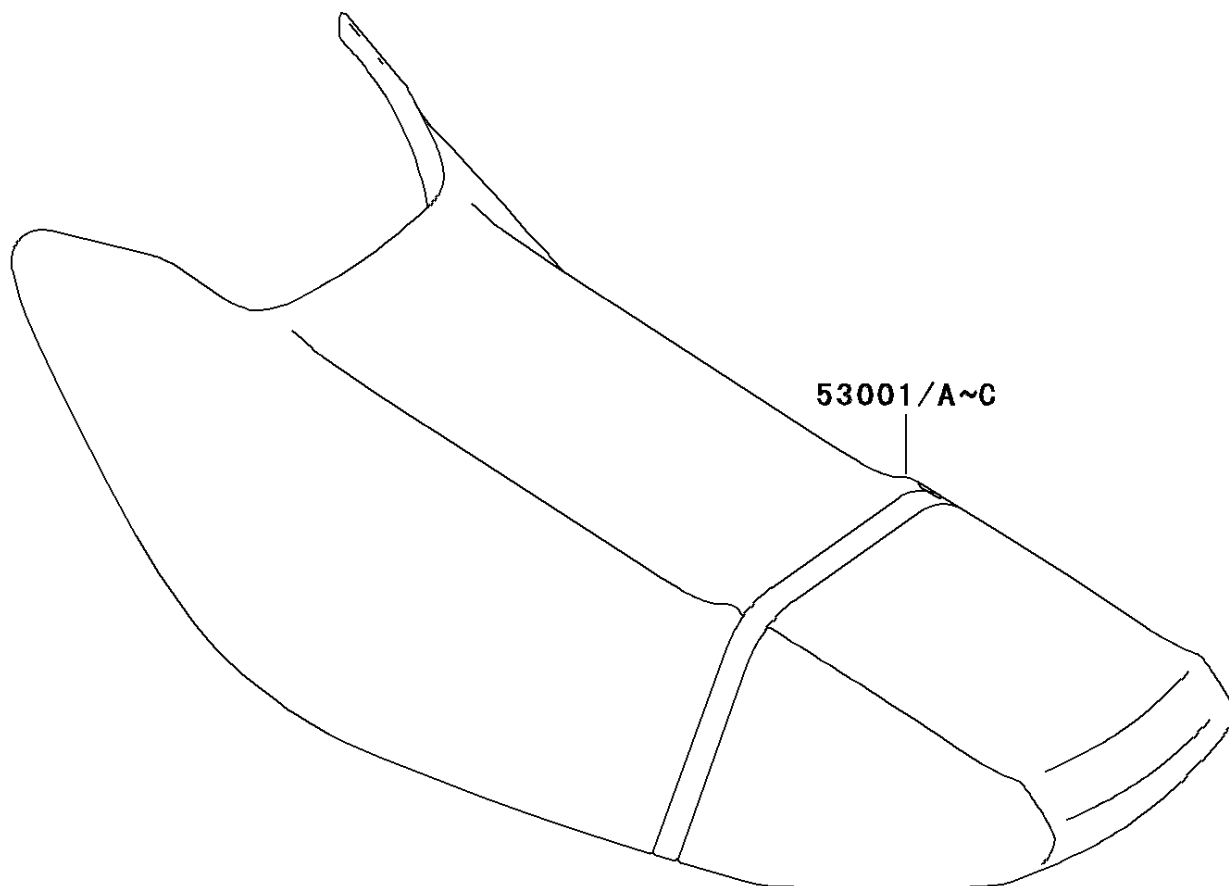

1999 Ultra 150

PARTS DIAGRAM

Seat

F3146

1999 Ultra 150

PARTS LIST

Seat

ITEM NAME

PART NUMBER

QUANTITY
