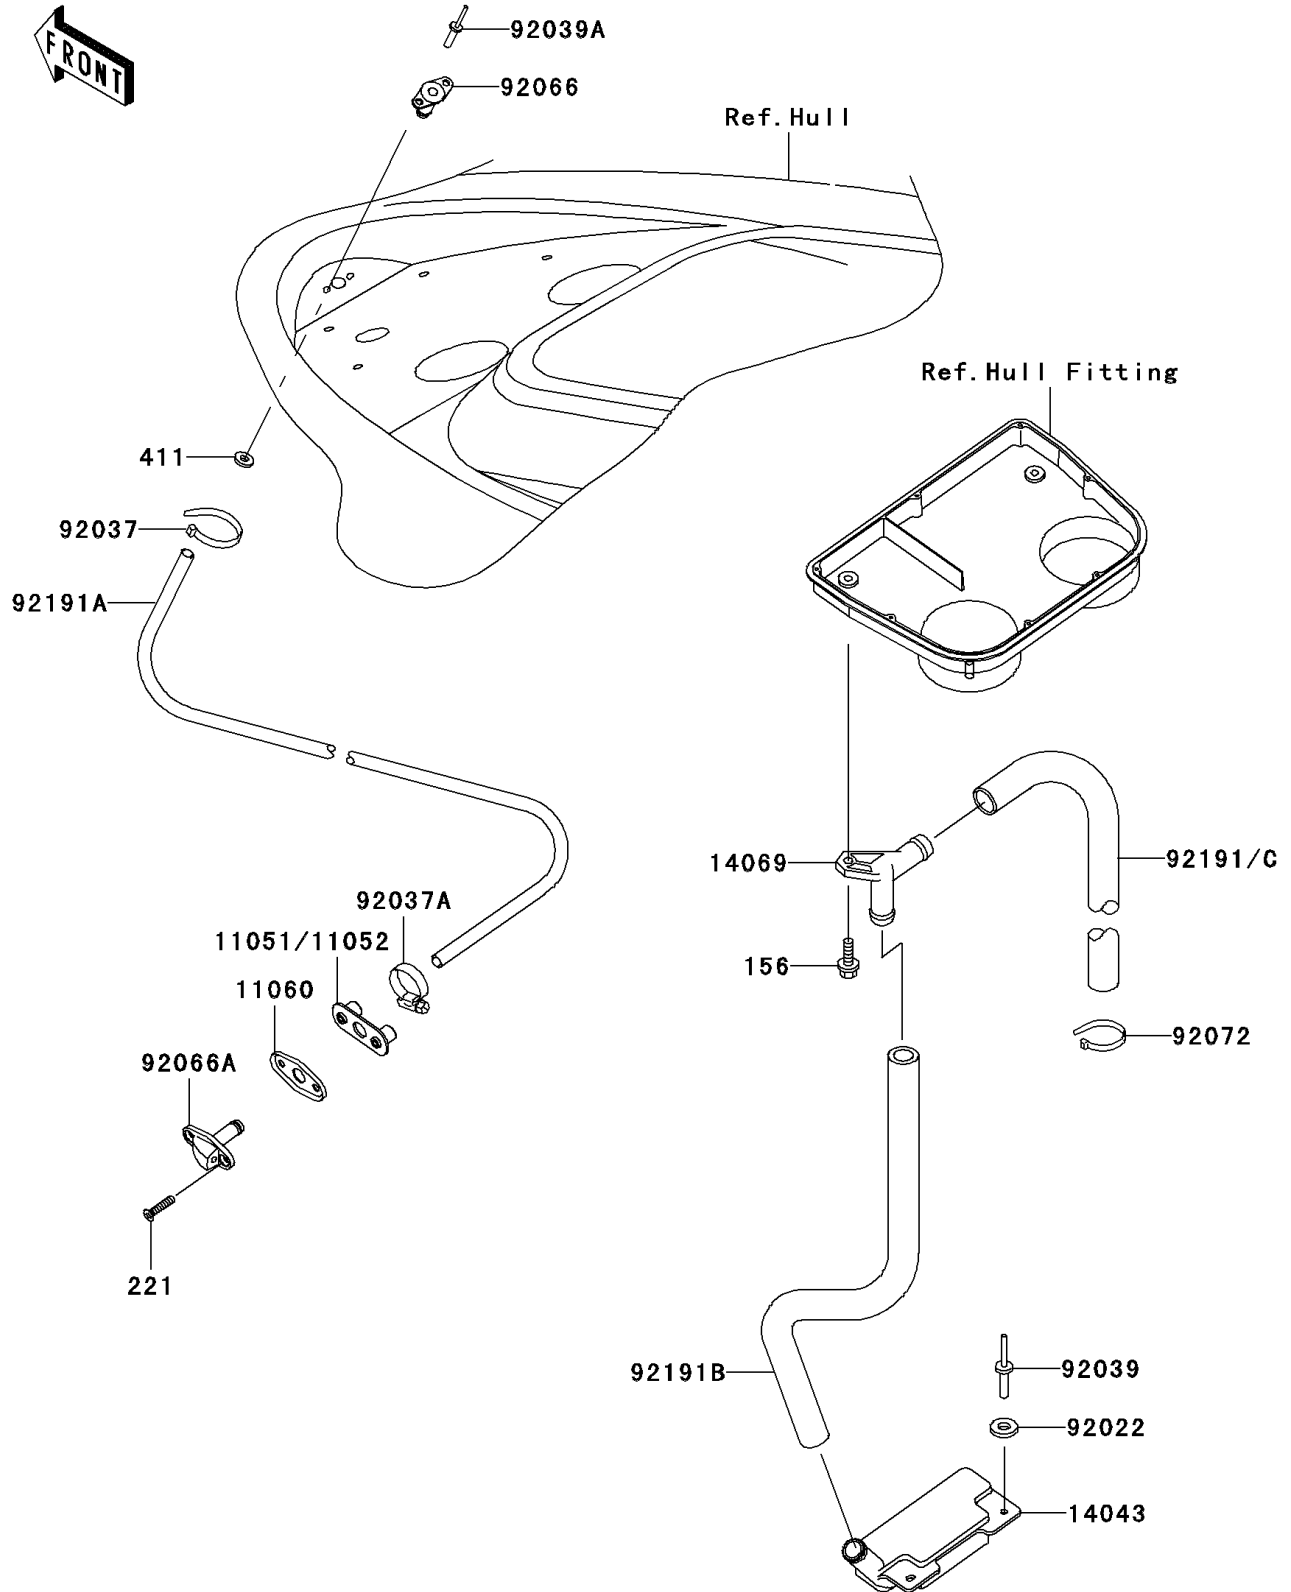

2000 Ultra 150

PARTS DIAGRAM

Bilge System

F3145

2000 Ultra 150

PARTS LIST

Bilge System

ITEM NAME

PART NUMBER

QUANTITY
