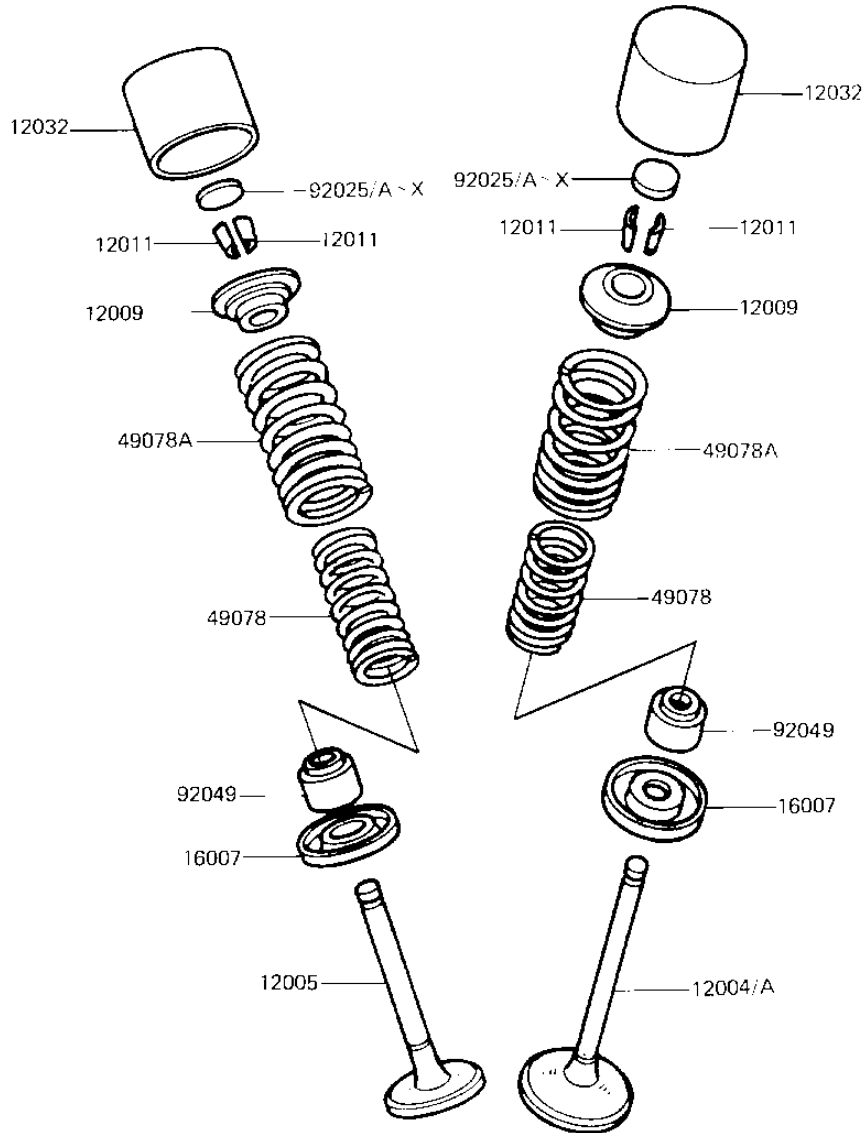

1981 LTD

PARTS DIAGRAM

VALVES (81-'83 H2/H3/H4)

11210-0017

1981 LTD

PARTS LIST

VALVES (81-'83 H2/H3/H4)

Kawasaki

Let the Good Times Roll®

ITEM NAME

PART NUMBER

QUANTITY
