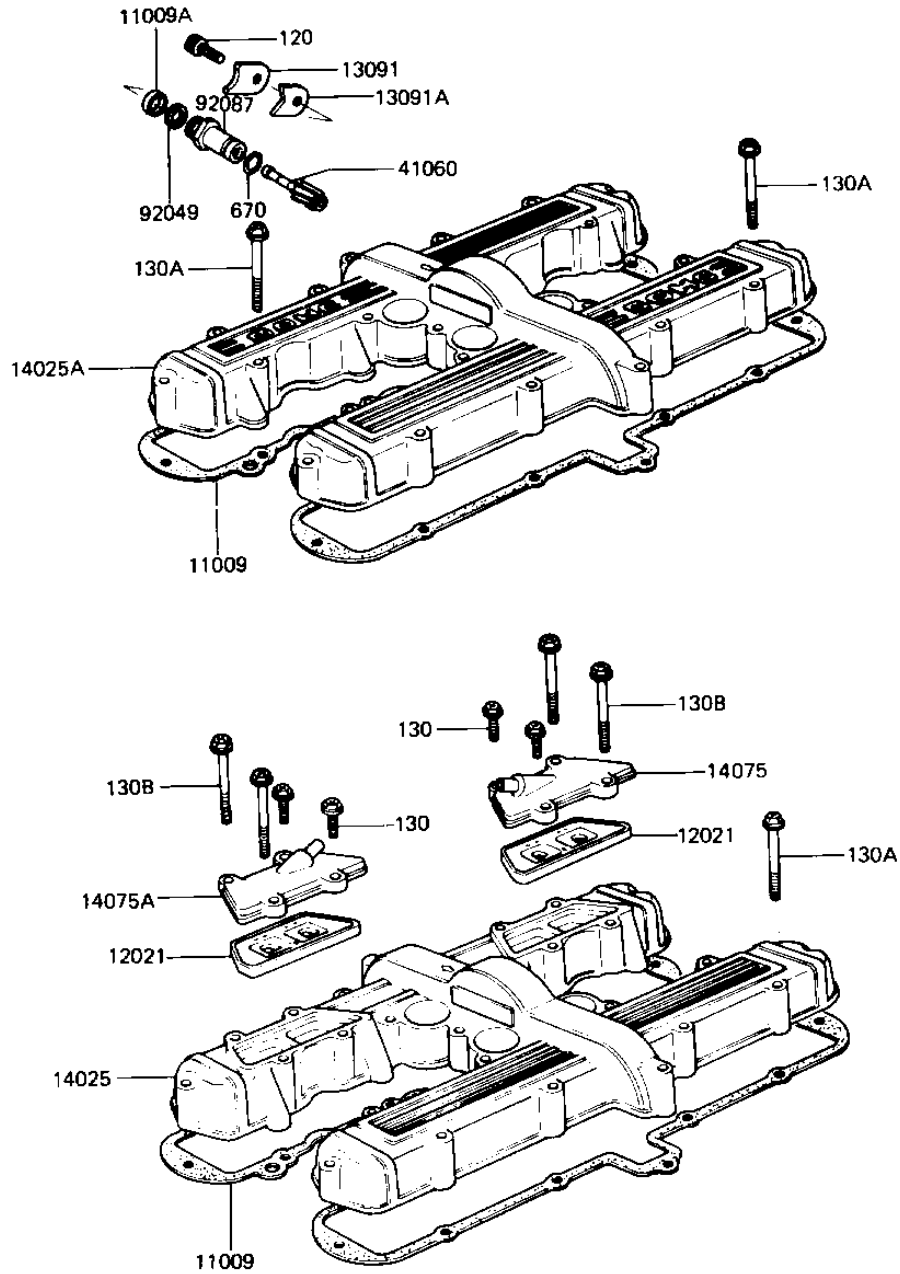

## PARTS DIAGRAM

### CYLINDER HEAD COVER (KZ750-H2/H3)

E1112-0017

## PARTS LIST