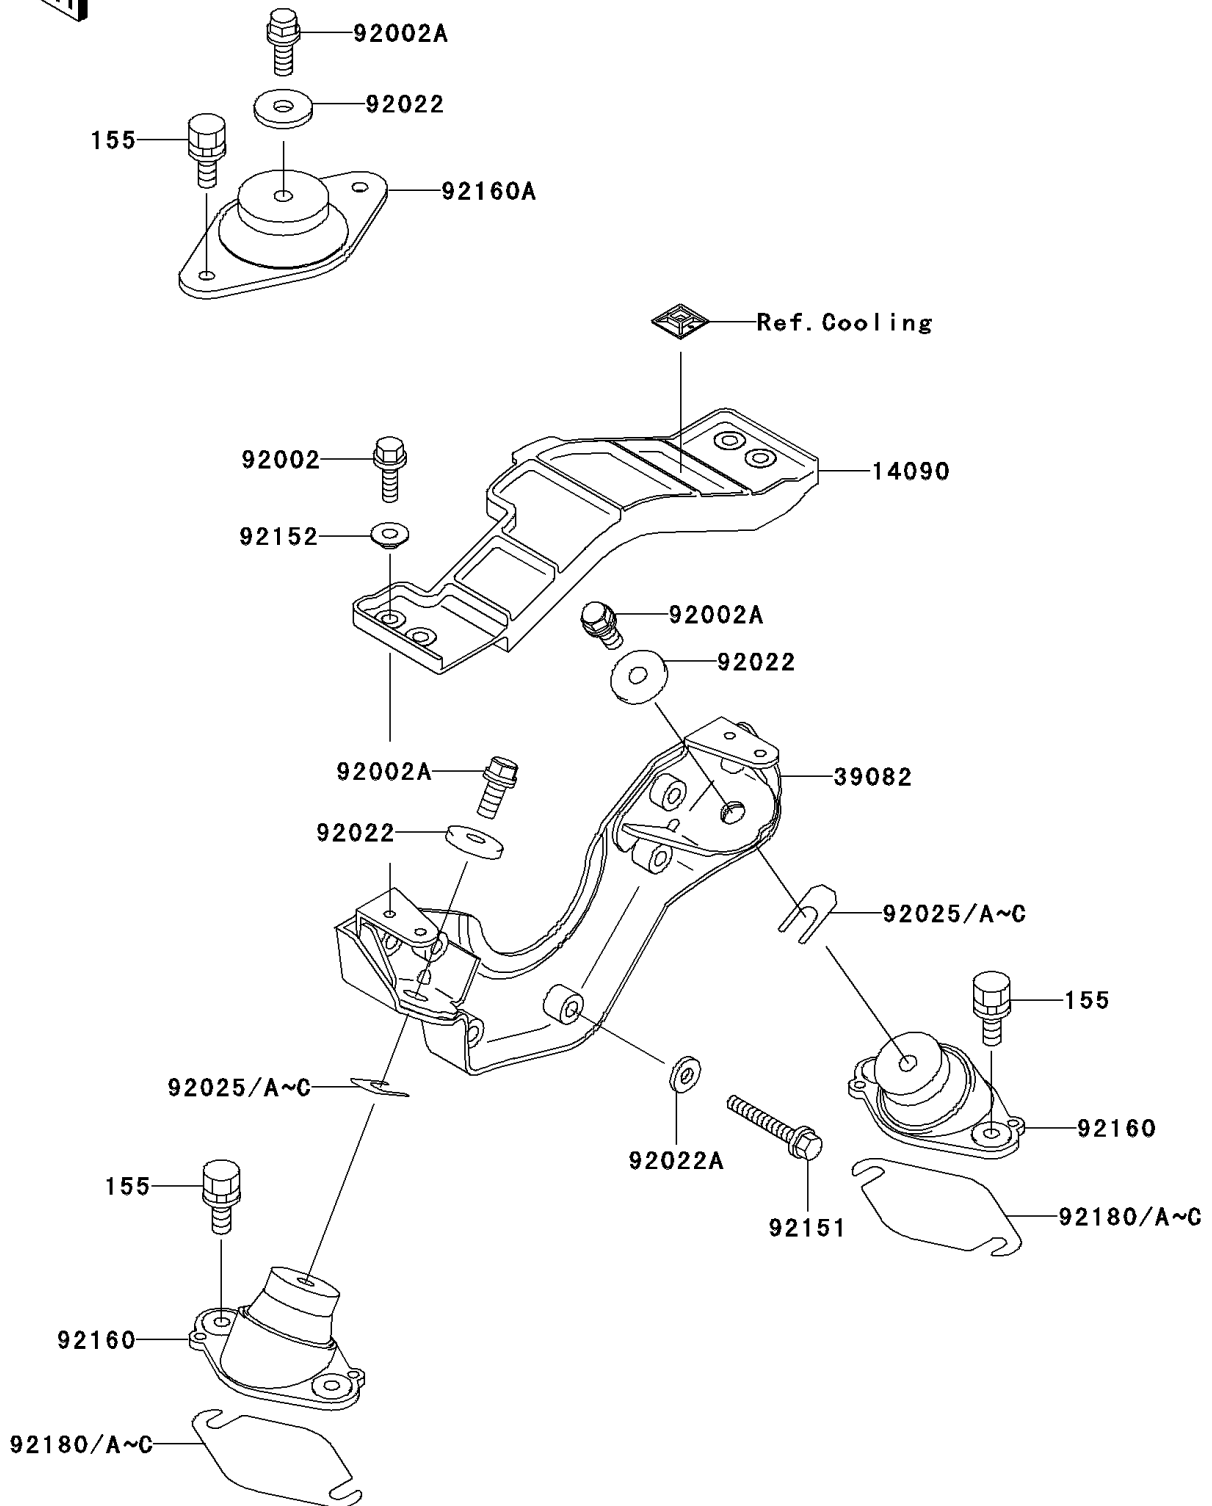

# 2000 Ultra 150

## PARTS DIAGRAM

### Engine Mount

F3144

## PARTS LIST