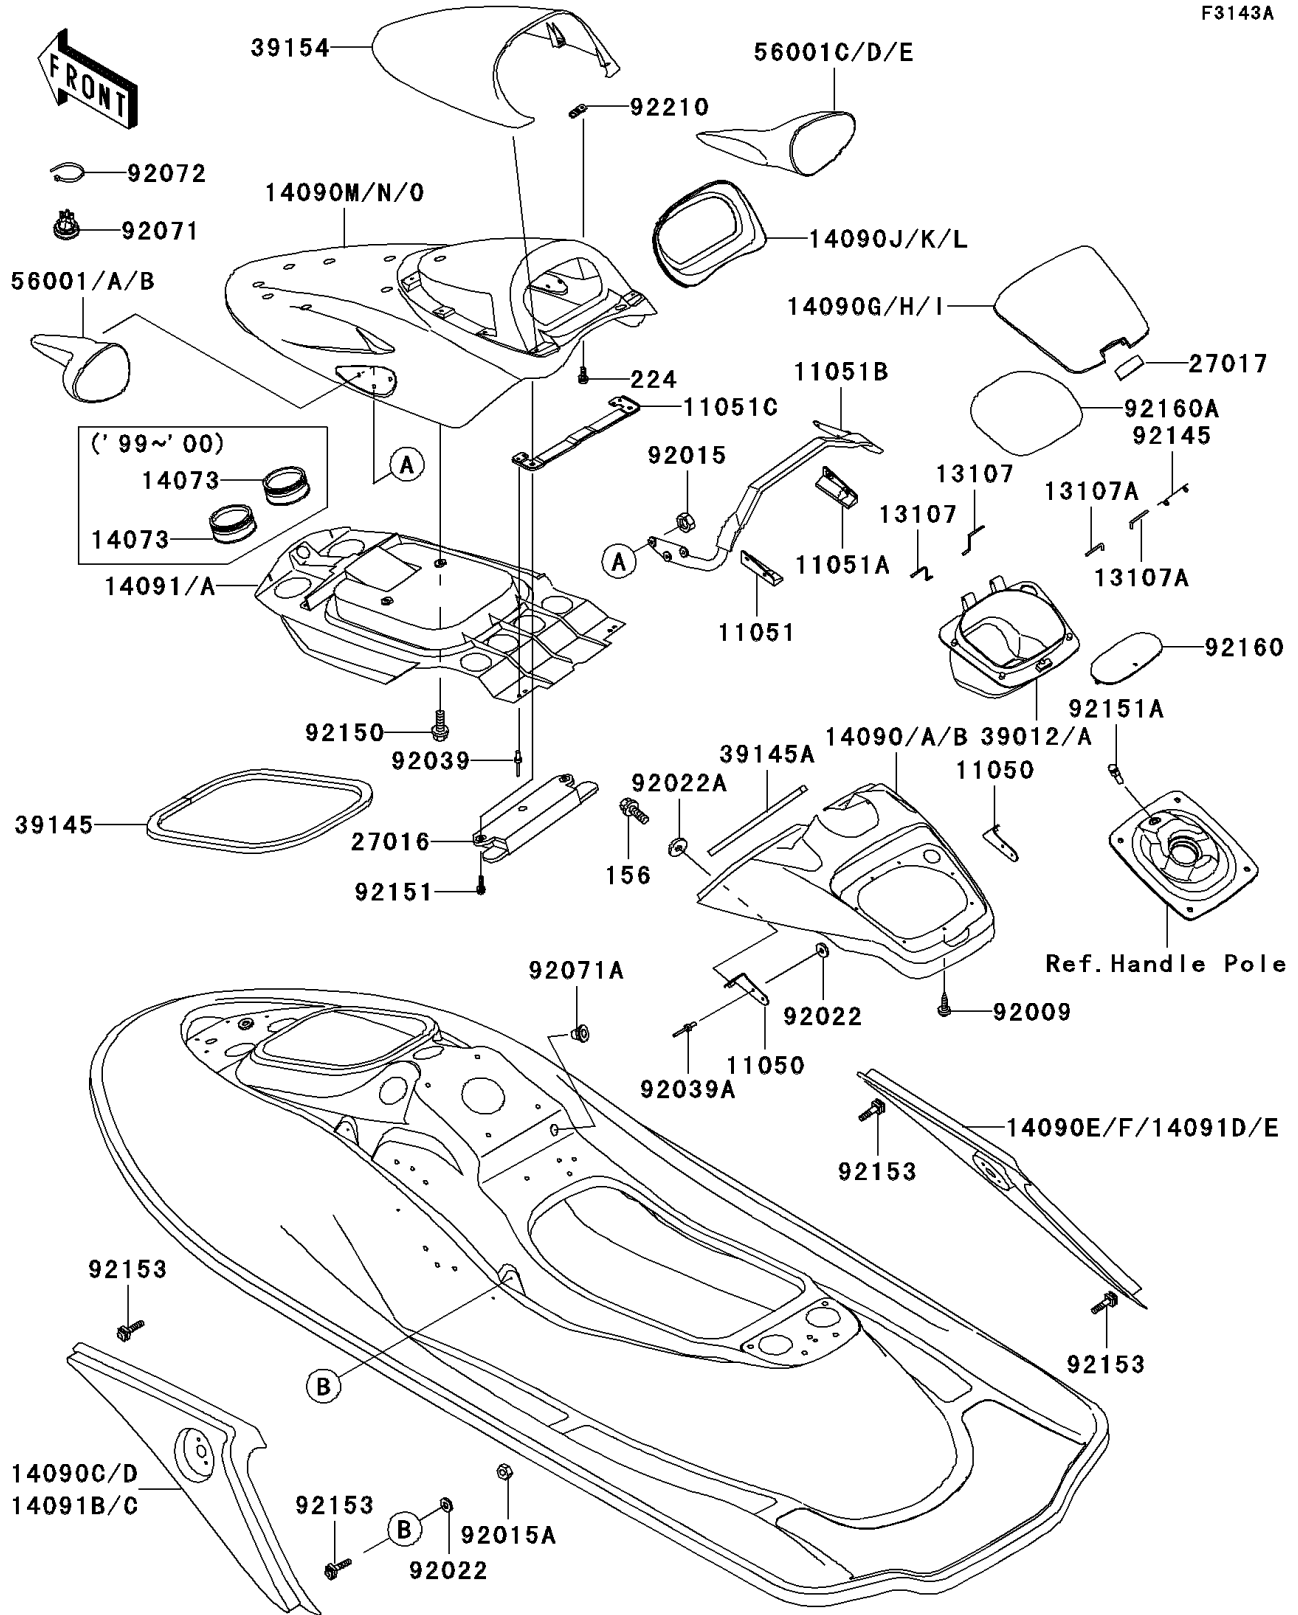

1999 Ultra 150

PARTS DIAGRAM

Hull Cover

F3143A

1999 Ultra 150

PARTS LIST

Hull Cover

ITEM NAME	PART NUMBER	QUANTITY
-----------	-------------	----------
