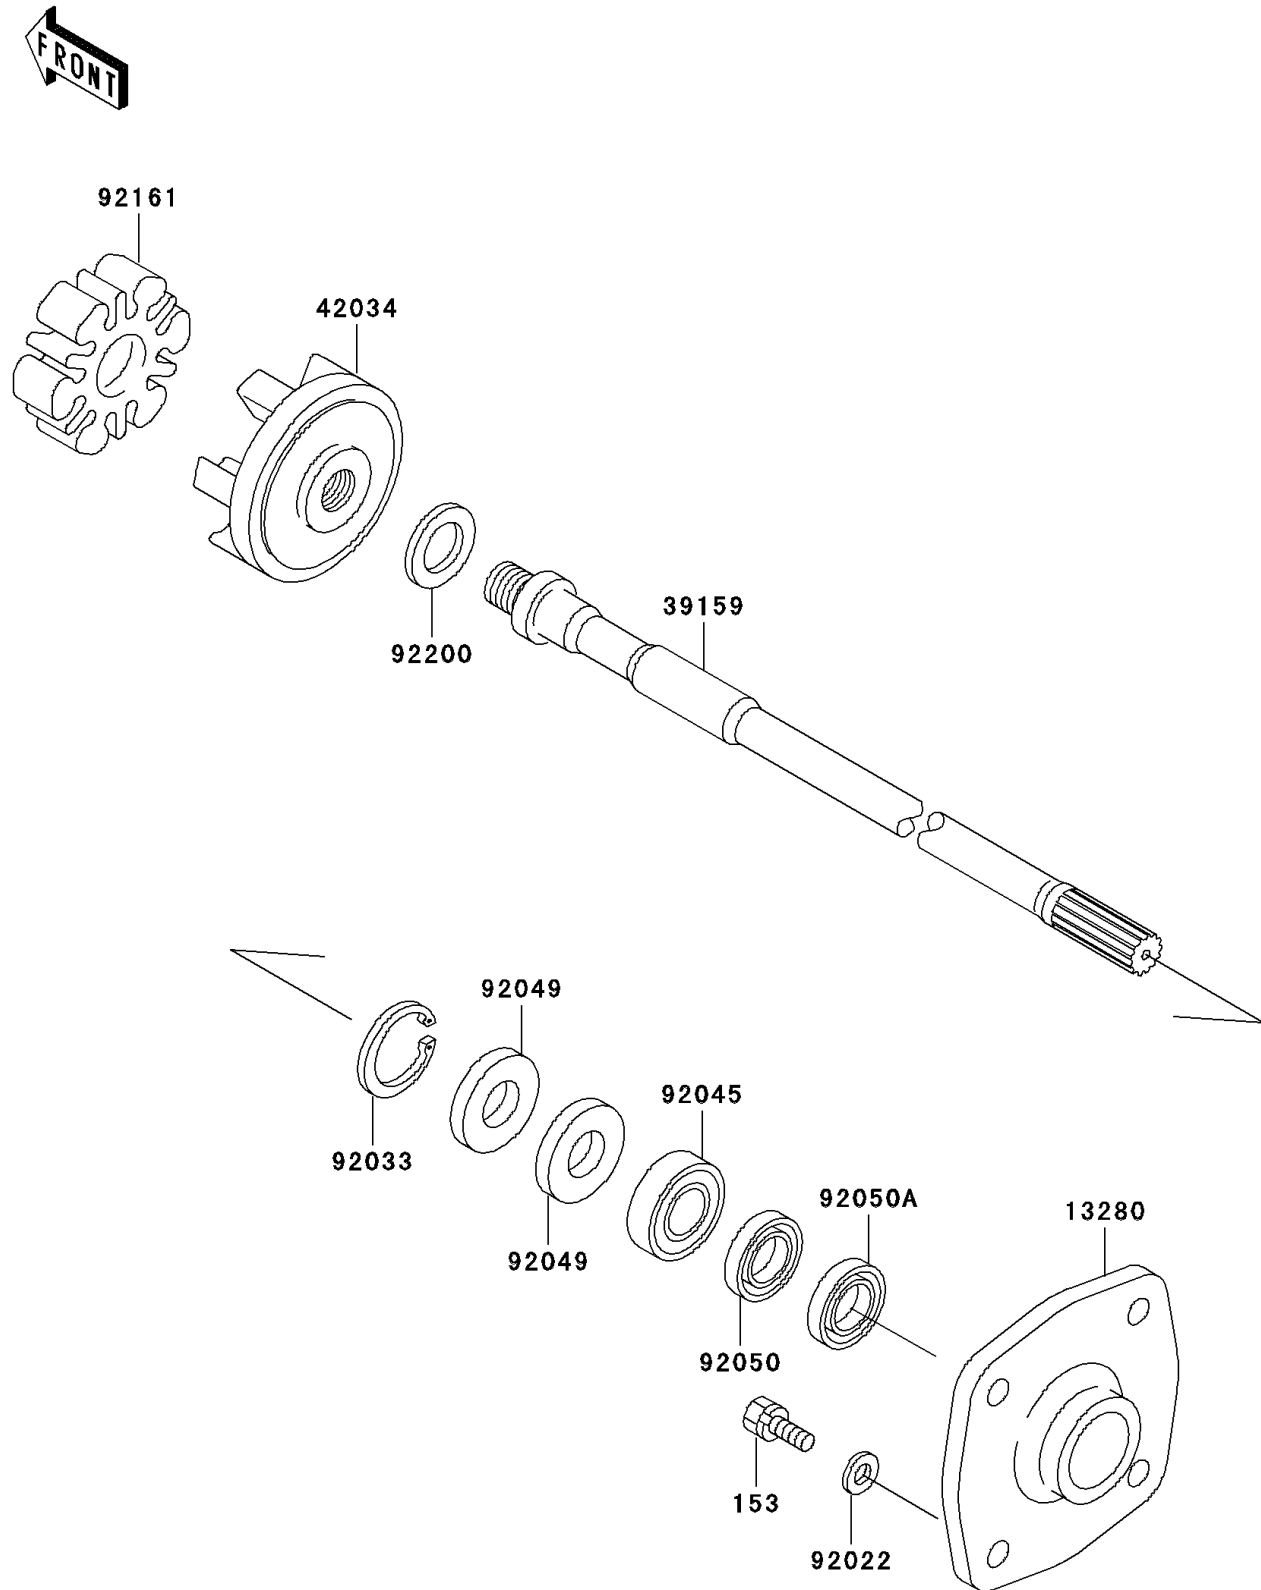

1999 Ultra 150

PARTS DIAGRAM

Drive Shaft

E3134

1999 Ultra 150

PARTS LIST

Drive Shaft

Kawasaki

Let the Good Times Roll®

ITEM NAME

PART NUMBER

QUANTITY
