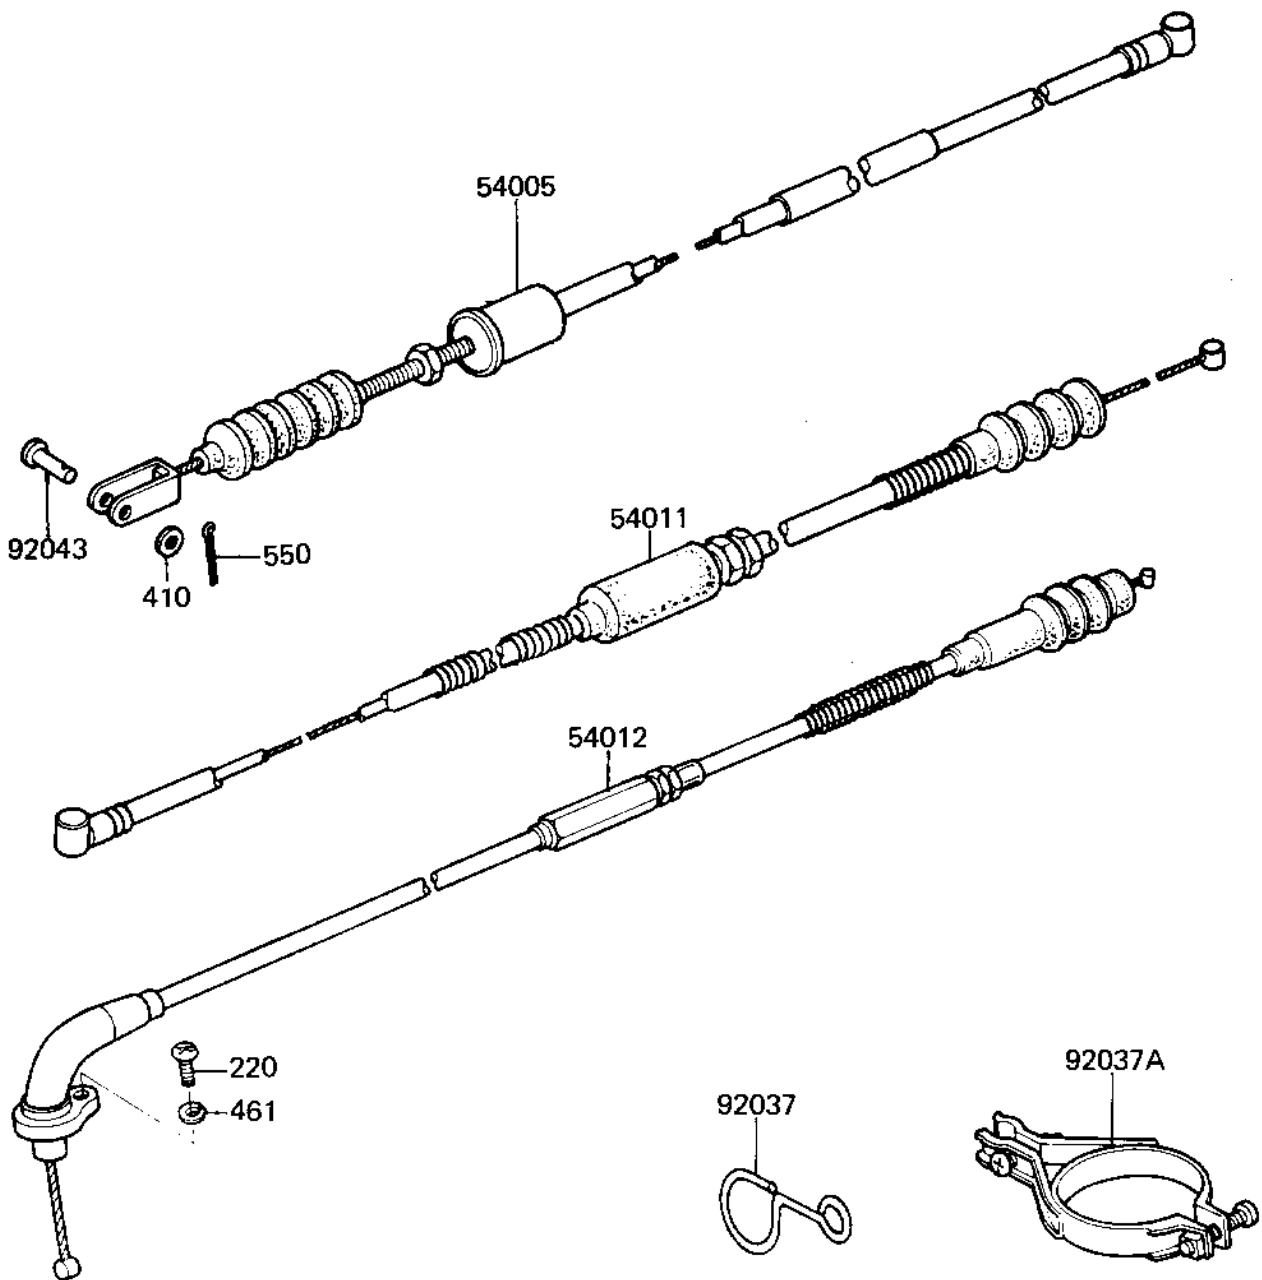

1981 KX125

PARTS DIAGRAM

CABLES ('81 A7)

F2540-0005