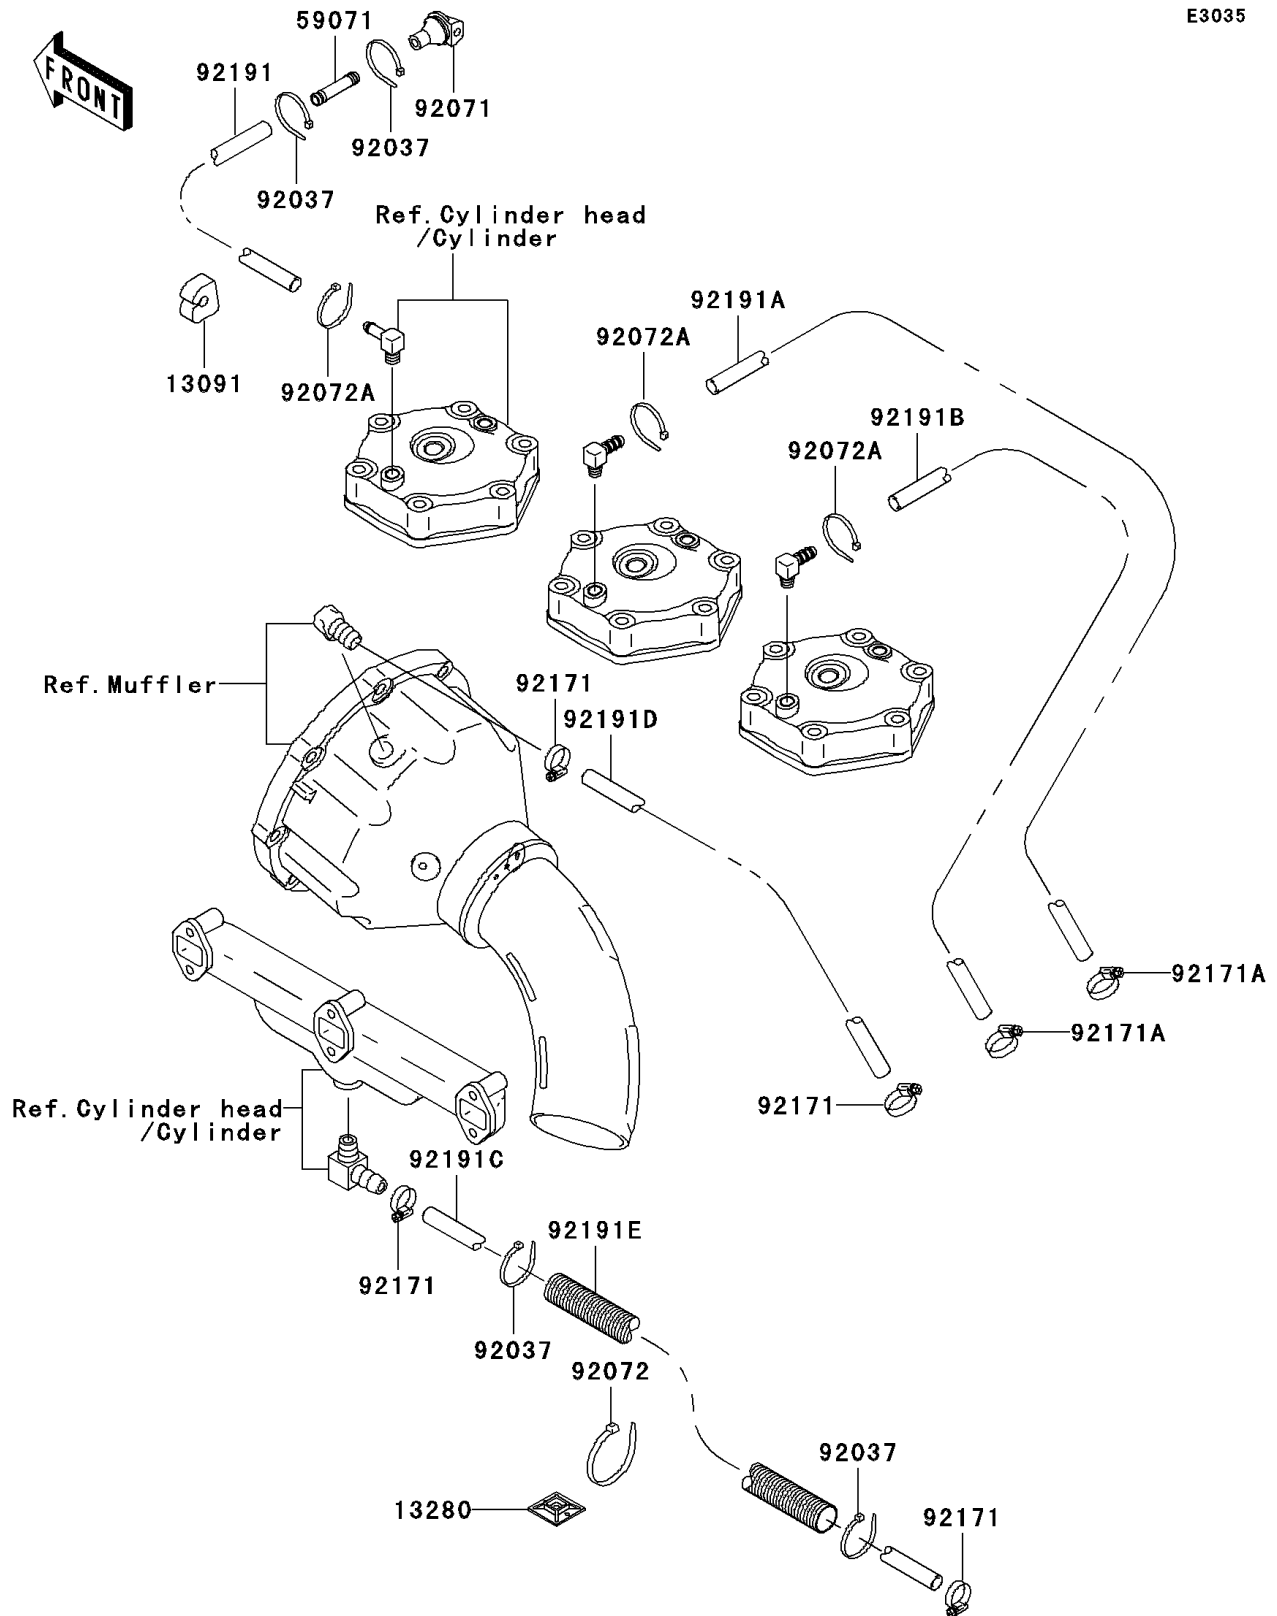

2000 Ultra 150

PARTS DIAGRAM

Cooling

E3035

2000 Ultra 150

PARTS LIST

Cooling

ITEM NAME

PART NUMBER

QUANTITY
