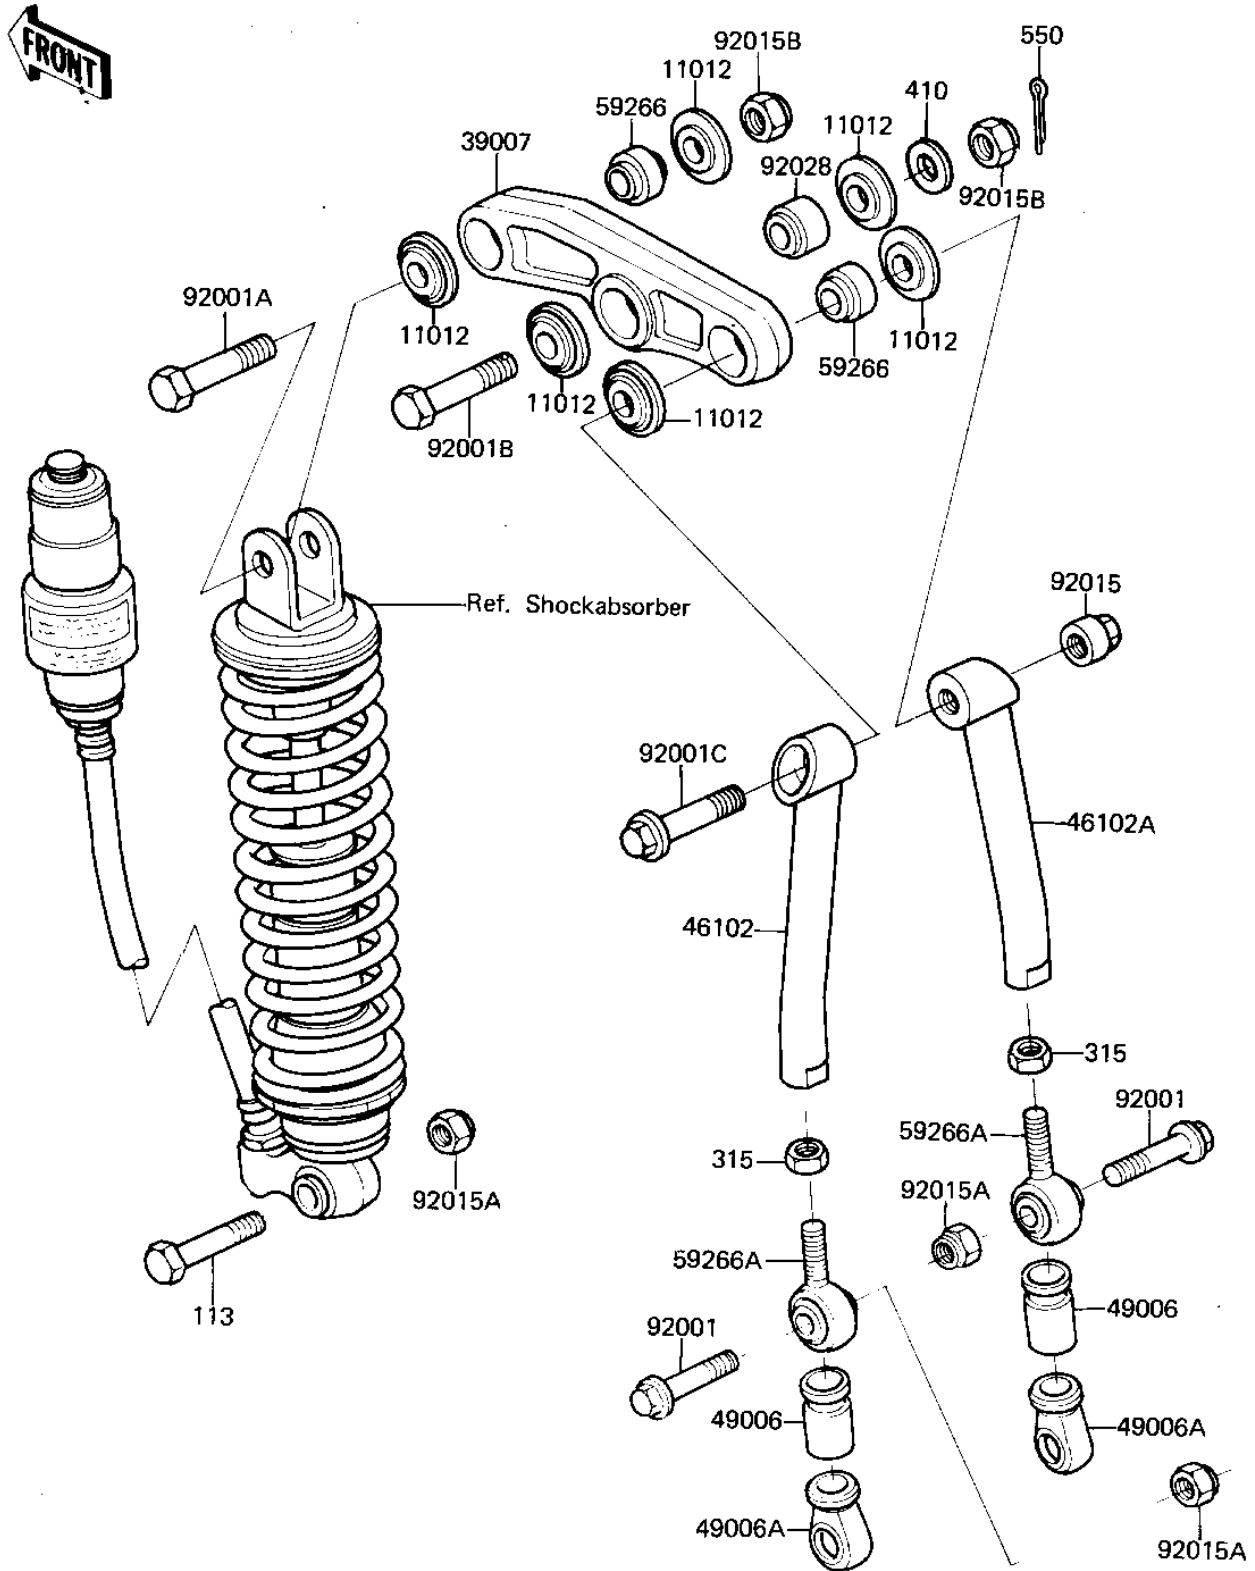

1981 KX125

PARTS DIAGRAM

REAR SUSPENSION ('81 A7)

F2150-0002

1981 KX125

PARTS LIST

REAR SUSPENSION ('81 A7)

ITEM NAME

PART NUMBER

QUANTITY
