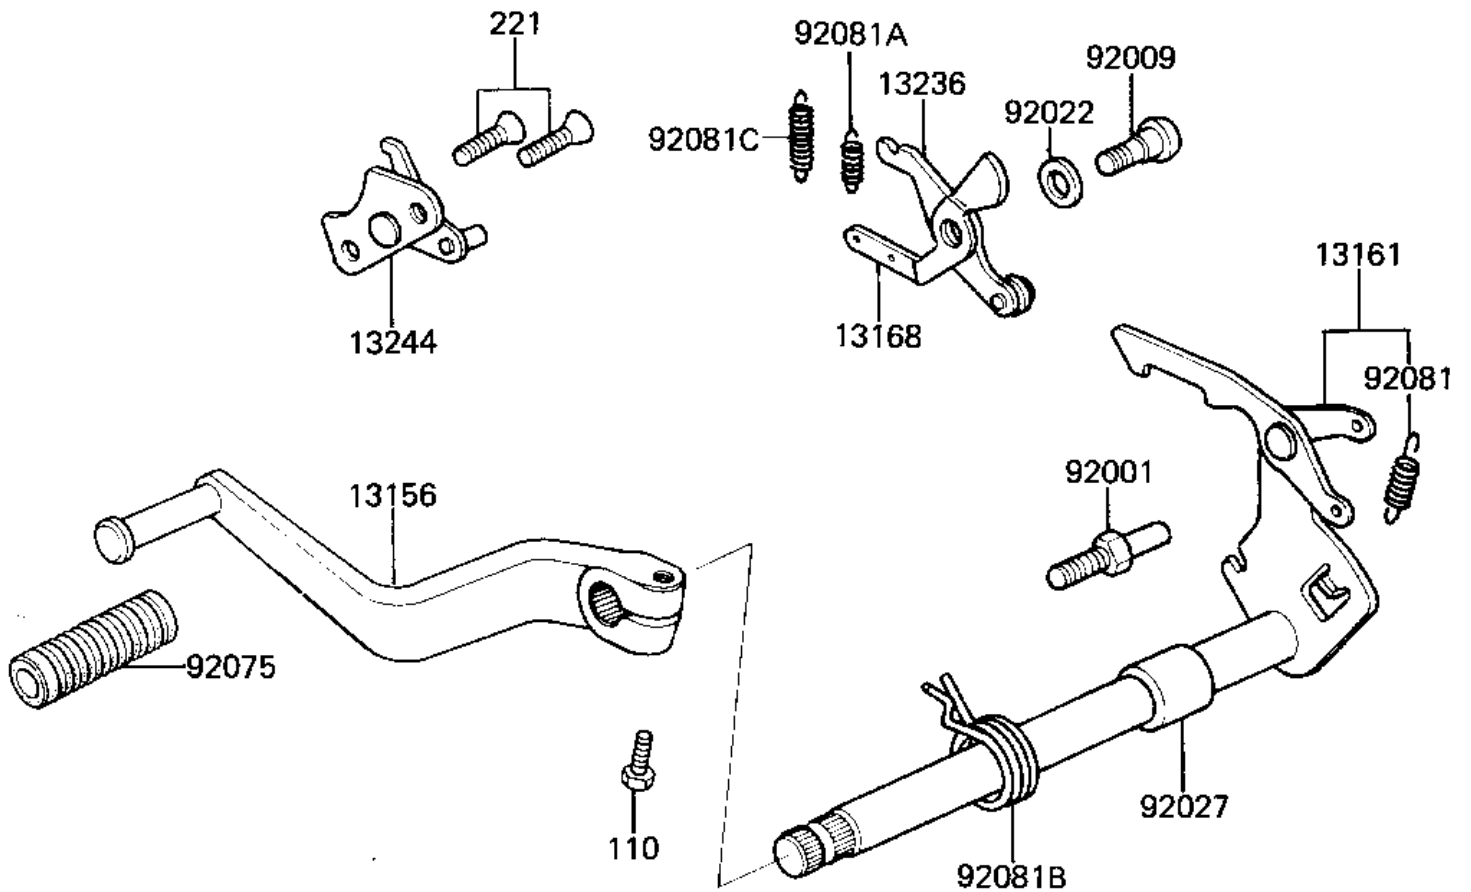

1981 KX125

PARTS DIAGRAM

GEAR CHANGE MECHANISM ('81 A7)

E1370-0006

1981 KX125

PARTS LIST

GEAR CHANGE MECHANISM ('81 A7)

ITEM NAME

PART NUMBER

QUANTITY
