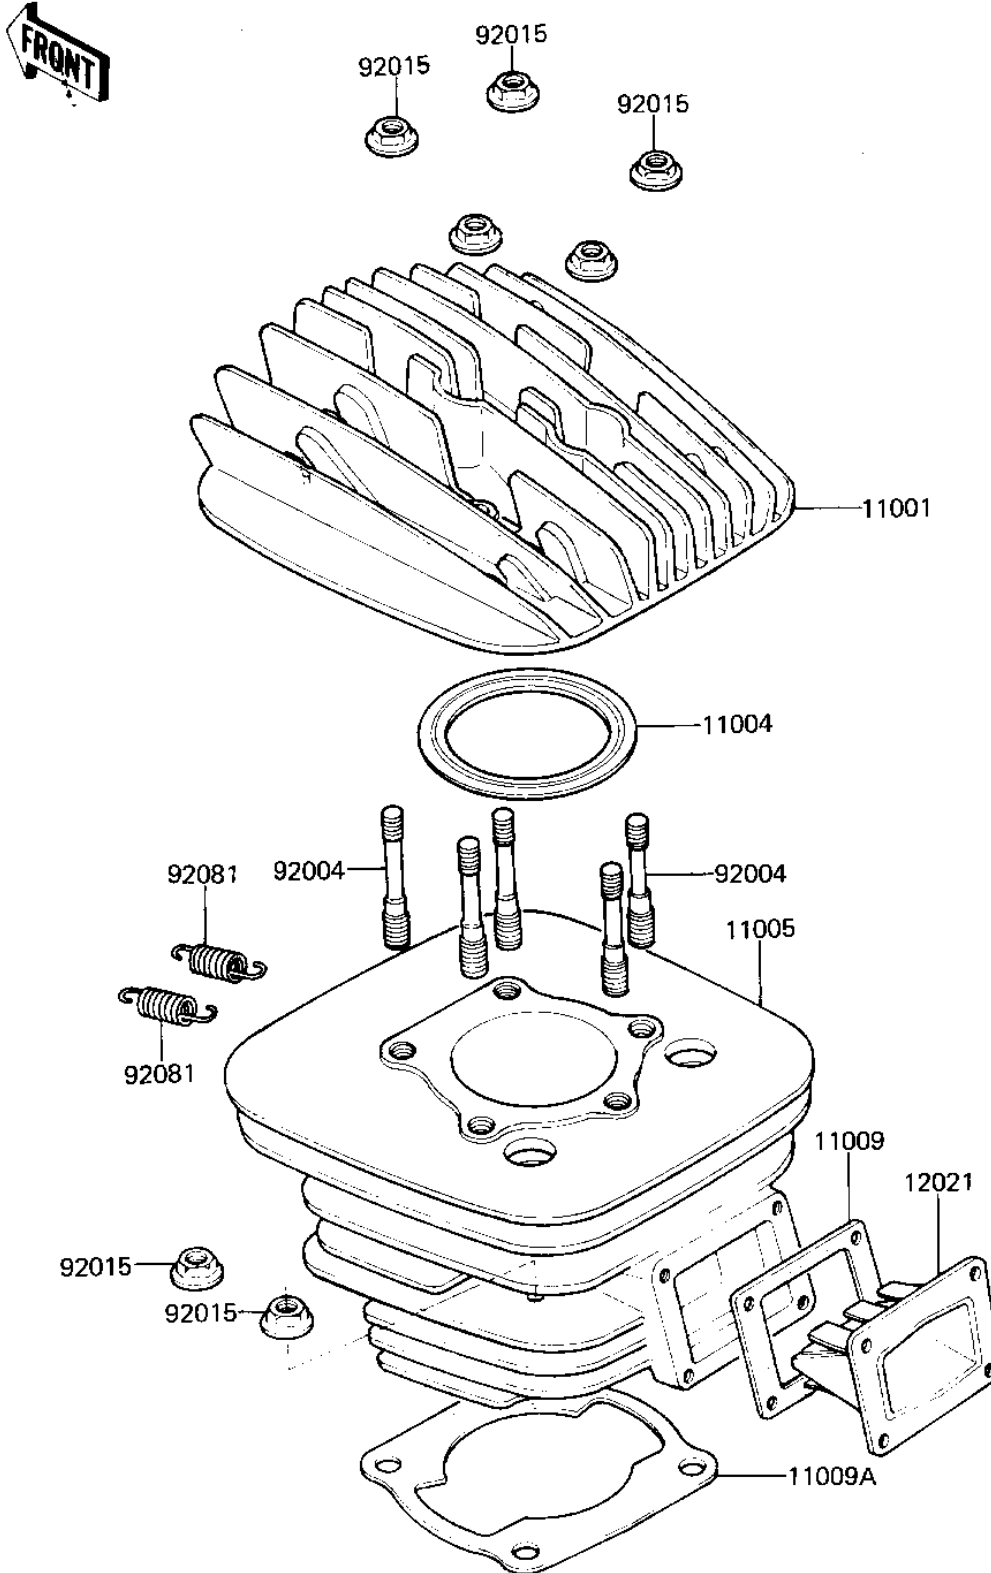

1981 KX125

PARTS DIAGRAM

CYLINDER HEAD/CYLINDER/REED VALVE ('81 A)

E1110-0004

1981 KX125

PARTS LIST

CYLINDER HEAD/CYLINDER/REED VALVE ('81 A

ITEM NAME

PART NUMBER

QUANTITY
