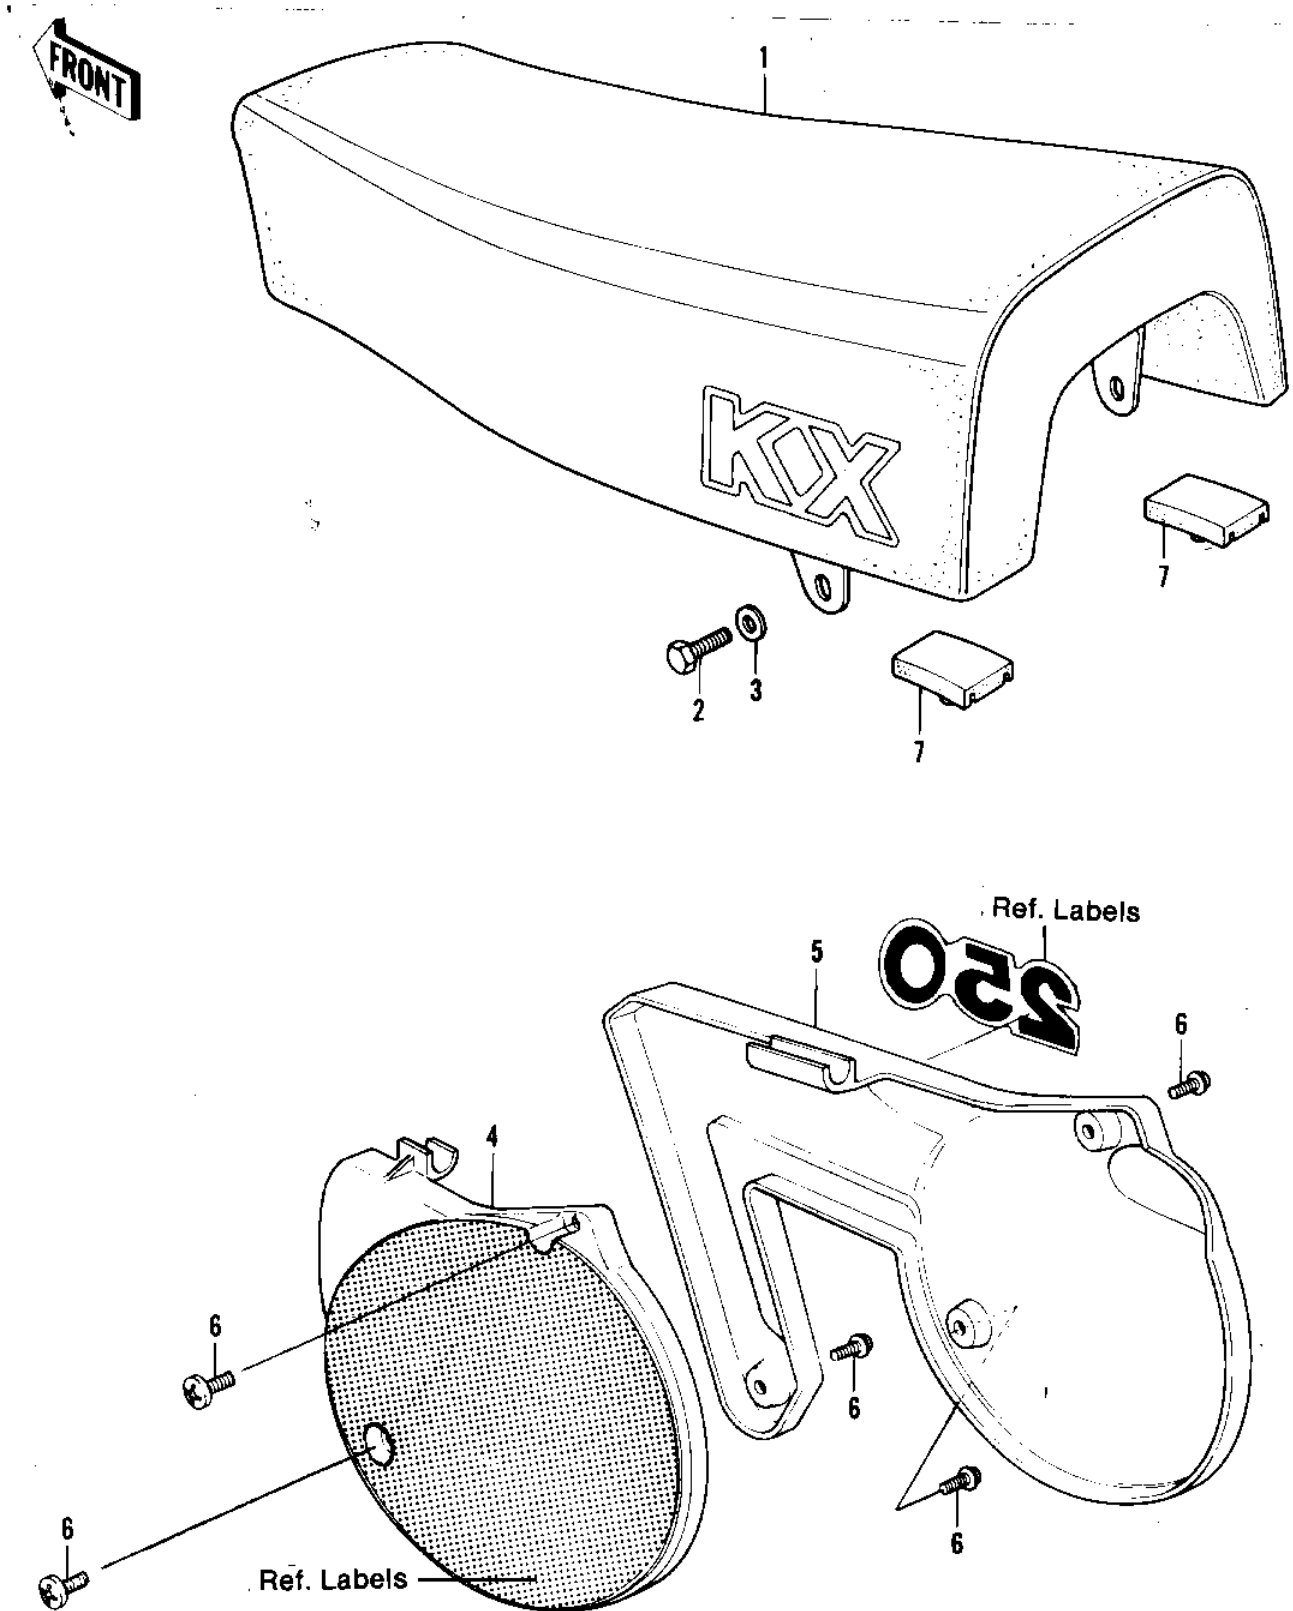

# 1981 KX250

## PARTS DIAGRAM SEAT/SIDE COVERS

## PARTS LIST

### SEAT/SIDE COVERS

ITEM NAME	PART NUMBER	QUANTITY
SEAT-ASSY (Ref # 1)	53001-1106	1
SEAT-ASSY (Ref # 1)	53001-1106	1
BOLT SMALL (Ref # 2)	114G0812	1
BOLT-SMALL-UPSET,8X16 (Ref # 2)	115G0816	1
WASHER PLAIN 8MM (Ref # 3)	411B0800	1
COVER,SIDE,L.H. (Ref # 4)	36001-1081-7F	1
COVER-SIDE,RH,F.BLACK (Ref # 5)	36001-1082-21	1
SCREW,6X14 (Ref # 6)	92009-1287	1
DAMPER,SEAT (Ref # 7)	92075-1226	1