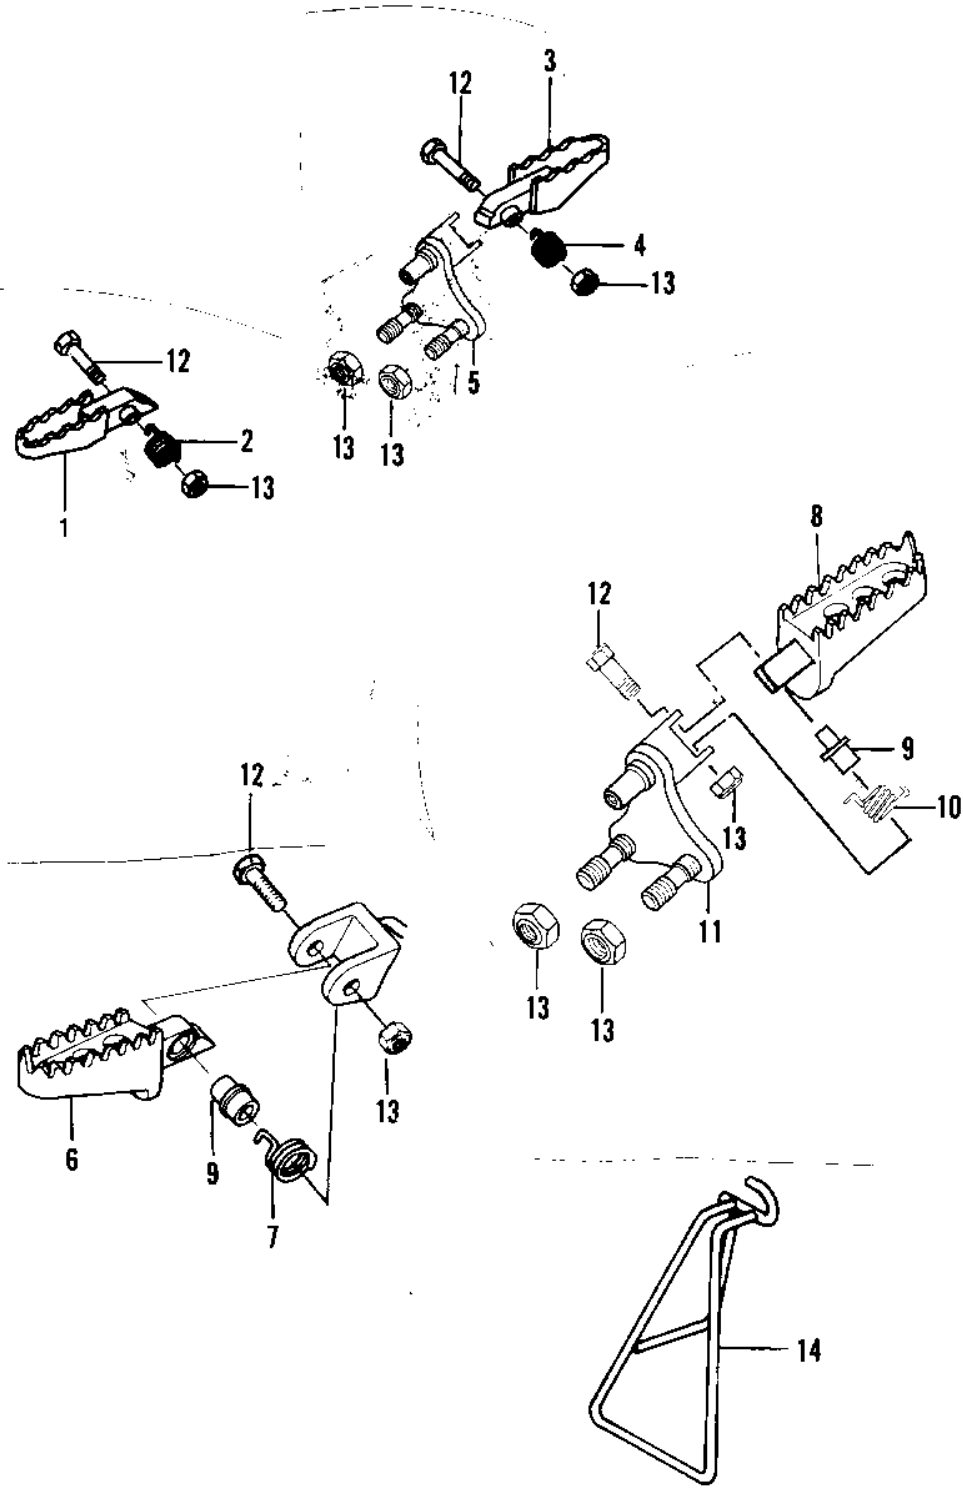

1980 KX250

PARTS DIAGRAM FOOTRESTS/STAND

1980 KX250

PARTS LIST

FOOTRESTS/STAND

Kawasaki

Let the Good Times Roll®

ITEM NAME	PART NUMBER	QUANTITY
STEP (Ref # 1)	34028-1034	1
SPRING,L.H,FOOTREST (Ref # 2)	92081-1254	1
STEP (Ref # 3)	34028-1033	1
SPRING,R.H,FOOTREST (Ref # 4)	92081-1255	1
HOLDER,FOOTREST STEP (Ref # 5)	34003-1049	1
BOLT,HEX HEAD 10X40 (Ref # 12)	92001-1028	2
NUT,LOCK,10MM (Ref # 13)	92019-021	4
STAND-SIDE (Ref # 14)	34024-1037	1