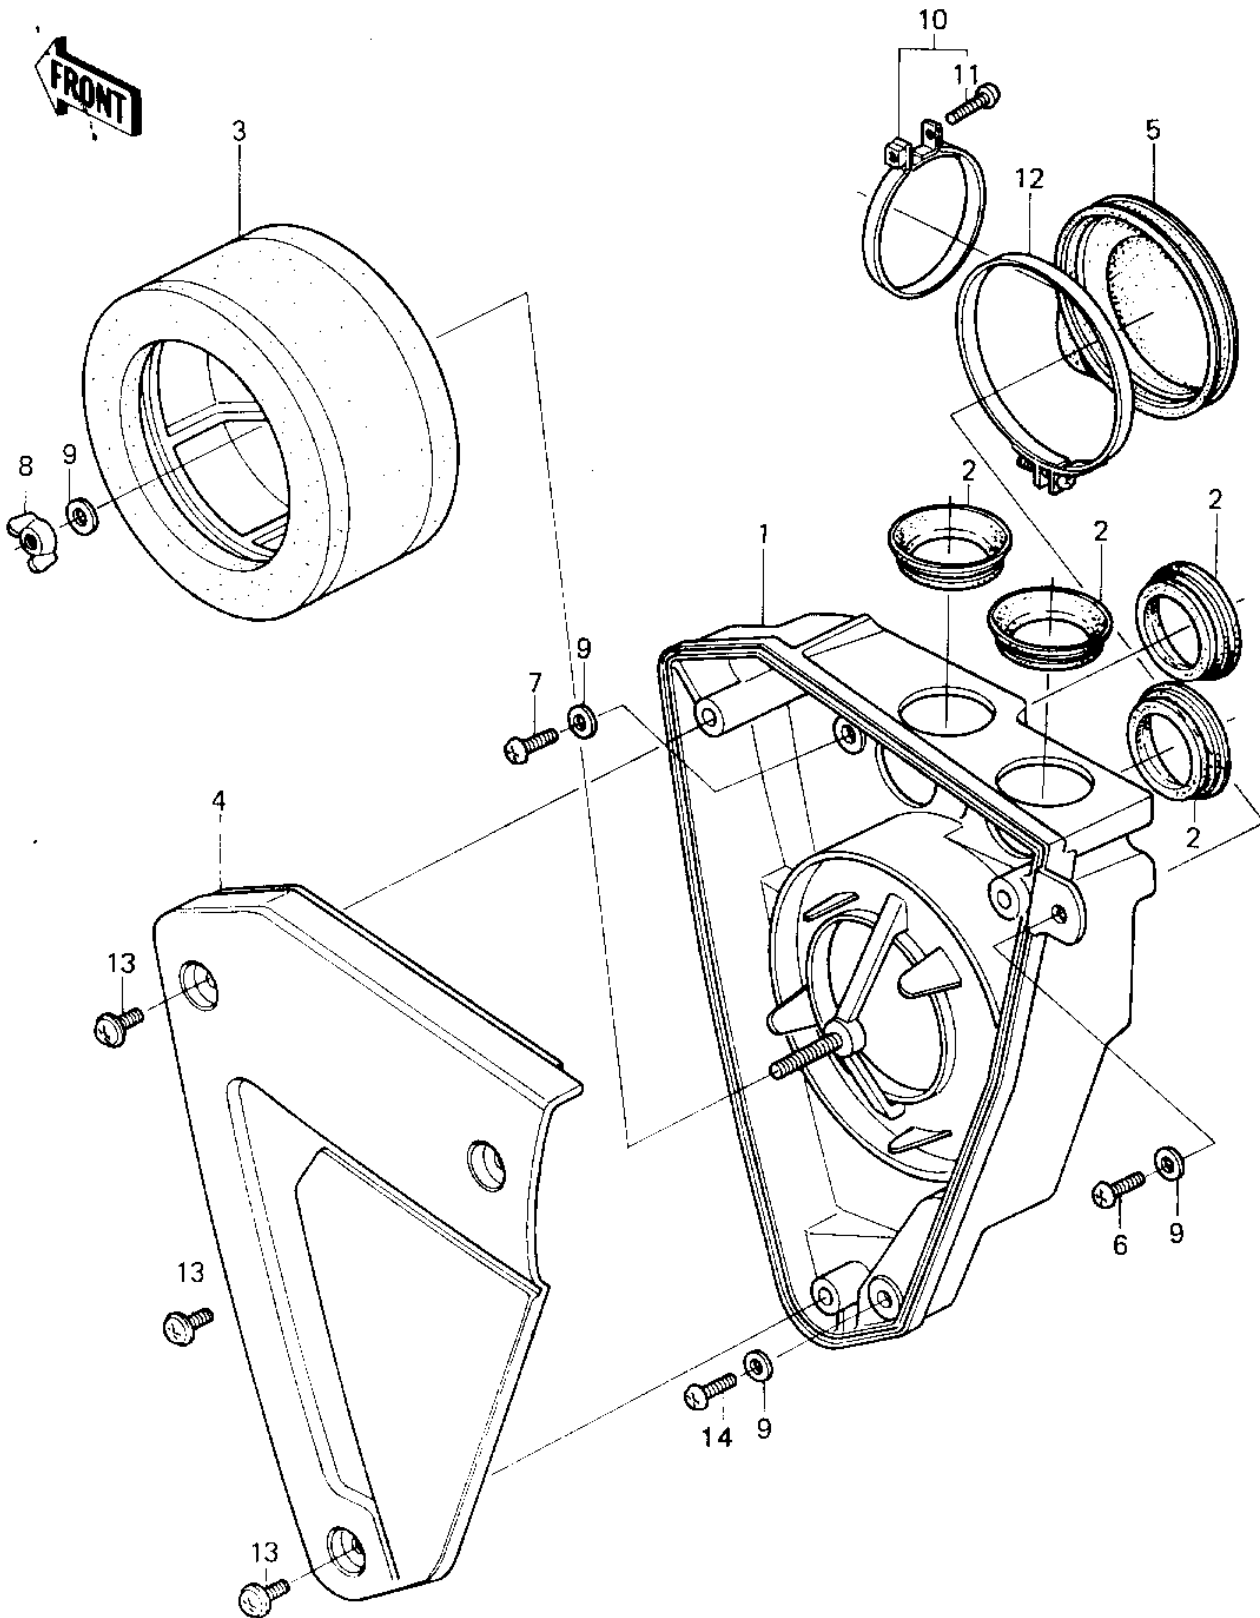

1981 KX250

PARTS DIAGRAM

AIR CLEANER

1981 KX250

PARTS LIST AIR CLEANER

ITEM NAME	PART NUMBER	QUANTITY
BODY,AIR CLEANER (Ref # 1)	11011-1047	1
CASE-AIR FILTER (Ref # 1)	11011-1059	1
CAP,AIR CLEANER CASE (Ref # 2)	11012-1125	1
ELEMENT,AIR CLNR (Ref # 3)	11013-1031	1
ELEMENT,AIR CLNR (Ref # 3)	11013-1036	1
COVER,AIR FILTER,F.BK (Ref # 4)	14025-1192-21	1
DUCT,AIR CLEANER (Ref # 5)	14073-1035	1
SCREW PAN HEAD 6X12 (Ref # 6)	220B0612	1
SCREW PAN HEAD 6X16 (Ref # 7)	220B0616	1
SCREW PAN HEAD 6X18 (Ref # 7)	220B0618	1
NUT,AIR CLEANER CAP (Ref # 8)	92016-062	1
WASHER 6.5X20X1.6T (Ref # 9)	92022-125	1
CLAMP-AIR CLEANER (Ref # 10)	92037-068	1
SCREW PAN HEAD 6X35 (Ref # 11)	220B0635	1
CLAMP,AIR CLANER DUCT (Ref # 12)	92037-1186	1
SCREW,6X14 (Ref # 13)	92009-1287	1
SCREW PAN HEAD 6X16 (Ref # 14)	220B0616	1
SCREW PAN HEAD 6X22 (Ref # 14)	220B0622	1