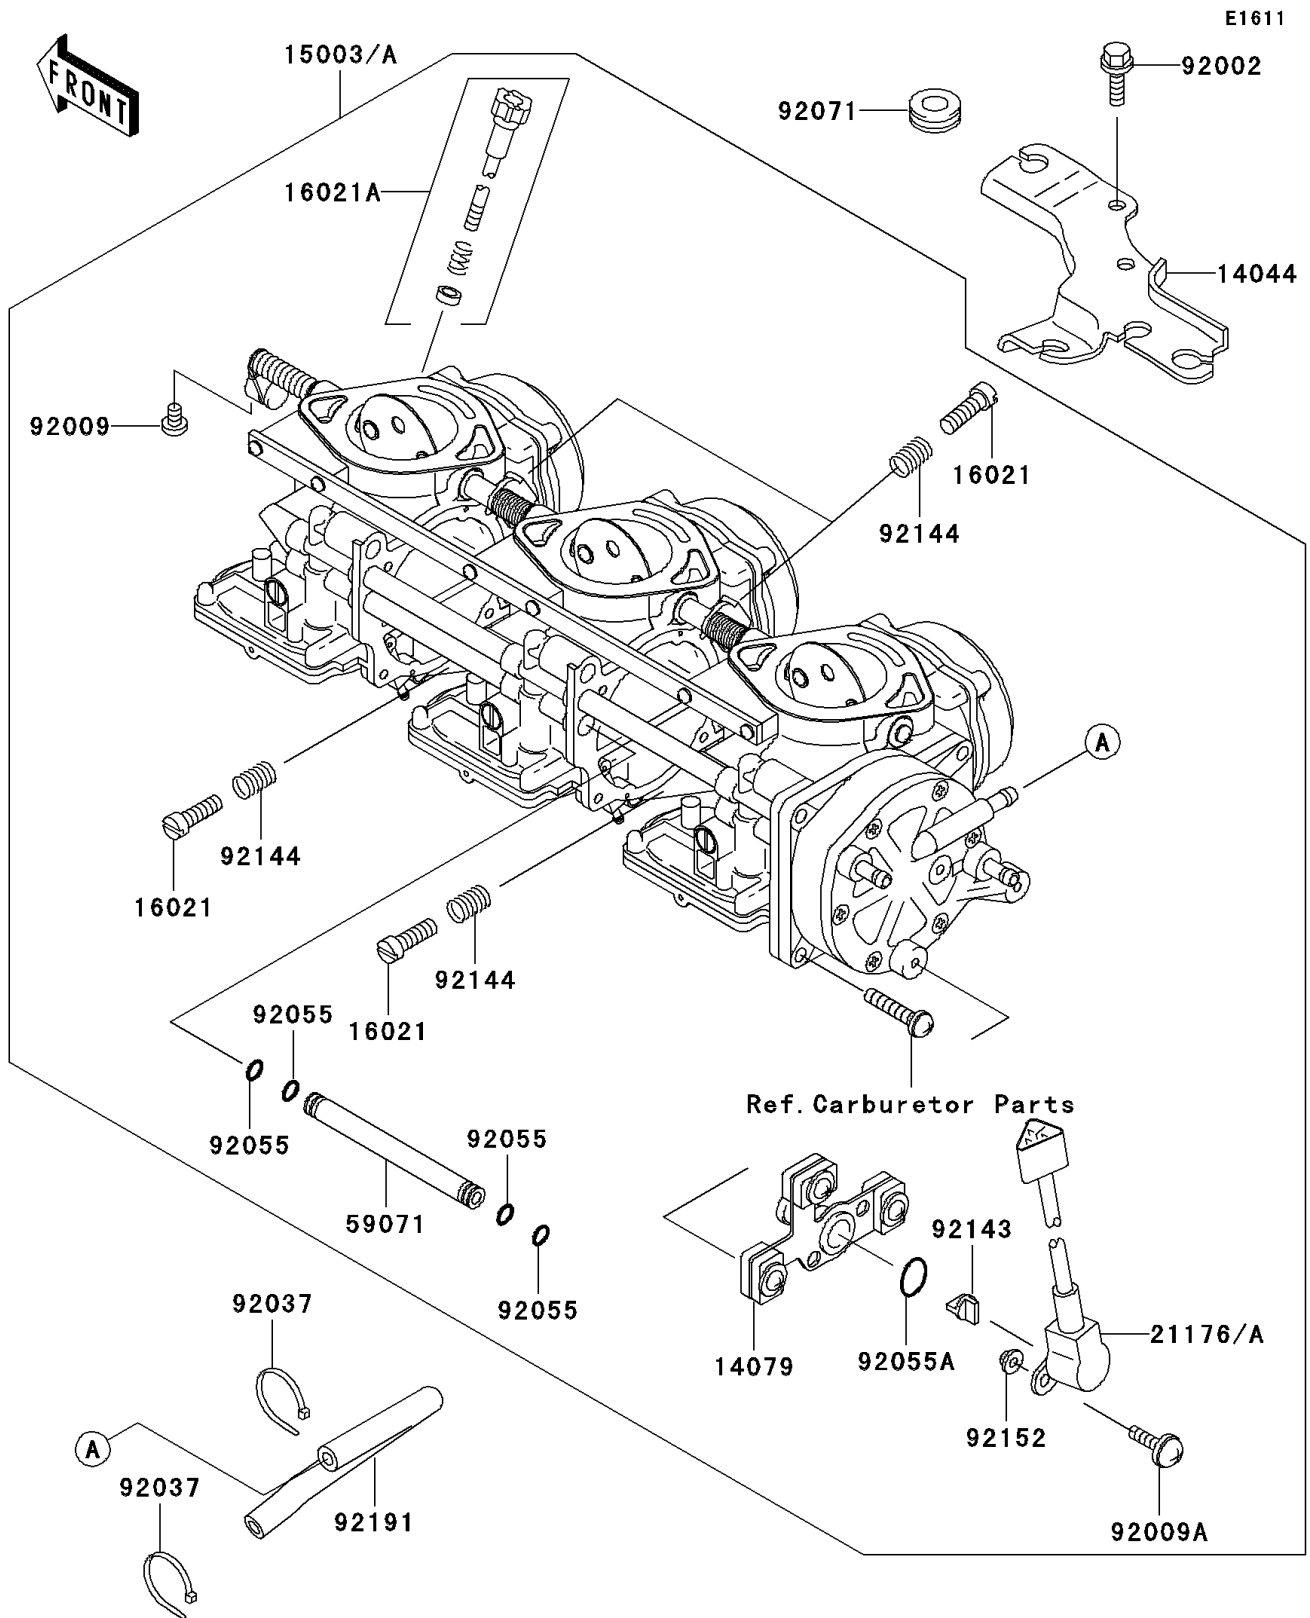

2000 Ultra 150

PARTS DIAGRAM

Carburetor

Kawasaki

Let the Good Times Roll®

2000 Ultra 150

PARTS LIST

Carburetor

ITEM NAME

PART NUMBER

QUANTITY
