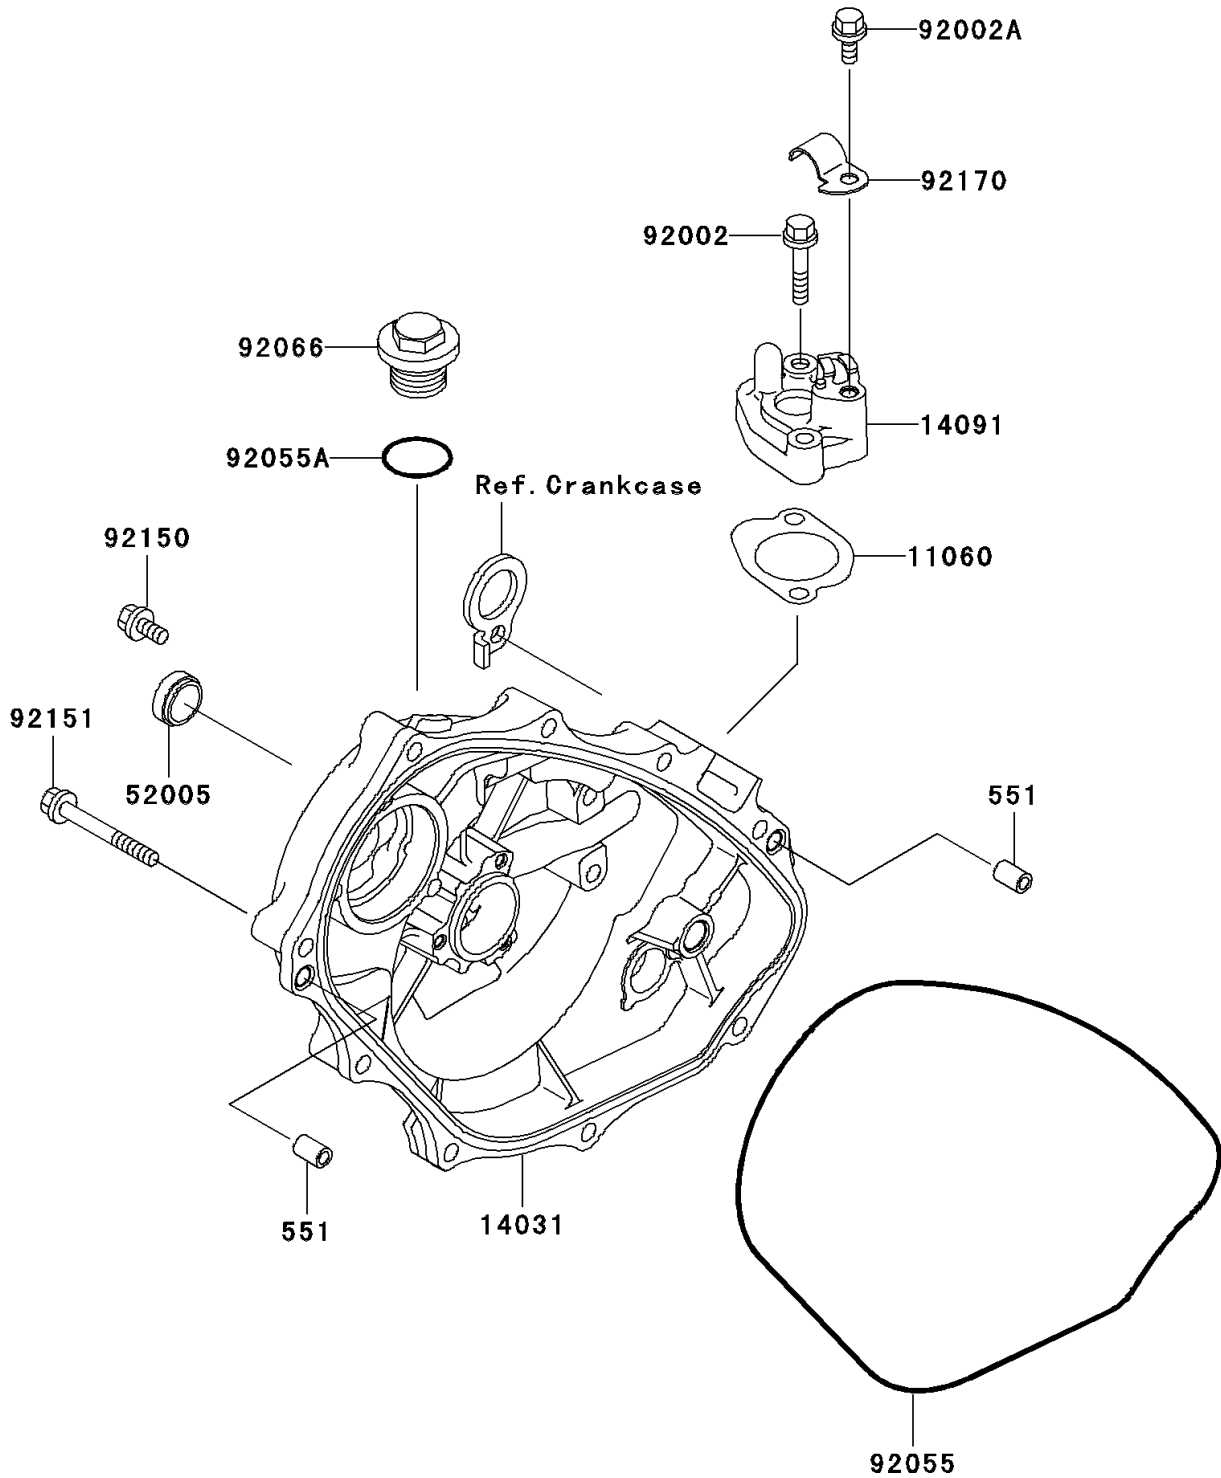

2000 Ultra 150

PARTS DIAGRAM

Engine Cover(s)

E1431

2000 Ultra 150

PARTS LIST

Engine Cover(s)

Kawasaki

Let the Good Times Roll®

ITEM NAME

PART NUMBER

QUANTITY
