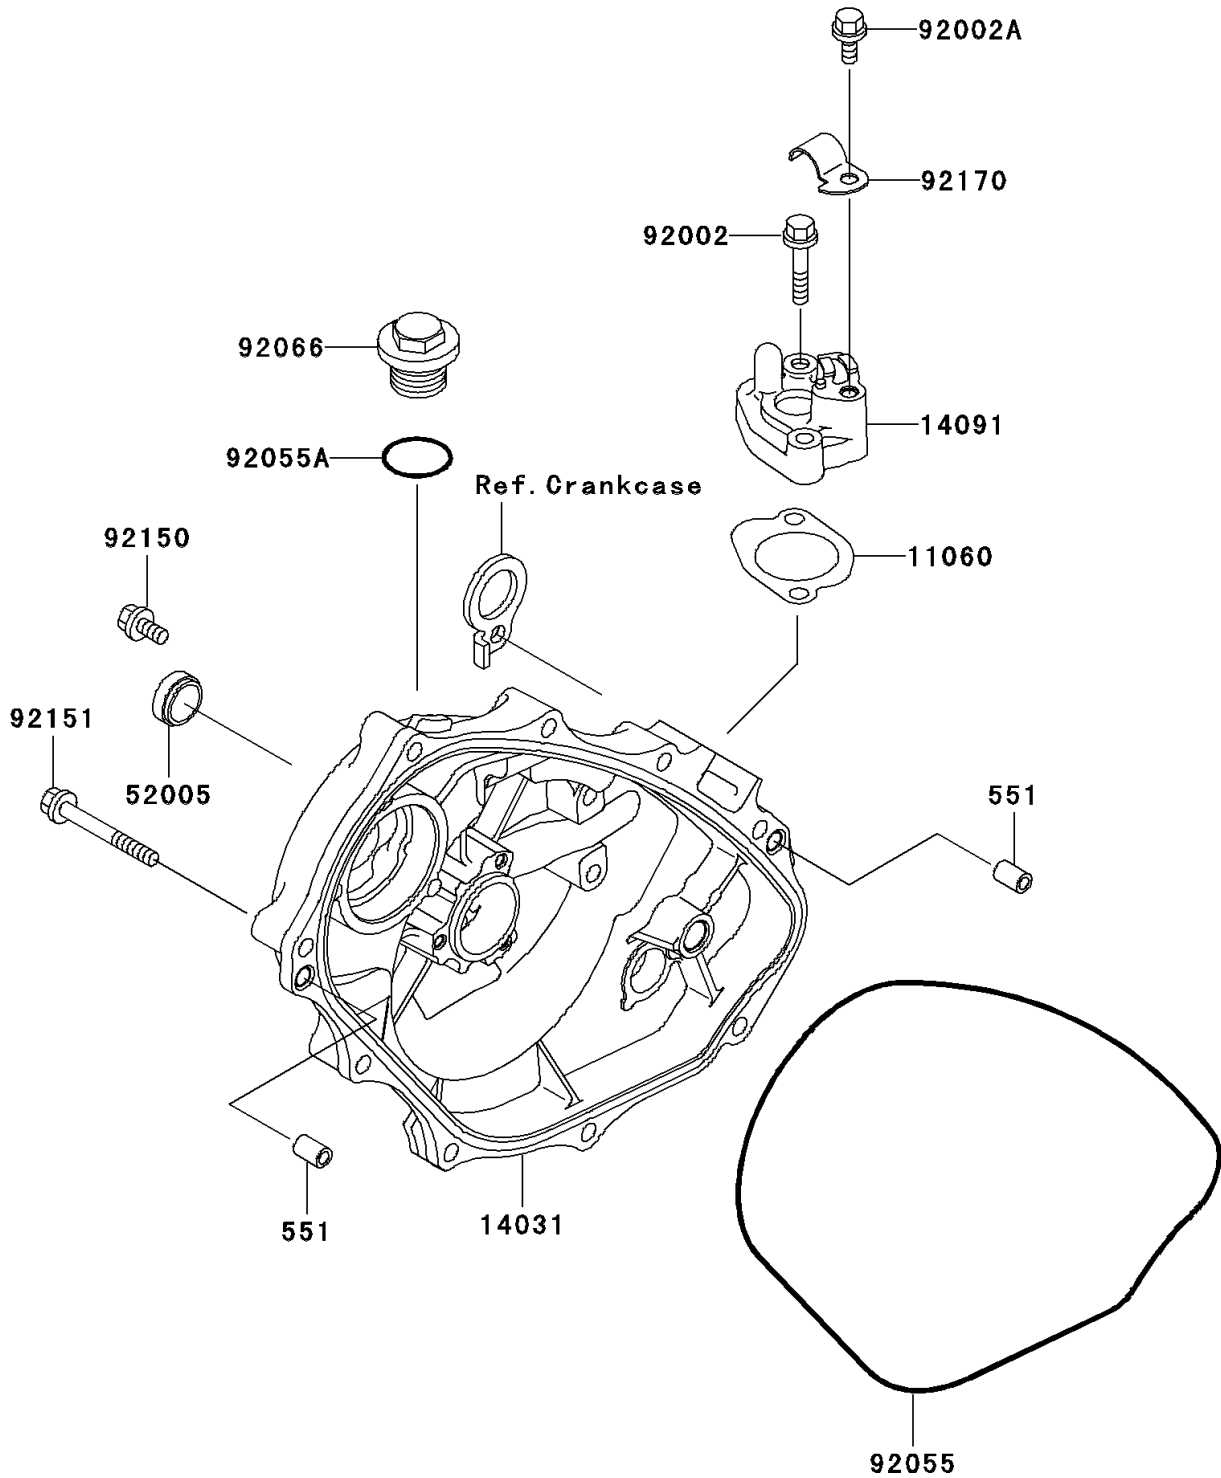

1999 Ultra 150

PARTS DIAGRAM

Engine Cover(s)

E1431

1999 Ultra 150

PARTS LIST

Engine Cover(s)

ITEM NAME

PART NUMBER

QUANTITY
