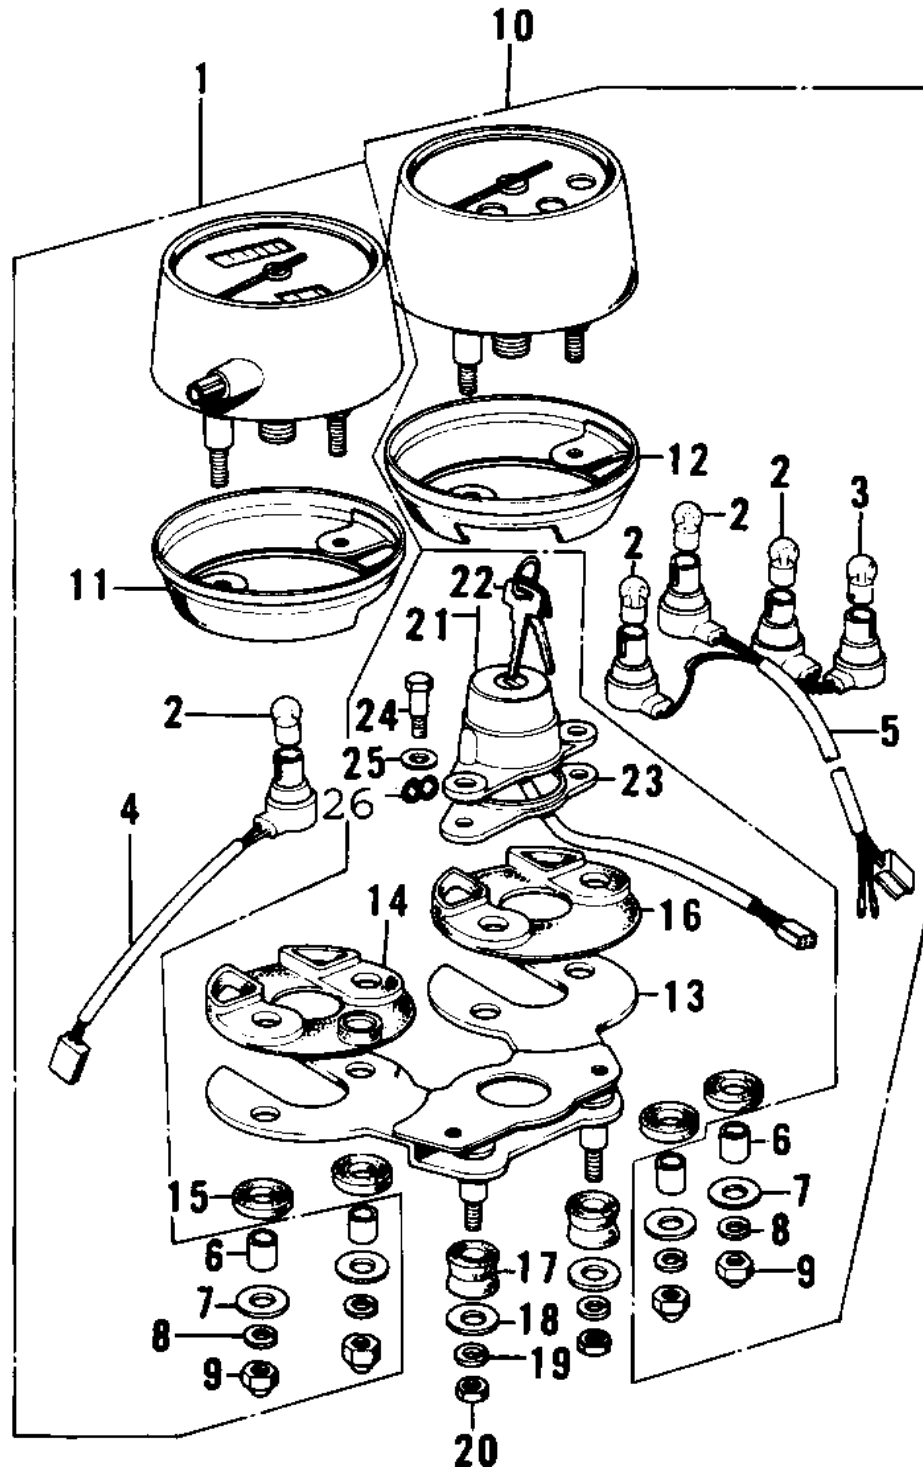

1972 F9

PARTS DIAGRAM

METERS/IGNITION SWITCH

1972 F9

PARTS LIST

METERS/IGNITION SWITCH

ITEM NAME	PART NUMBER	QUANTITY
SPEEDOMETER ASSY,MPH (Ref # 1)	25005-096	1
BULB 6V 1.5W (Ref # 2)	92069-024	4
BULB-6V 3W (Ref # 3)	92069-053	1
SOCKET,SPEEDOMETER (Ref # 4)	25010-015	1
SOCKET,TACHOMETER (Ref # 5)	25011-039	1
COLLAR,METER FITTING (Ref # 6)	25021-004	4
WASHER PL 5.2X18X1.2 (Ref # 7)	92022-285	4
WASHER SPRING 5MM (Ref # 8)	461F0500	4
NUT-CAP,5MM (Ref # 9)	322N0500	4
TACHOMETER ASSY (Ref # 10)	25016-024	1
COVER-SPEEDOMETER (Ref # 11)	25012-017	1
COVER,TACHOMETER (Ref # 12)	25012-018	1
BRACKET,METER (Ref # 13)	25008-032	1
SHOCK DAMPER,METER (Ref # 14)	25019-018	1
DAMPER RUBBER,METER (Ref # 15)	25019-019	4
DAMPER RUBBER,METER (Ref # 16)	25019-020	1
DAMPER RUBB SPEEDMET (Ref # 17)	92075-024	2
WASHER 6.5X20X1.6T (Ref # 18)	92022-125	2
WASHER 6.5X22X1.6T (Ref # 18)	92022-237	2
WASHER SPRING 6MM (Ref # 19)	461F0600	2
NUT 6MM (Ref # 20)	311B0600	2
SWITCH ASSY,IGNITION (Ref # 21)	27005-068	1
KEY SET,#411 (Ref # 22)	27008-063-11	1
KEY SET,#412 (Ref # 22)	27008-063-12	1
KEY SET,#413 (Ref # 22)	27008-063-13	1
KEY SET,#414 (Ref # 22)	27008-063-14	1
KEY SET,#415 (Ref # 22)	27008-063-15	1
KEY SET,#416 (Ref # 22)	27008-063-16	1
KEY SET,#417 (Ref # 22)	27008-063-17	1

1972 F9

PARTS LIST

METERS/IGNITION SWITCH

ITEM NAME	PART NUMBER	QUANTITY
KEY SET,#418 (Ref # 22)	27008-063-18	1
KEY SET,#419 (Ref # 22)	27008-063-19	1
KEY SET,#420 (Ref # 22)	27008-063-20	1
DAMPER RUBBER (Ref # 23)	92075-077	1
BOLT-HEX HEAD,6MM (Ref # 24)	92007-026	2
WASHER PLAIN 8MM (Ref # 25)	410B0800	2
UNAVAILABLE IN PRICE BOOK (Ref # 26)	25002-022	2