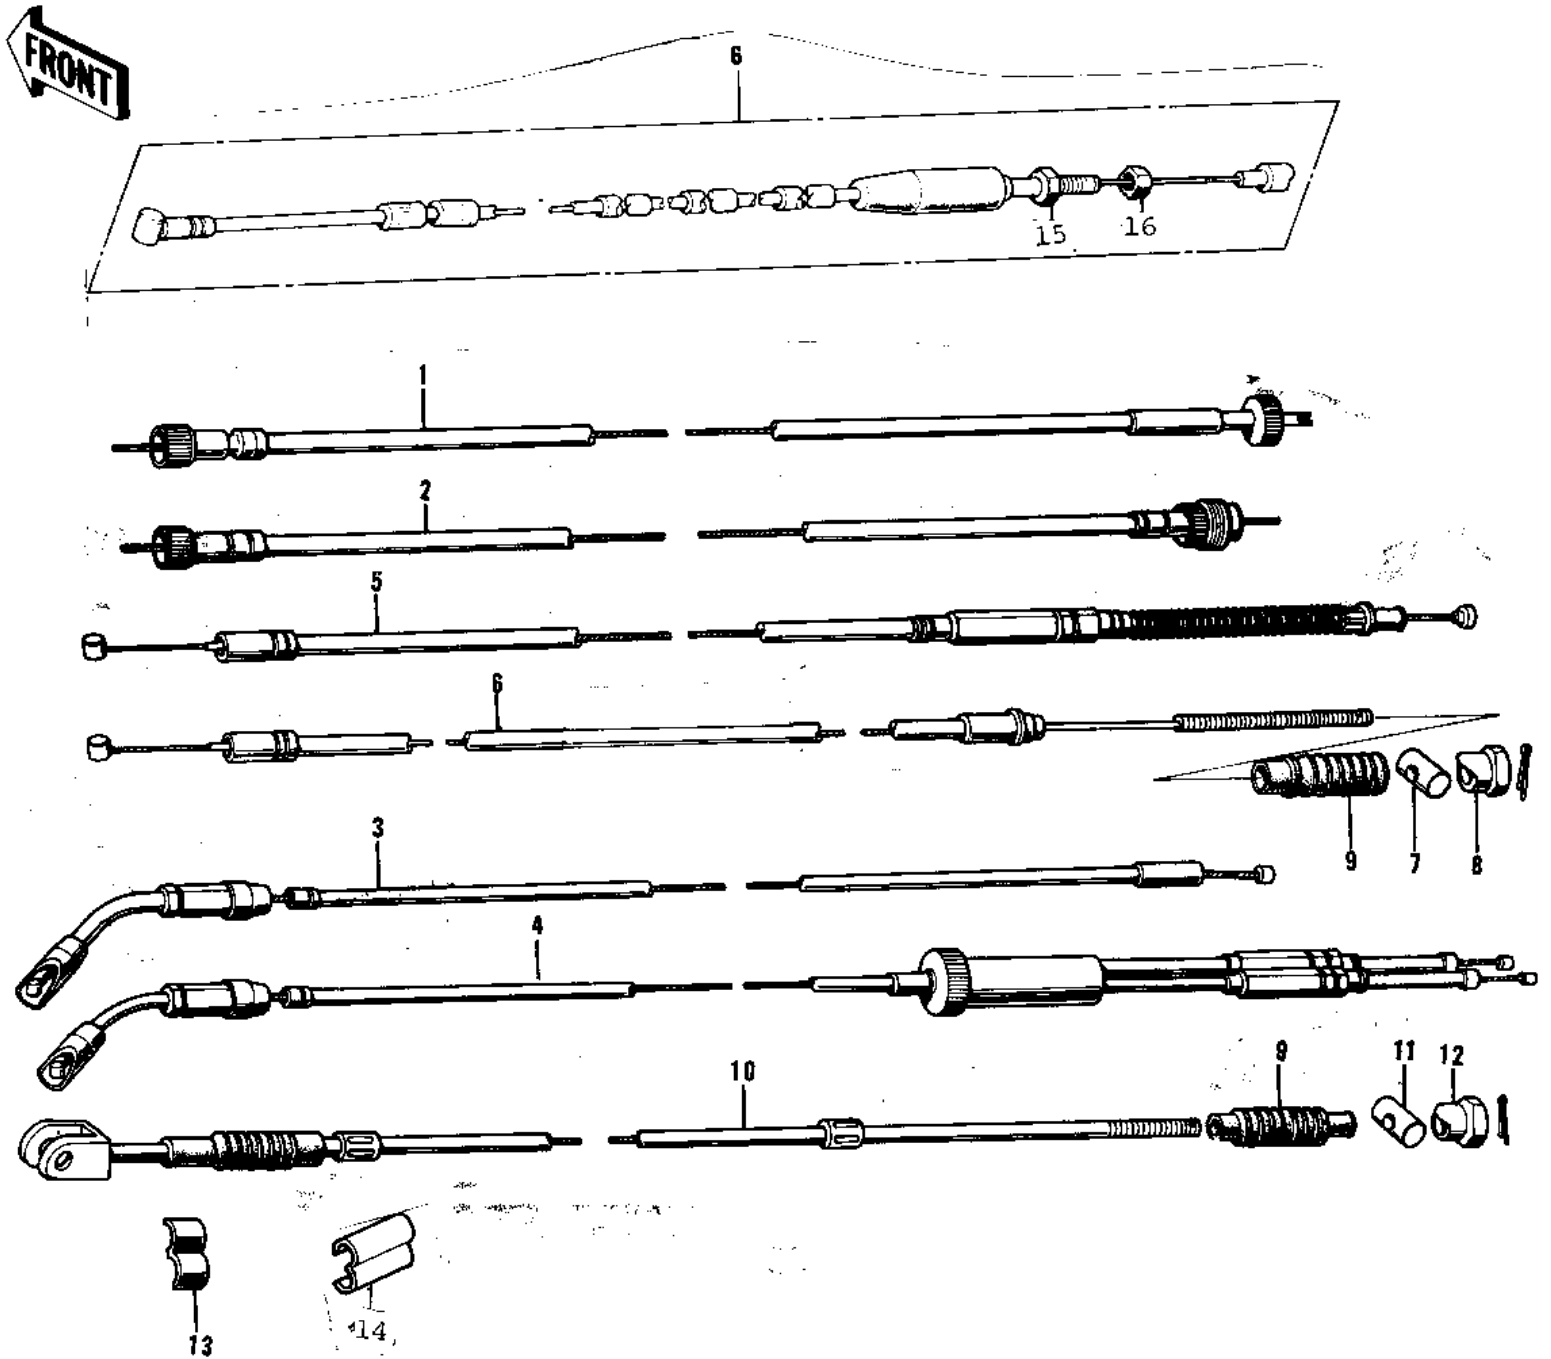

1972 F9

PARTS DIAGRAM

CABLES ('74-'75 F9-B/F9-C 350)

1972 F9

PARTS LIST

CABLES ('74-'75 F9-B/F9-C 350)

ITEM NAME	PART NUMBER	QUANTITY
CABLE,SPEEDOMETER (Ref # 1)	54001-050	1
CABLE-TACHOMETER (Ref # 2)	54018-013	1
CABLE,STARTER (Ref # 3)	54017-061	1
CABLE,COMBINATION (Ref # 4)	54012-098	1
CABLE-CLUTCH (Ref # 5)	54011-045	1
CABLE,FRONT BRAKE (Ref # 6~9)	54005-081	1
JOINT-BRAKE ROD (Ref # 7)	92043-082	1
NUT-BRAKE ROD ADJUST (Ref # 8)	92015-052	1
DUST COVER-BRKE CABL (Ref # 9)	54009-008	2
CABLE-REAR BRAKE (Ref # 9~12)	54022-016	1
PIN BRAKE ROD (Ref # 11)	92043-053	1
NUT-BRAKE CABLE ADJS (Ref # 12)	92015-041	1
CLAMP-CABLE (Ref # 13)	92037-069	1
CLAMP-CABLE (Ref # 14)	92037-069	1
ADJUSTER,BRAKE CABLE (Ref # 15)	54016-002	1
NUT,BRAKE CABLE LOCK (Ref # 16)	54015-002	1