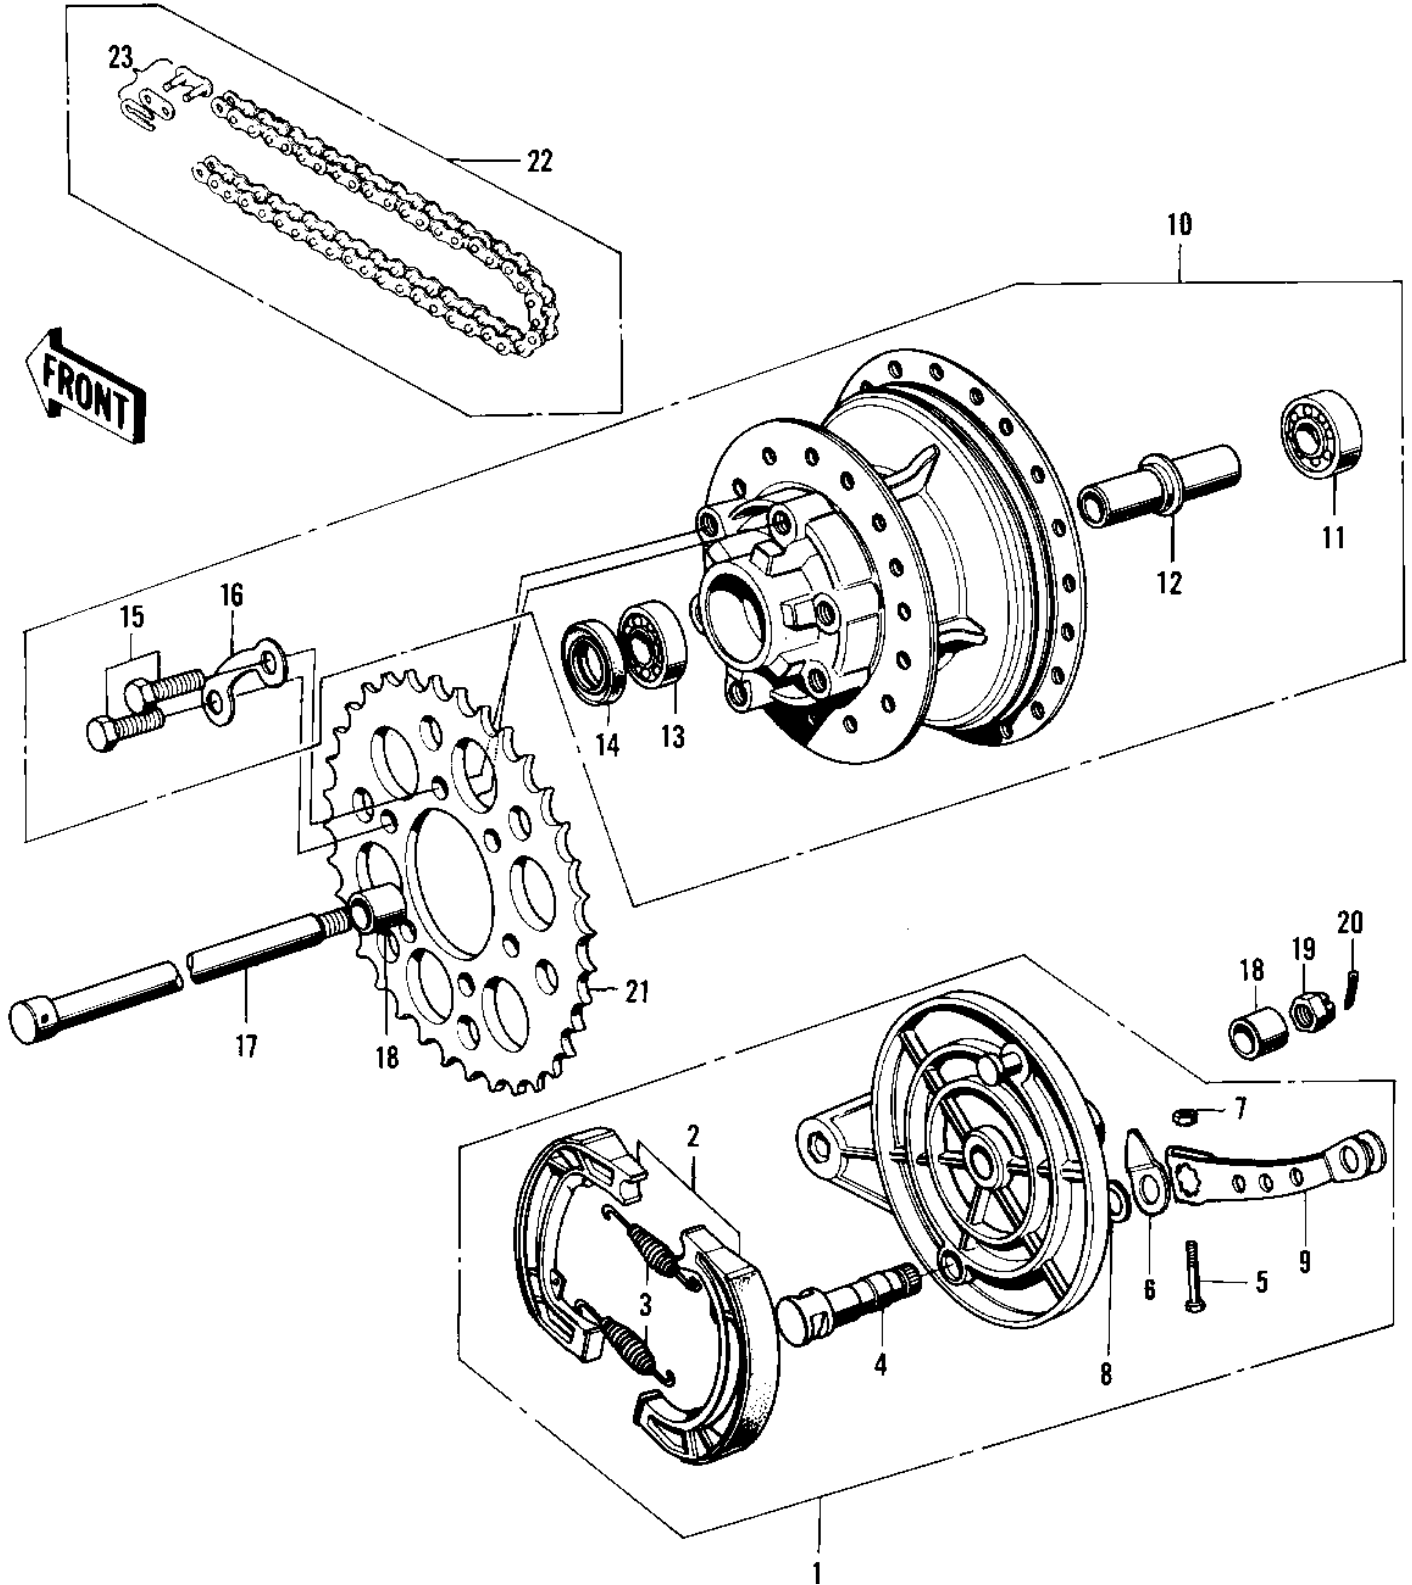

1972 F9

PARTS DIAGRAM

REAR HUB/BRAKE/CHAIN ('74-'75 F9-B/F9-C)

Re

1972 F9

PARTS LIST

REAR HUB/BRAKE/CHAIN ('74-'75 F9-B/F9-C)

ITEM NAME

PART NUMBER

QUANTITY
