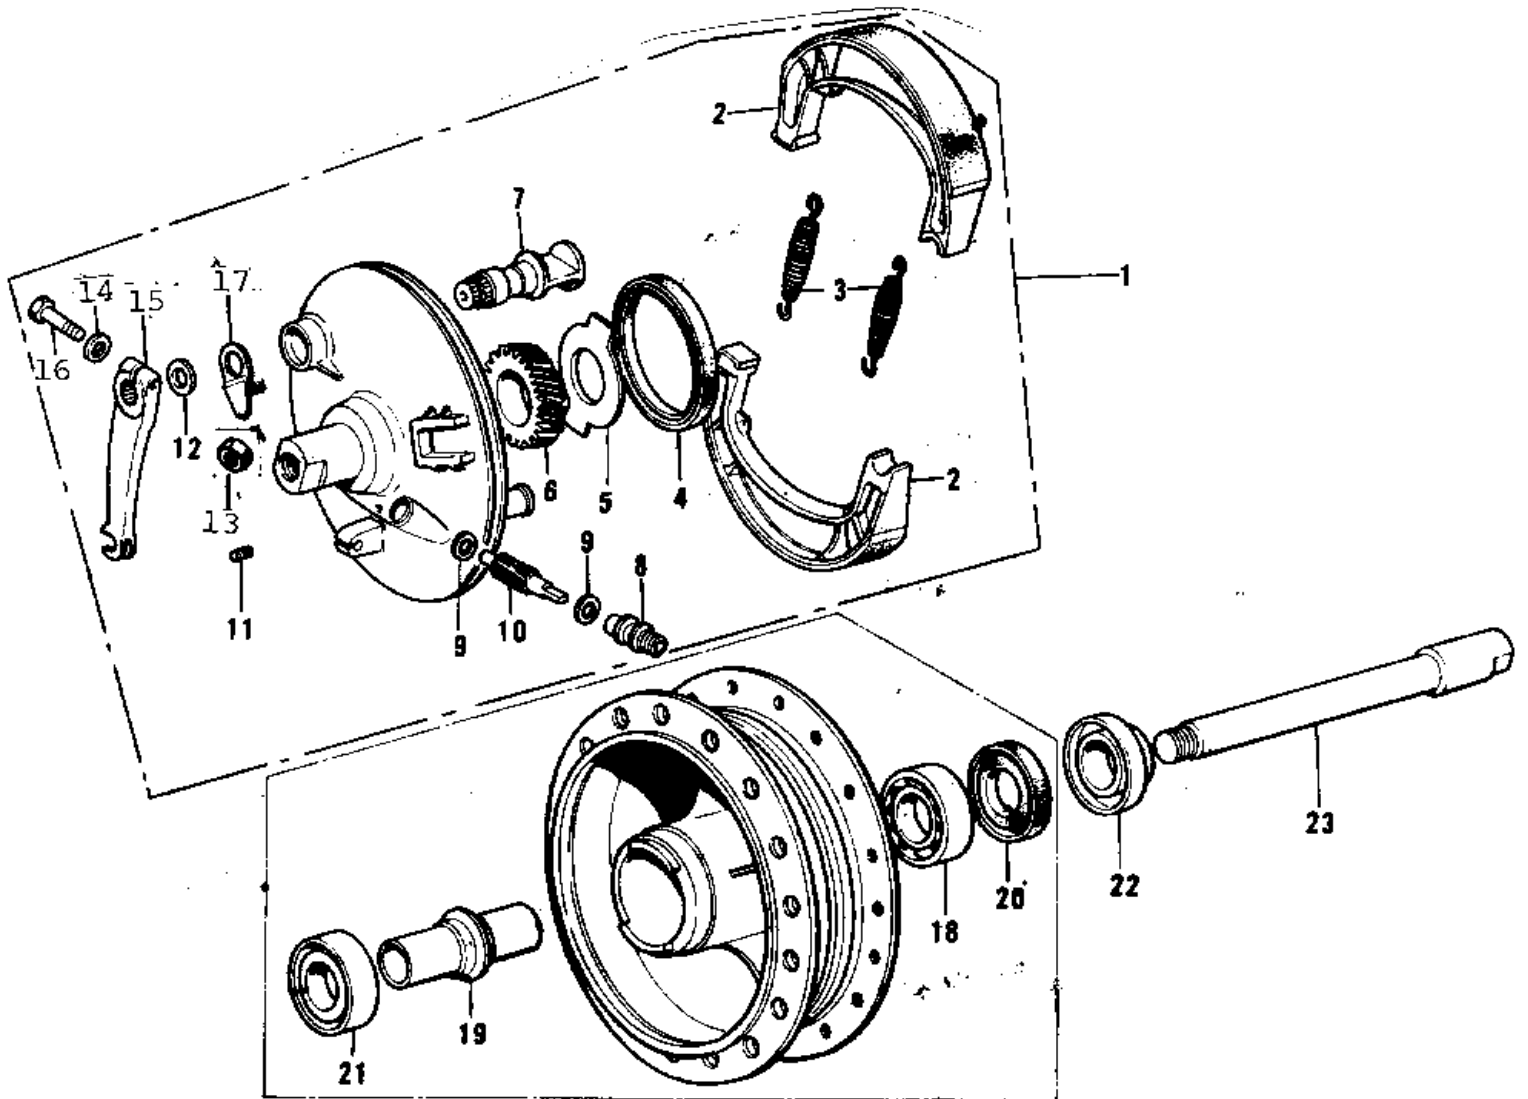

1972 F9

PARTS DIAGRAM

FRONT HUB/BRAKE ('74-'75 F9-B/F9-C 350)

1972 F9

PARTS LIST

FRONT HUB/BRAKE ('74-'75 F9-B/F9-C 350)

ITEM NAME	PART NUMBER	QUANTITY
PANEL-ASY,FR BRK BUF (Ref # 1~16)	41035-045-80	1
SHOE,BRAKE (Ref # 2)	42019-011	2
SHOE,BRAKE (Ref # 2)	42019-011	2
SPRING-BRAKE SHOE (Ref # 3)	42020-004	2
OIL SEAL F BRK PANEL (Ref # 4)	92050-010	1
RECIEVER GEAR (Ref # 5)	41064-003	1
GEAR-SPEEDOMETER (Ref # 6)	41059-011	1
CAM SHAFT,REAR BRAKE (Ref # 7)	42026-021	1
CAM SHAFT,FRONT BRAK (Ref # 7)	41050-015	1
BUSH SPEEDMETER CABL (Ref # 8)	41062-001	1
BUSH,SPEEDMETER CABL (Ref # 8)	41062-005	1
WASHER THRST SPD PIN (Ref # 9)	41063-001	2
PINION-SPEEDOMETER (Ref # 10)	41060-010	1
SCREW-BUSHING NET (Ref # 11)	41070-004	1
PIN,SPRING (Ref # 11)	41082-001	1
DUST SHIELD BRAKE CA (Ref # 12)	41051-001	1
NUT 6MM (Ref # 13)	311B0600	1
WASHER PLAIN 6MM (Ref # 14)	410B0600	1
LEVER,REAR BRAKE CAM (Ref # 15)	42029-037	1
LEVER-BRAKE CAM (Ref # 15)	41053-017	1
BOLT 6X35 (Ref # 16)	110R0635	1
BOLT-UPSET,6X35 (Ref # 16)	112G0635	AL
BOLT-UPSET (Ref # 16)	112G0625	1
INDICATOR,FR BRK PNL (Ref # 17)	41085-005	1
DRUM-ASSY,FR BRK (Ref # 18~21)	41034-022	1
DRUM-ASSY,FR BRK,BUF (Ref # 18~21)	41034-023-80	1
BEARING BALL #6202Z (Ref # 18)	601B6202Z	1
SPACER FR HUB BEARIN (Ref # 19)	41039-004	1
SPACER-FRONT HUB BER (Ref # 19)	41039-020	1

1972 F9

PARTS LIST

FRONT HUB/BRAKE ('74-'75 F9-B/F9-C 350)

ITEM NAME	PART NUMBER	QUANTITY
BEARING BALL #6202 (Ref # 20)	601B6202	1
OIL SEAL RR BRK DRUM (Ref # 21)	92050-008	1
COLLAR FRONT HUB R.H (Ref # 22)	41069-004	1
COLLAR-FRONT AXLE (Ref # 22)	41069-019	1
AXLE-FRONT (Ref # 23)	41068-029	1
AXLE-FRONT (Ref # 23)	41068-037	1
TORQUE LINK-FRNT BRK (Ref # 24)	43007-022	1
WASHER-LOCK (Ref # 25)	92088-012	2
BOLT-HEA HEAD,8X20 (Ref # 26)	92001-086	2