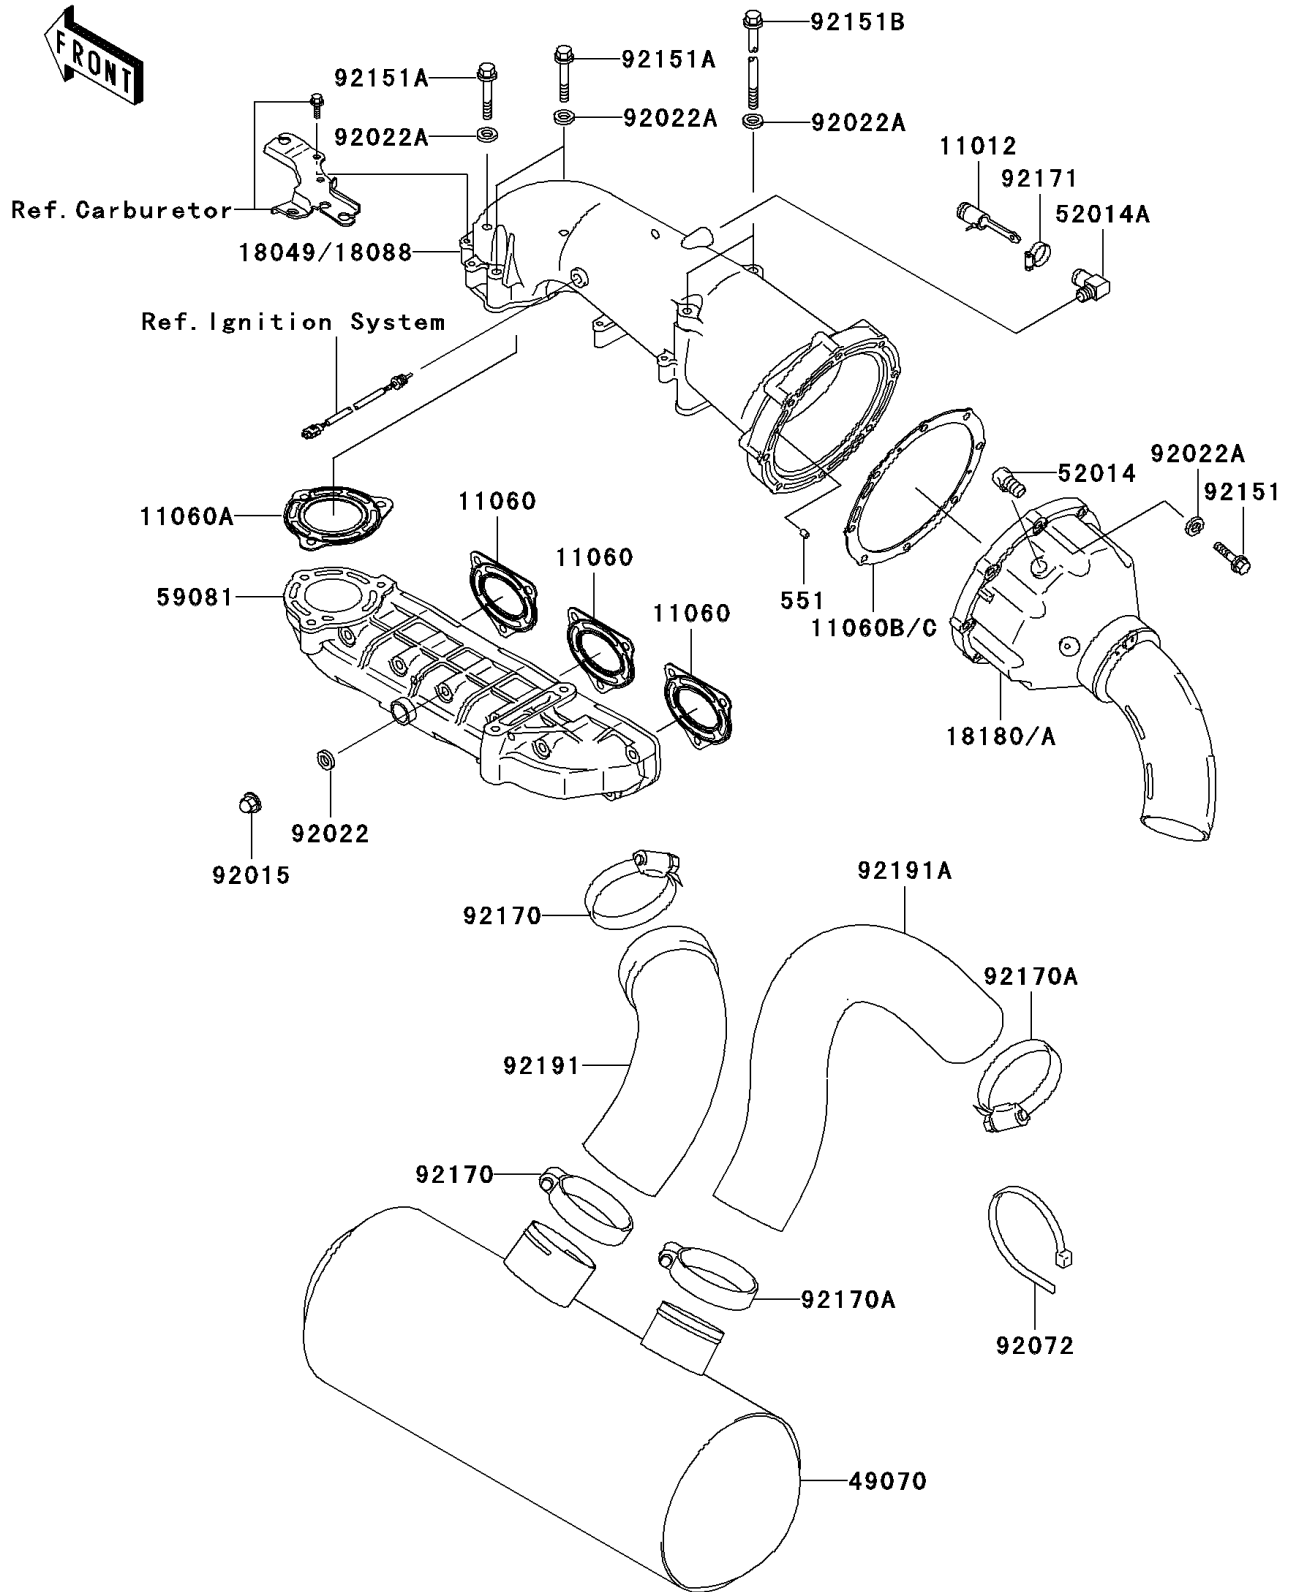

2002 Ultra 150

PARTS DIAGRAM

Muffler(s)

E1140

2002 Ultra 150

PARTS LIST

Muffler(s)

Kawasaki

Let the Good Times Roll®

ITEM NAME

PART NUMBER

QUANTITY
