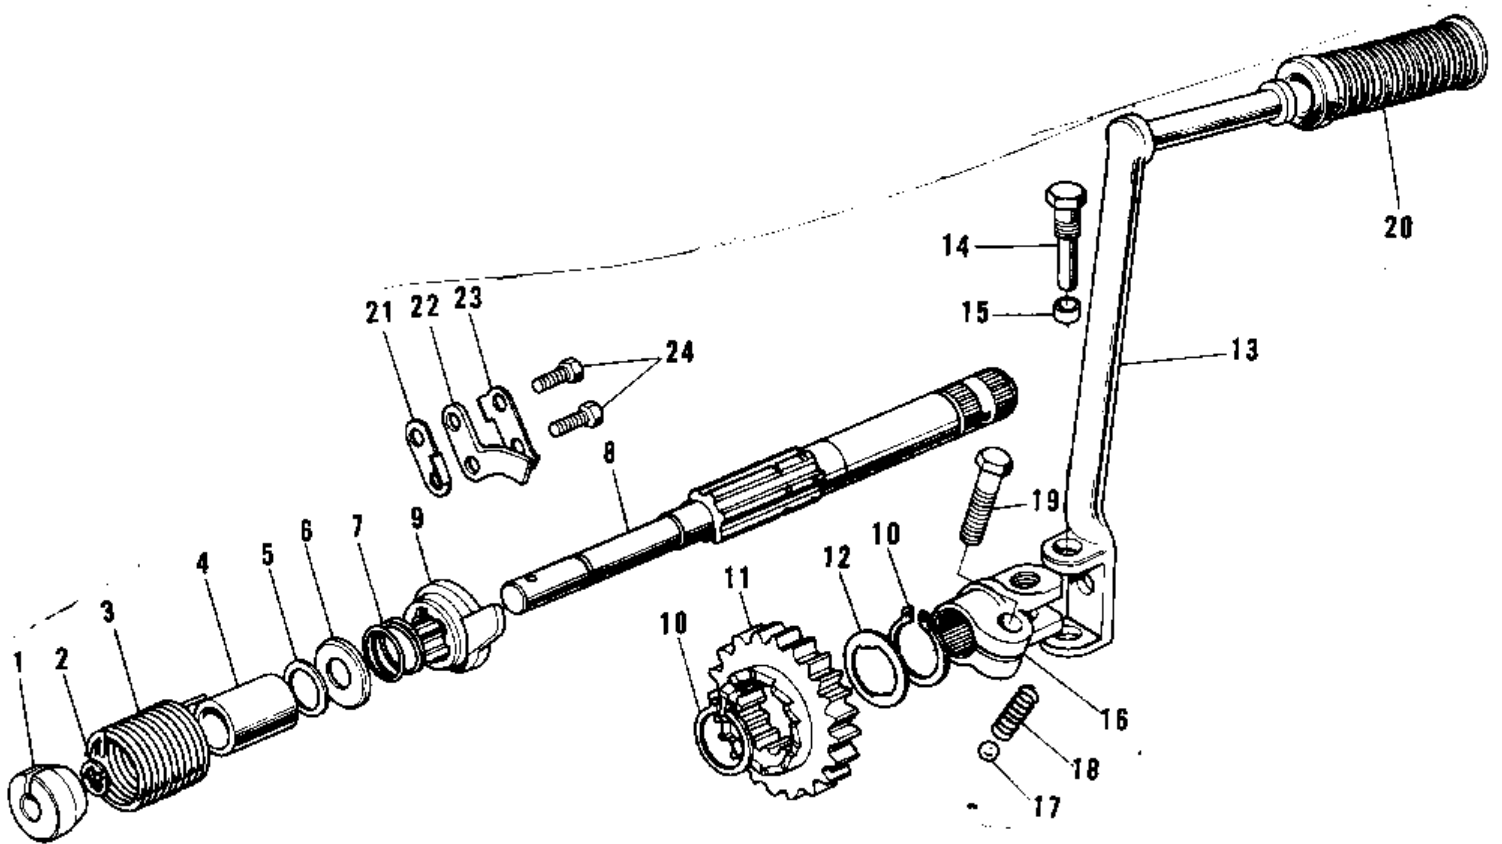

1972 F9

PARTS DIAGRAM

KICKSTARTER MECHANISM ('72-'73 F9/F9-A 3