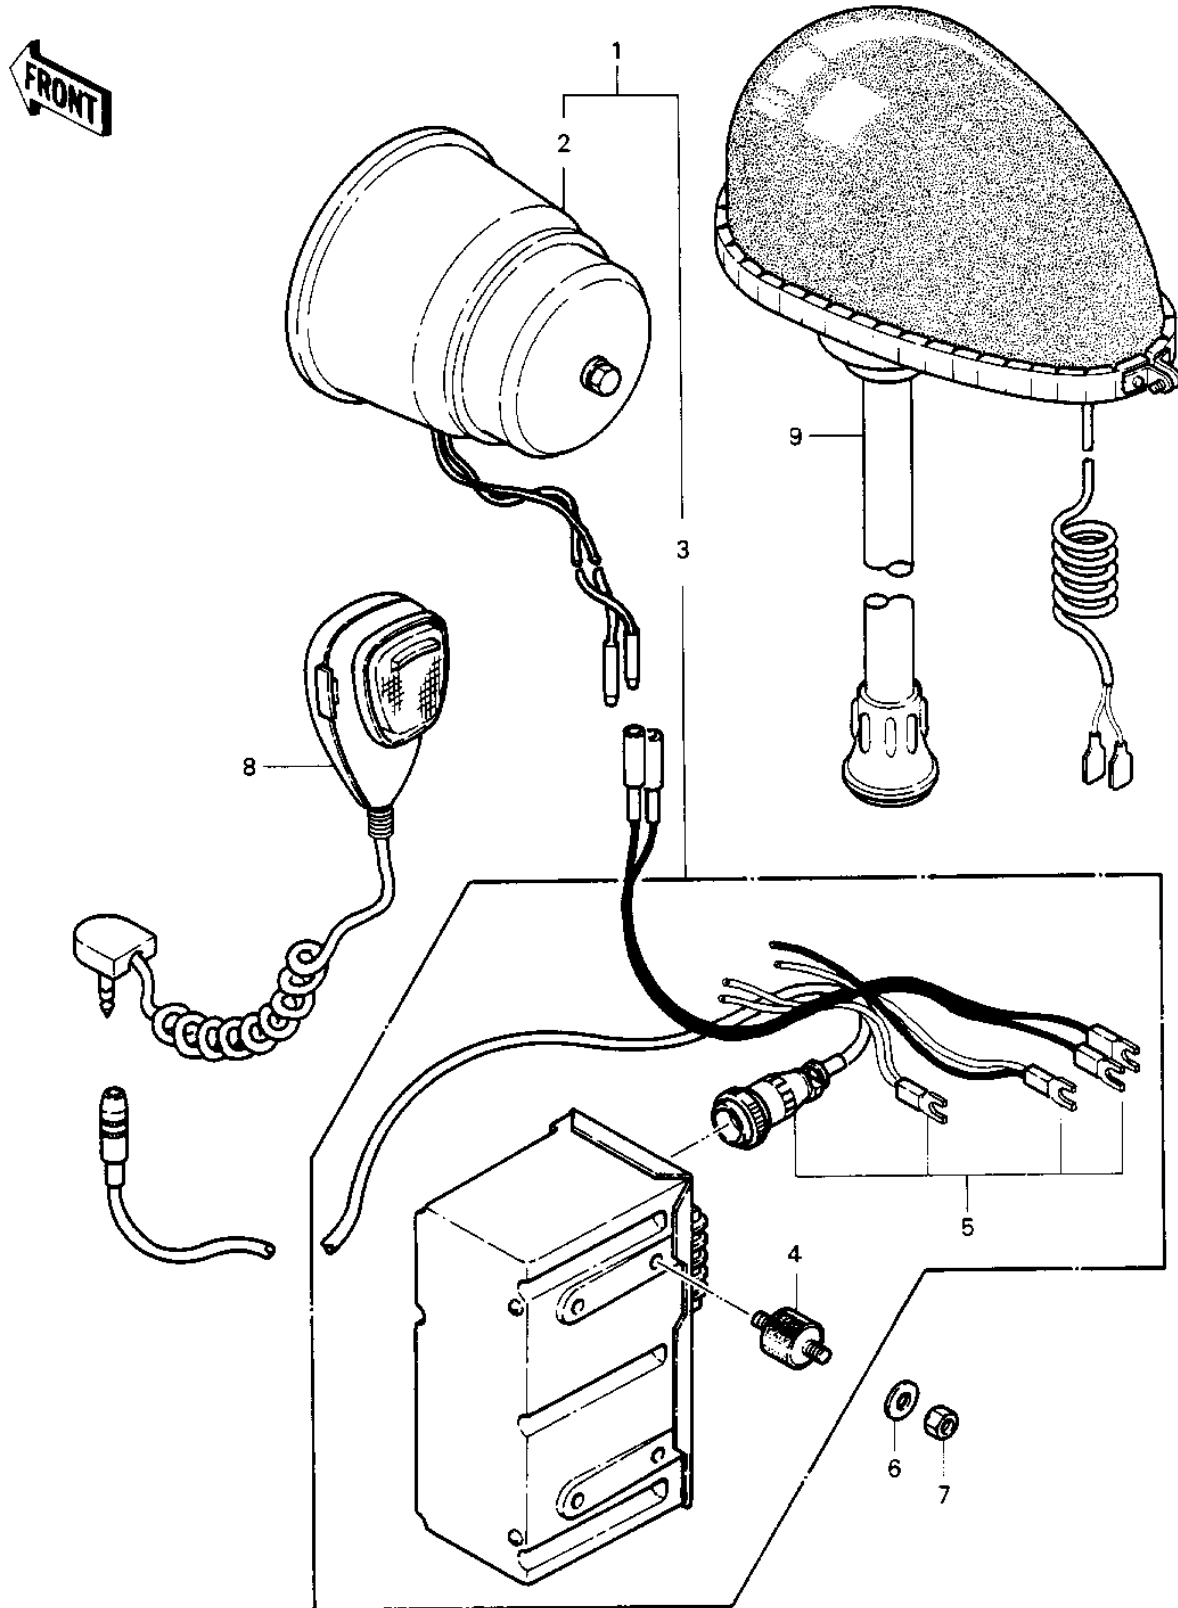

1984 Police 1000

PARTS DIAGRAM

SIREN/POLE LAMP (OPTION)

1984 Police 1000

PARTS LIST

SIREN/POLE LAMP (OPTION)

ITEM NAME	PART NUMBER	QUANTITY
SIREN-ASSY (Ref # 1)	58001-1052	
SIREN-SPEAKER (Ref # 2)	58001-4019	
AMPLIFIER (Ref # 3)	21181-1057	
DAMPER-AMPLIFIER (Ref # 4)	92075-4035	
HARNESS-AMPLIFIER (Ref # 5)	26001-4021	
WASHER SHOCK DAMPER (Ref # 6)	42046-008	
NUT-AMP MOUNT (Ref # 7)	92015-4018	
MICROPHONE (Ref # 8)	58001-4016	
LAMP,POLE (Ref # 9)	23016-4003	