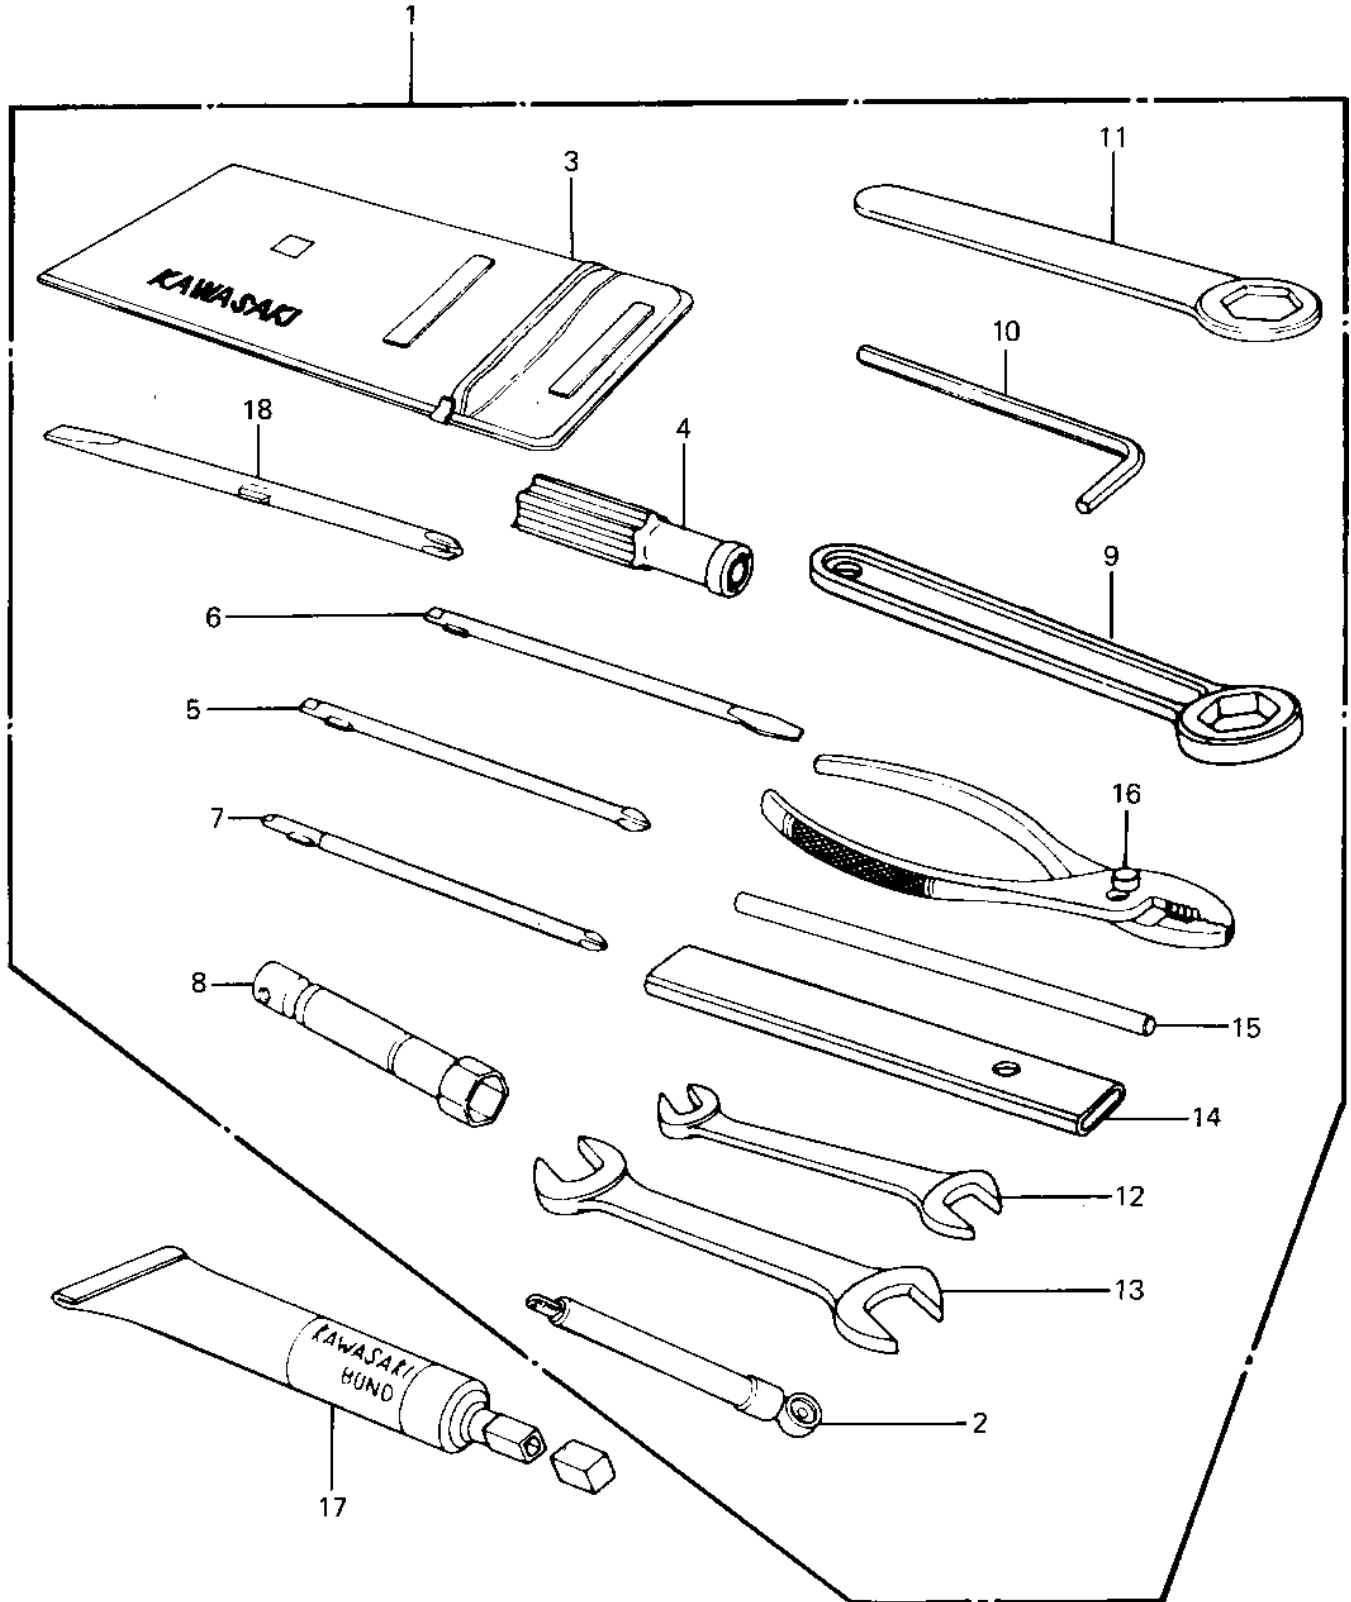

1984 Police 1000

PARTS DIAGRAM

OWNER TOOLS

1984 Police 1000

PARTS LIST OWNER TOOLS

ITEM NAME	PART NUMBER	QUANTITY
56007-1121 (Canada) (Ref # 1)	56007-1139	
TOOLKIT (Ref # 1)	56007-1217	
TOOLKIT (Ref # 1)	56007-1213	
GAUGE,AIR (Ref # 2)	52005-4002	
BAG,TOOL (Ref # 3)	56008-006	
GRIP,SCREW DRIVER (Ref # 4)	92106-1001	
TOOL-DRIVER (Ref # 5)	92107-1052	
92107-1052 (Canada) (Ref # 6)	92107-007	
92107-1002 (Canada) (Ref # 7)	92107-008	
TOOL-DRIVER,#3PHILLIP (Ref # 7)	92107-1002	
WRENCH,SPARK PLUG (Ref # 8)	92108-008	
WRENCH,SPARK PLUG (Ref # 8)	92108-008	
TOOL-WRENCH (Ref # 8)	92110-1115	
TOOL-WRENCH,BOX END,2 (Ref # 9)	92110-1147	
WRENCH,ALLEN (Ref # 10)	92110-1015	
TOOL-WRENCH,BOX END,2 (Ref # 11)	92110-1148	
TOOL-WRENCH,OPEN END (Ref # 12)	92110-1038	
TOOL-WRENCH,OPEN END, (Ref # 13)	92110-1153	
TOOL-WRENCH,OPEN END, (Ref # 14)	92111-004	
BAR,SPARK PLUG WRENCH (Ref # 15)	92111-005	
PLIERS,160MM (Ref # 16)	92112-003	
LIQUID GASKET (Ref # 17)	92104-002	
TOOL-DRIVER (Ref # 18)	92107-1052	
TOOL-DRIVER (Ref # 18)	92107-1052	