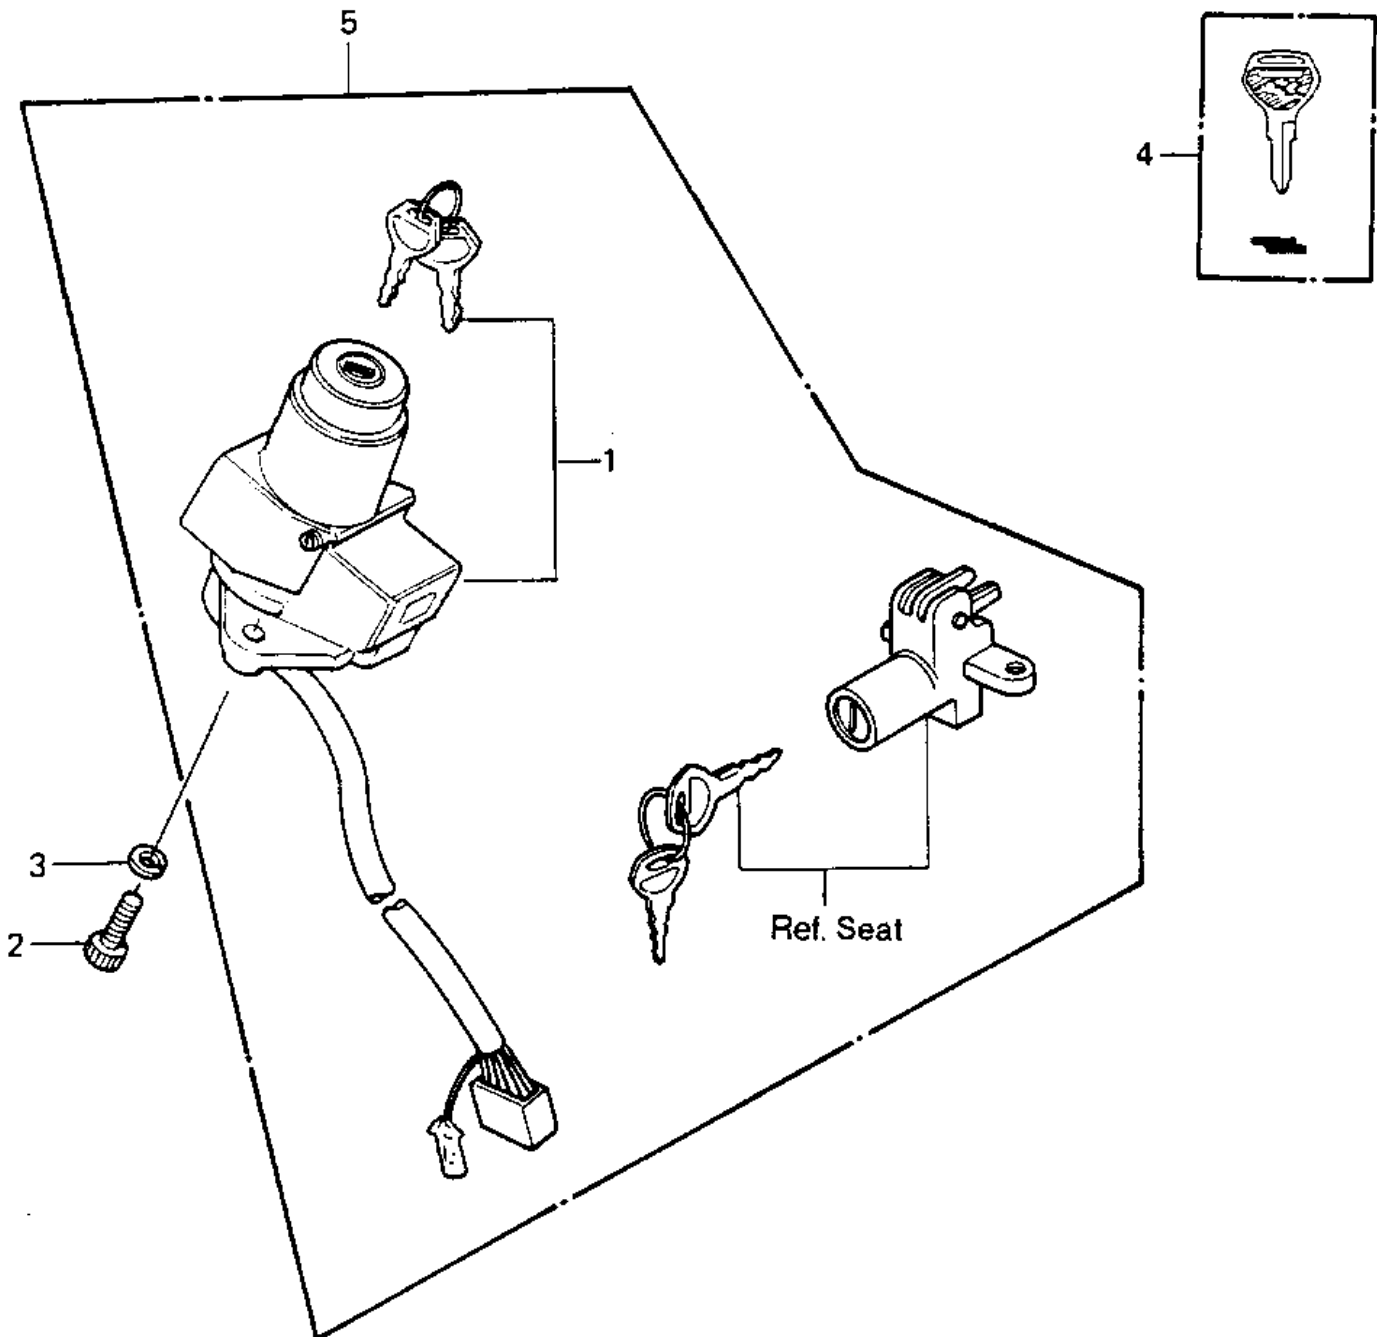

1984 Police 1000

PARTS DIAGRAM IGNITION SWITCH

1984 Police 1000

PARTS LIST

IGNITION SWITCH

ITEM NAME	PART NUMBER	QUANTITY
SWITCH-ASSY-IGNITION (Ref # 1)	27005-5035	
BOLT-SOCKET,6X16,BLAC (Ref # 2)	120S0616	
WASHER SPRING 6MM (Ref # 3)	461F0600	
KEY-LOCK,BLANK (Ref # 4)	27008-1103	
KEY-LOCK,BLANK (Ref # 4)	27008-1103	
SWITCH ASSY,ALL (Ref # 5)	27004-5168	