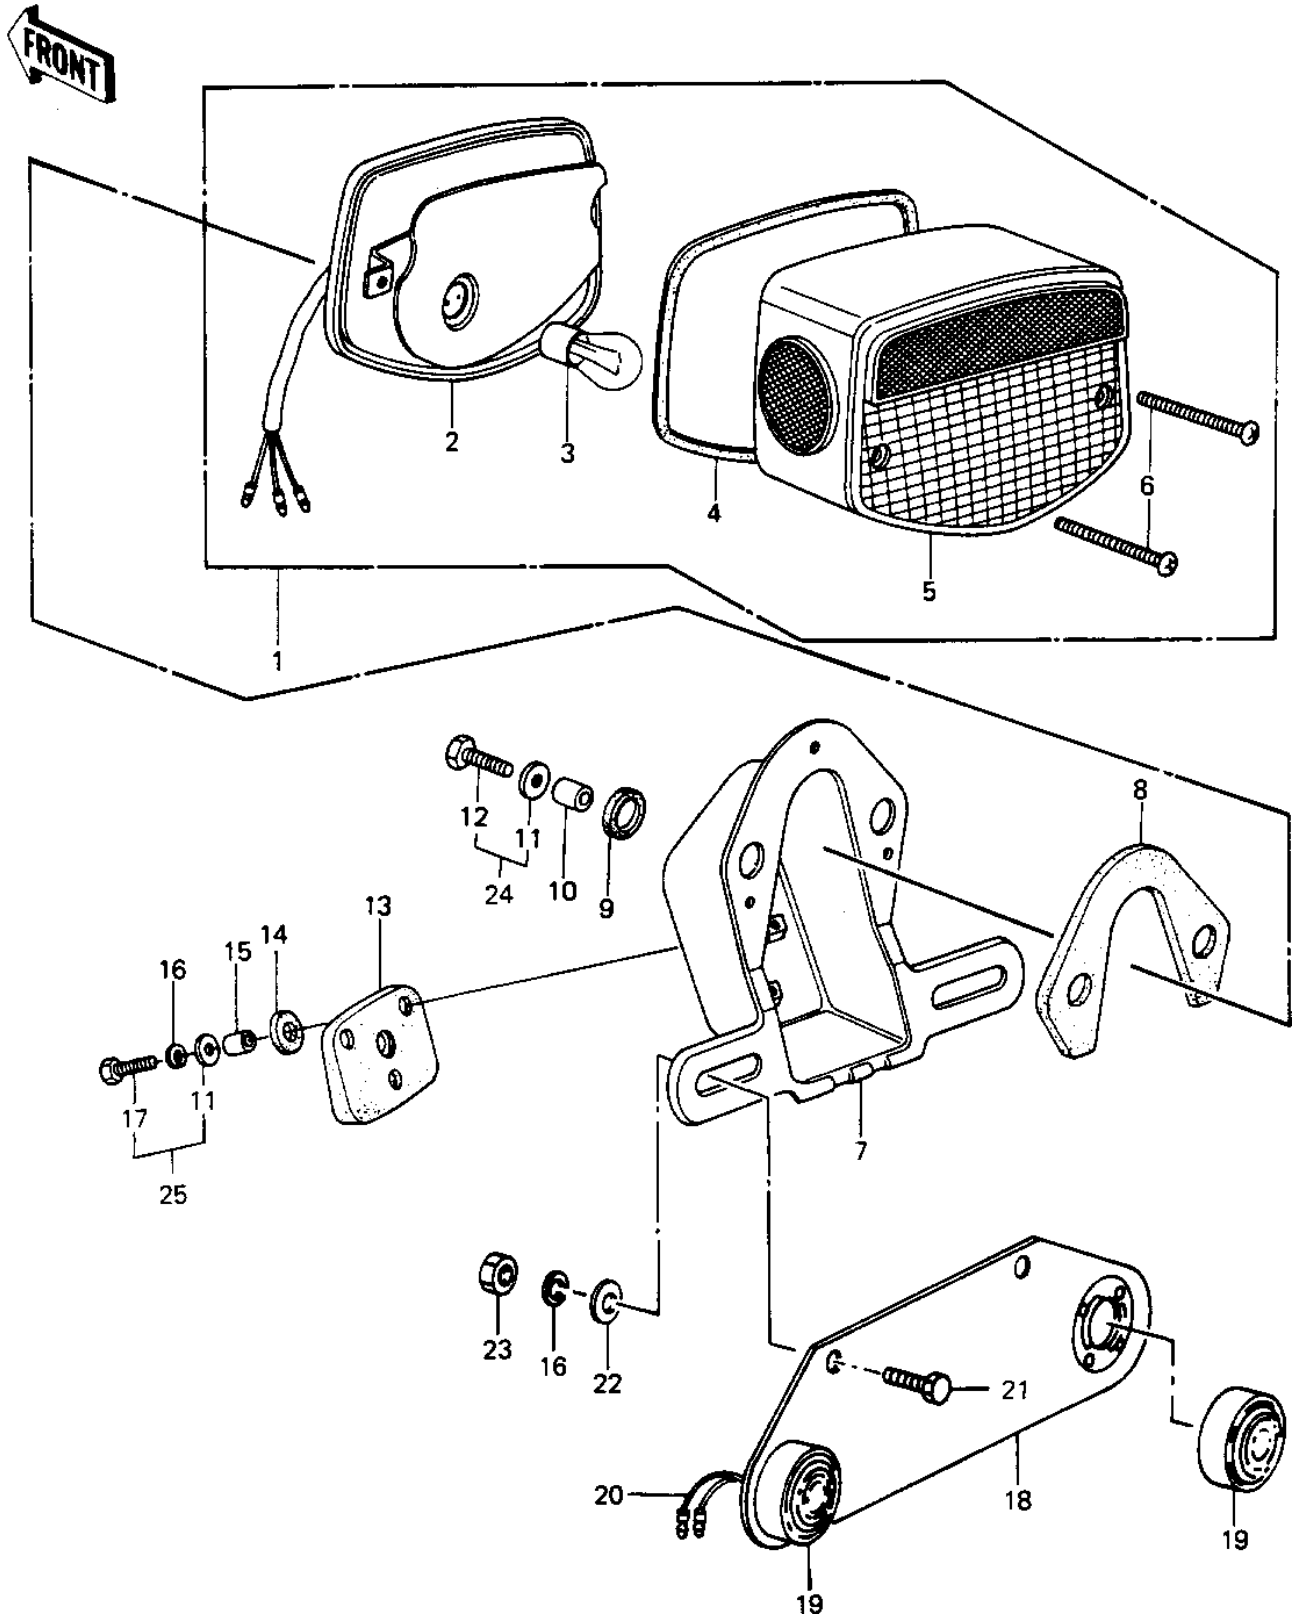

1986 Police 1000

PARTS DIAGRAM

TAILLIGHT

1986 Police 1000

PARTS LIST

TAILLIGHT

ITEM NAME	PART NUMBER	QUANTITY
TAIL LAMP UNIT (Ref # 1)	23025-064	
CASE,TAIL LIGHT (Ref # 2)	23027-041	
BULB,12V 32/3CP (Ref # 3)	92069-059	
GASKET,TAIL LENS (Ref # 4)	23028-021	
LENS,TAIL LAMP (Ref # 5)	23026-034	
SCREW-PAN-CROS (Ref # 6)	220B0460	
BRACKET,LICENCE PLATE (Ref # 7)	23036-052	
DAMPER RUBBER (Ref # 8)	23066-023	
DAMPER RUBBER (Ref # 9)	23066-020	
COLLAR,6.8X10X8.5 (Ref # 10)	92027-129	
WASHER 6.5X20X1.6T (Ref # 11)	92022-125	
BOLT 6X22 (Ref # 12)	112B0622	
DAMPER RUBBER,RR FEND (Ref # 13)	35039-004	
DAMPER RUBBER,RR FEND (Ref # 14)	92075-121	
COLLAR 6.8X10X14.5 (Ref # 15)	92027-156	
WASHER SPRING 6MM (Ref # 16)	461F0600	
BOLT-UPSET (Ref # 17)	112G0625	
BRACKET,LICENSE PLATE (Ref # 18)	23062-1002	
TAIL LIGHT,ID, BLUE (Ref # 19)	23065-003	
TAIL LIGHT,ID, RED (Ref # 19)	23065-004	
TAIL LIGHT,ID, AMBER (Ref # 19)	23065-005	
WIRE,CONNECT ID LITE (Ref # 20)	26001-4001	
BOLT-UPSET,6X20 (Ref # 21)	112G0620	
BOLT-UPSET,6X20 (Ref # 21)	112G0620	
WASHER PLAIN (Ref # 22)	92022-024	
NUT 6MM (Ref # 23)	311B0600	
BOLT,W/P,6X18 (Ref # 24)	92132-004	
BOLT,6X25 (Ref # 25)	92002-1137	