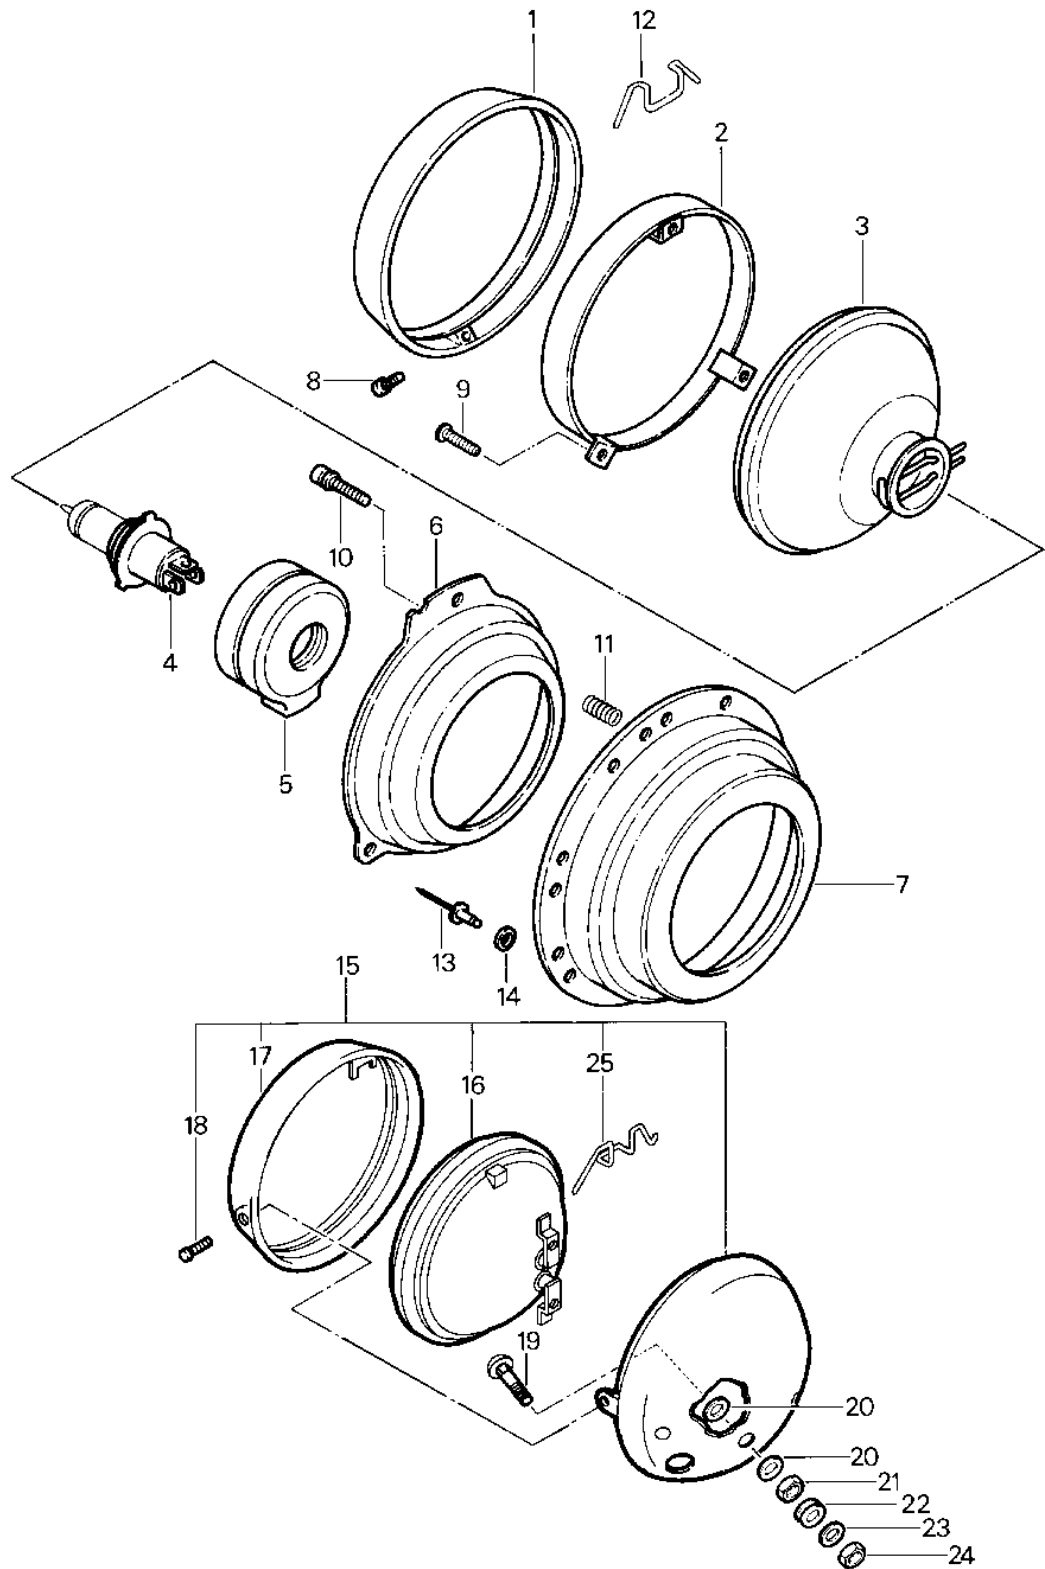

1985 Police 1000

PARTS DIAGRAM

HEADLIGHT/PURSUIT LIGHT

1985 Police 1000

PARTS LIST

HEADLIGHT/PURSUIT LIGHT

Kawasaki

Let the Good Times Roll®

ITEM NAME

PART NUMBER

QUANTITY
