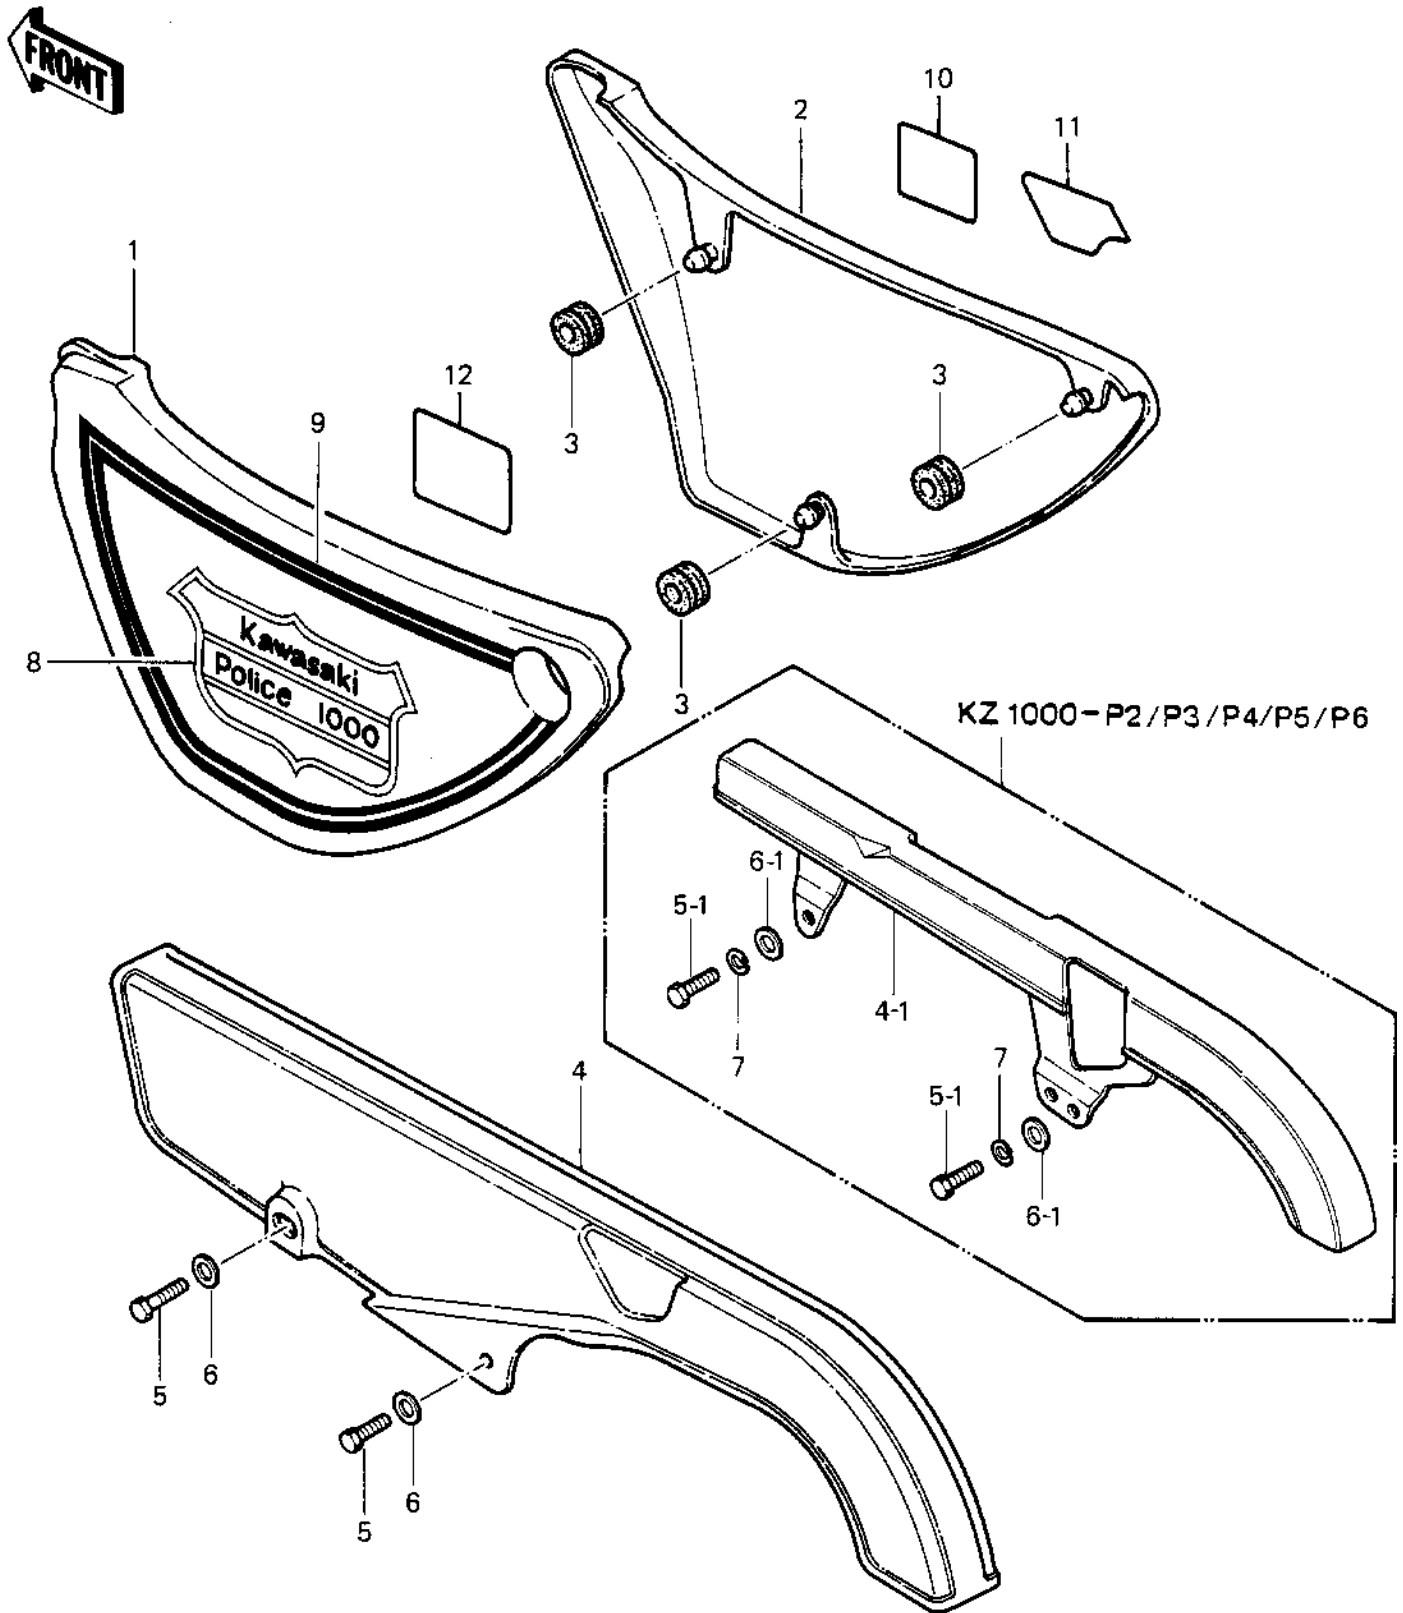

1986 Police 1000

PARTS DIAGRAM

SIDE COVERS/CHAIN COVER

1986 Police 1000

PARTS LIST

SIDE COVERS/CHAIN COVER

ITEM NAME	PART NUMBER	QUANTITY
COVER-SIDE,WHITE-LH (Ref # 1)	36001-1110-8C	
COVER-SIDE,WHITE-RH (Ref # 2)	36001-1111-8C	
GROMMET (Ref # 3)	92071-056	
CASE-CHAIN (Ref # 4)	36014-1061	
CASE-CHAIN (Ref # 4-1)	36014-1034	
BOLT,HEAX HEAD,6X14 (Ref # 5)	92001-115	
BOLT-UPSET,6X16 (Ref # 5-1)	112G0616	
WASHER,8.5X20X1.6 (Ref # 6)	92022-1561	
WASHER PLAIN 6MM (Ref # 6-1)	411B0600	
WASHER SPRING 6MM (Ref # 7)	461F0600	
EMBLEM (Ref # 8)	56014-4020	
PATTERN,SIDE COVER (Ref # 9)	56027-4075	
PATTERN,SIDE COVER (Ref # 9)	56027-4076	
LABEL,BATTERY VENT (Ref # 10)	56031-1159	
LABEL,OIL&OIL FILTER (Ref # 11)	56031-1162	
LABEL-MANUAL,DAILY SA (Ref # 12)	56031-1188	