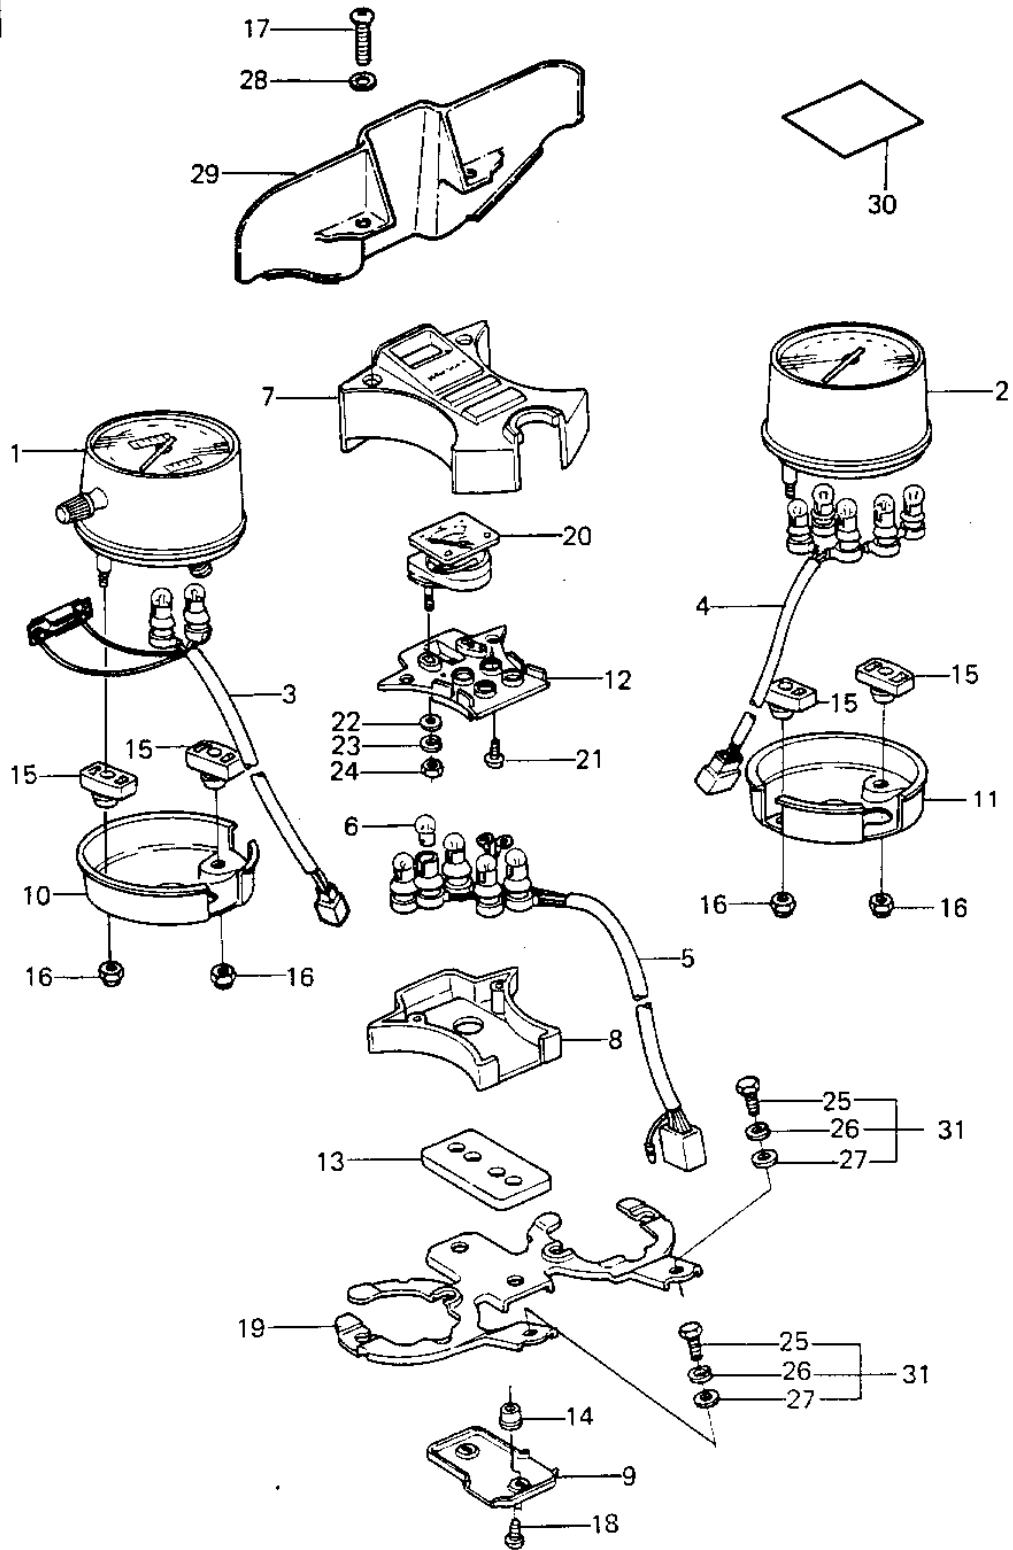

1984 Police 1000

PARTS DIAGRAM

METERS

1984 Police 1000

PARTS LIST

METERS

ITEM NAME	PART NUMBER	QUANTITY
SPEEDOMETER,MPH (Ref # 1)	25005-1170	
TACHOMETER,X1000RPM (Ref # 2)	25015-1114	
SOCKET-ASSY,SPEEDOMET (Ref # 3)	23008-1142	
SOCKET-ASSY,TACHOMETE (Ref # 4)	23008-1143	
SOCKET-ASSY,FUEL METE (Ref # 5)	23008-1144	
BULB,12V3.4W (Ref # 6)	92069-1007	
COVER-METER CASE (Ref # 7)	25023-4004	
COVER,PILOT BOX,LWR (Ref # 8)	14025-4020	
COVER,METER BRACKET (Ref # 9)	14025-1211	
COVER,SPEEDOMETER (Ref # 10)	14025-4019	
COVER,TACHOMETER (Ref # 11)	14025-1458	
PLATE,SOCKET (Ref # 12)	13169-1238	
DAMPER,PILOT BOX (Ref # 13)	92075-1246	
DAMPER RUBBER,MET FIT (Ref # 14)	25019-023	
SHOCK DAMPER,METER (Ref # 15)	92075-1101	
NUT-CAP,5MM (Ref # 16)	322C0500	
SCREW-PAN-CROS (Ref # 17)	220C0445	
SCREW,TAPPING,4X10 (Ref # 18)	92009-1040	
BRACKET-METER (Ref # 19)	25008-4001	
METER,FUEL (Ref # 20)	28011-1027	
SCREW,TAPPING (Ref # 21)	92008-012	
WASHER PLAIN 4MM (Ref # 22)	410B0400	
WASHER SPRING 4MM (Ref # 23)	461F0400	
NUT,4MM (Ref # 24)	311B0400	
BOLT-UPSET 6X14 (Ref # 25)	112B0614	
WASHER SPRING 6MM (Ref # 26)	461F0600	
WASHER PLAIN 6MM (Ref # 27)	411B0600	
WASHER-PLANE-SMALL (Ref # 28)	410F0400	
WASHER-PLANE-SMALL (Ref # 28)	410F0400	

1984 Police 1000

PARTS LIST

METERS

Kawasaki

Let the Good Times Roll®

ITEM NAME	PART NUMBER	QUANTITY
COVER-METER CASE (Ref # 29)	25023-4003	
LABEL,BRAKE-IN (Ref # 30)	56040-1007	
BOLT 6X14 (Ref # 31)	187B0614	