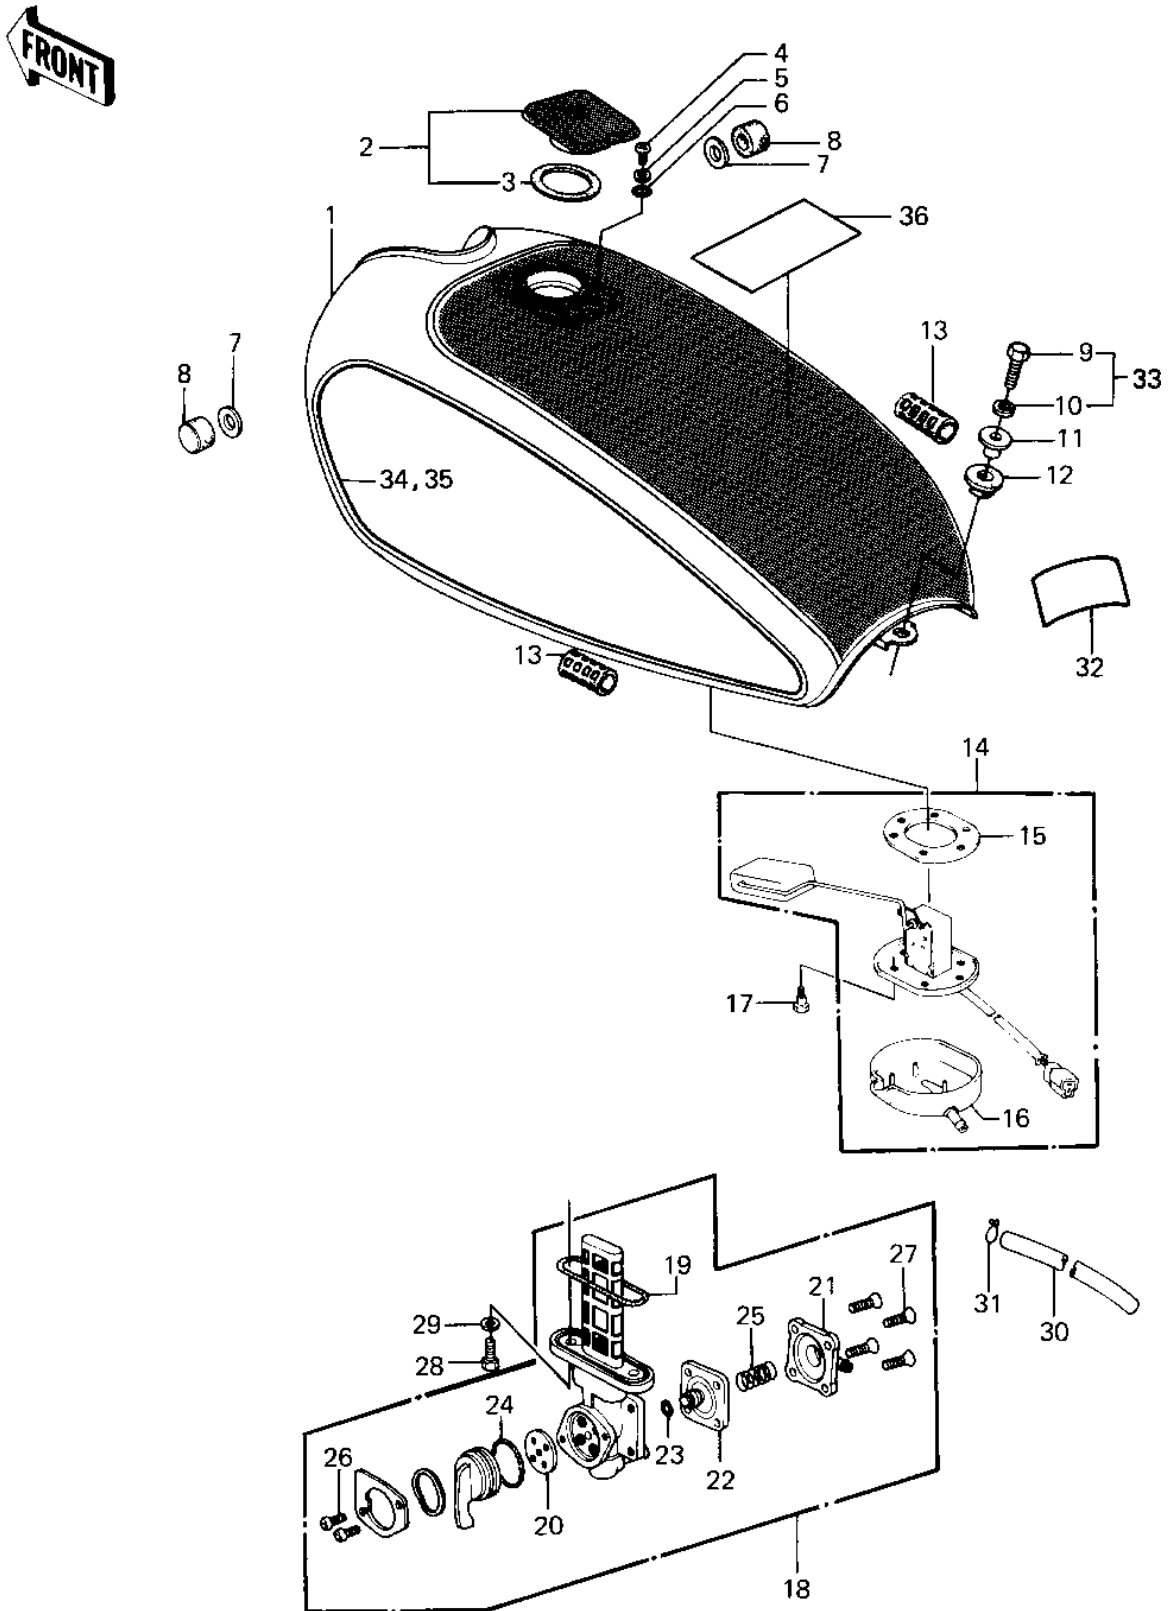

1986 Police 1000

PARTS DIAGRAM

FUEL TANK

1986 Police 1000

PARTS LIST

FUEL TANK

ITEM NAME	PART NUMBER	QUANTITY
TANK-FUEL,WHITE (Ref # 1)	51001-1101-8C	
CAP-ASSY-TANK,FUEL (Ref # 2)	51048-1015	
GASKET,FUEL TANK CAP (Ref # 3)	11009-1051	
SCREW PAN HEAD 5X10 (Ref # 4)	220B0510	
WASHER,PLAIN (Ref # 5)	92022-1038	
"0" RING (Ref # 6)	92055-1023	
WASHER-PL-10.5X26X2.3 (Ref # 7)	92022-044	
DAMPER RUBBER,FL TANK (Ref # 8)	92075-125	
BOLT-SMALL-UPSET,8X30 (Ref # 9)	115G0830	
WASHER SPRING 8MM (Ref # 10)	461F0800	
COLLAR,FUEL TANK FITT (Ref # 11)	92027-1134	
DAMPER,FUEL TANK,FITT (Ref # 12)	92075-1116	
DAMPER RUBBER (Ref # 13)	92075-084	
GAUGE,FUEL (Ref # 14)	52005-1027	
GASKET (Ref # 15)	11009-1037	
COVER,FUEL GAUGE (Ref # 16)	14024-1434	
BOLT,DRAIN (Ref # 17)	92001-1089	
TAP-ASSY,FUEL (Ref # 18)	51023-1039	
"0" RING (Ref # 19)	51039-010	
GASKET,TAP VALVE (Ref # 20)	11009-1194	
COVER ASSY,TAP (Ref # 21)	16146-1005	
DIAPHRAGM ASSY,TAP (Ref # 22)	43028-1015	
UNAVAILABLE IN PRICE BOOK (Ref # 23)	670B1604	
"0" RING,TAP LEVER (Ref # 24)	92055-1027	
SPRING,TAP (Ref # 25)	92081-1171	
SCREW PAN HEAD 3X8 (Ref # 26)	220B0308	
SCREW-CSK-CROS,4X14 (Ref # 27)	221B0414	
BOLT,6X20,FUEL TAP (Ref # 28)	92001-1091	
WASHER-PLAIN (Ref # 29)	92022-183	

1986 Police 1000

PARTS LIST

FUEL TANK

ITEM NAME	PART NUMBER	QUANTITY
TUBE-BREATHER (BULK) (Ref # 30)	702A071000	
CLAMP,CHAIN OILER (Ref # 31)	92037-147	
LABEL,AIR INTAKE (Ref # 32)	56040-1014	
BOLT-UPSET-WS-SMALL (Ref # 33)	183B0830	
PATTERN (Ref # 34)	56027-4073	
PATTERN (Ref # 35)	56027-4072	
WARNING LABEL(FUEL TANK) (Cana (Ref # 36)	99969-0847	