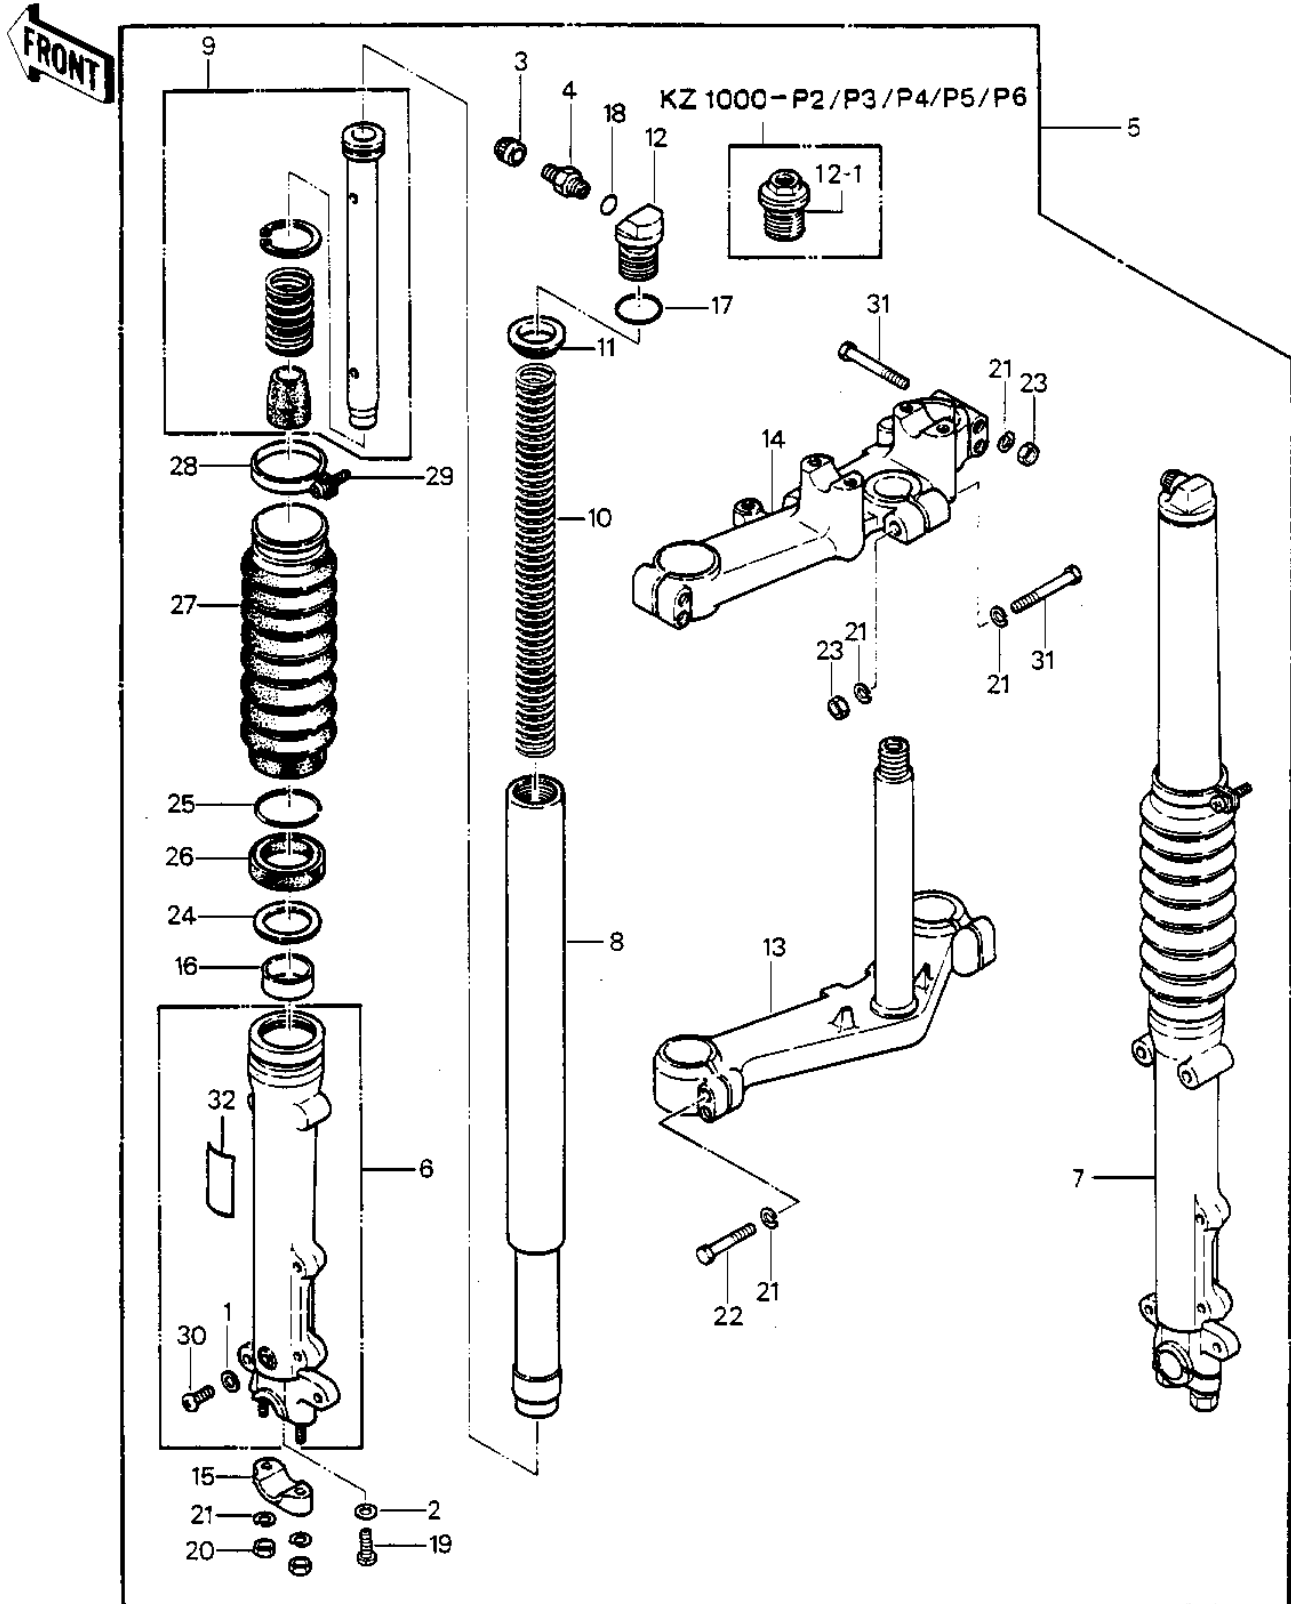

1986 Police 1000

PARTS DIAGRAM

FRONT FORK

1986 Police 1000

PARTS LIST FRONT FORK

ITEM NAME	PART NUMBER	QUANTITY
GASKET FORK DRAIN PLG (Ref # 1)	44045-002	
GASKET,FORK CYLINDER (Ref # 2)	44045-057	
CAP,AIR VALVE (Ref # 3)	11012-1241	
VALVE AIR (Ref # 4)	16126-1052	
FORK-FRONT (Ref # 5)	44001-1343	
FORK-FRONT (Ref # 5)	44001-4011	
FORK-FRONT (Ref # 5)	44001-1606	
TUBE,LH,FORK OUTER (Ref # 6)	44005-1100	
PIPE-LEFT FORK OUTER (Ref # 6)	44005-4002	
TUBE,RH,FORK OUTER (Ref # 7)	44006-1100	
PIPE-RIGHT FORK OUTER (Ref # 7)	44006-4002	
PIPE-FORK INNER (Ref # 8)	44013-1097	
PIPE-FORK INNER (Ref # 8)	44013-4002	
CYLINDER-FORK (Ref # 9)	44022-1083	
CYLINDER-FORK (Ref # 9)	44022-1071	
SPRING-FRONT FORK (Ref # 10)	44026-1154	
SPRING-FRONT FORK (Ref # 10)	44026-4002	
SPRING-FRONT FORK (Ref # 10)	44026-1312	
GUIDE,FORK SPRING (Ref # 11)	44028-033	
SEAT-FORK SPRING (Ref # 12)	44029-1029	
SEAT-FORK SPRING (Ref # 12-1)	44029-4001	
HOLDER-FORK UNDER (Ref # 13)	44037-1087	
HOLDER-FORK UNDER (Ref # 13)	44037-4004	
UNAVAILABLE IN PRICE BOOK (Ref # 14)	44029-1056	
HOLDER-FORK UPPER (Ref # 14)	44039-4007	
HOLDER-FRONT AXLE (Ref # 15)	44063-1006	
HOLDER,FRONT AXLE (Ref # 15)	44063-011	
BUSHING-FRONT FORK,OU (Ref # 16)	44065-1091	
"O" RING,FORK TOP (Ref # 17)	92055-1012	

1986 Police 1000

PARTS LIST FRONT FORK

ITEM NAME	PART NUMBER	QUANTITY
"O" RING,AIR VALVE (Ref # 18)	92055-1094	
BOLT-FORK CYLINDER (Ref # 19)	44041-040	
NUT,LOCK,8MM (Ref # 20)	92015-1124	
WASHER SPRING 8MM (Ref # 21)	461F0800	
BOLT,8X38 (Ref # 22)	92001-1700	
NUT 8MM (Ref # 23)	311G0800	
WASHER,FORK OUT PIPE (Ref # 24)	92022-1262	
SNAP RING,FORK OUTER (Ref # 25)	92033-1047	
SEAL-OIL,FORK OUTER T (Ref # 26)	92049-1295	
BOOT,FORK,BLACK (Ref # 27)	49006-1079	
BAND,BOOT (Ref # 28)	92072-1046	
CLAMP, BOOT, BLACK (Ref # 28)	92037-1321	
SCREW-PAN-CROS (Ref # 29)	220B0420	
SCREW PAN HEAD 4X8 (Ref # 30)	220B0408	
BOLT,HEX HEAD,8X55 (Ref # 31)	114G0855	
LABEL-WARNING,FRONT F (Ref # 32)	56040-1110	