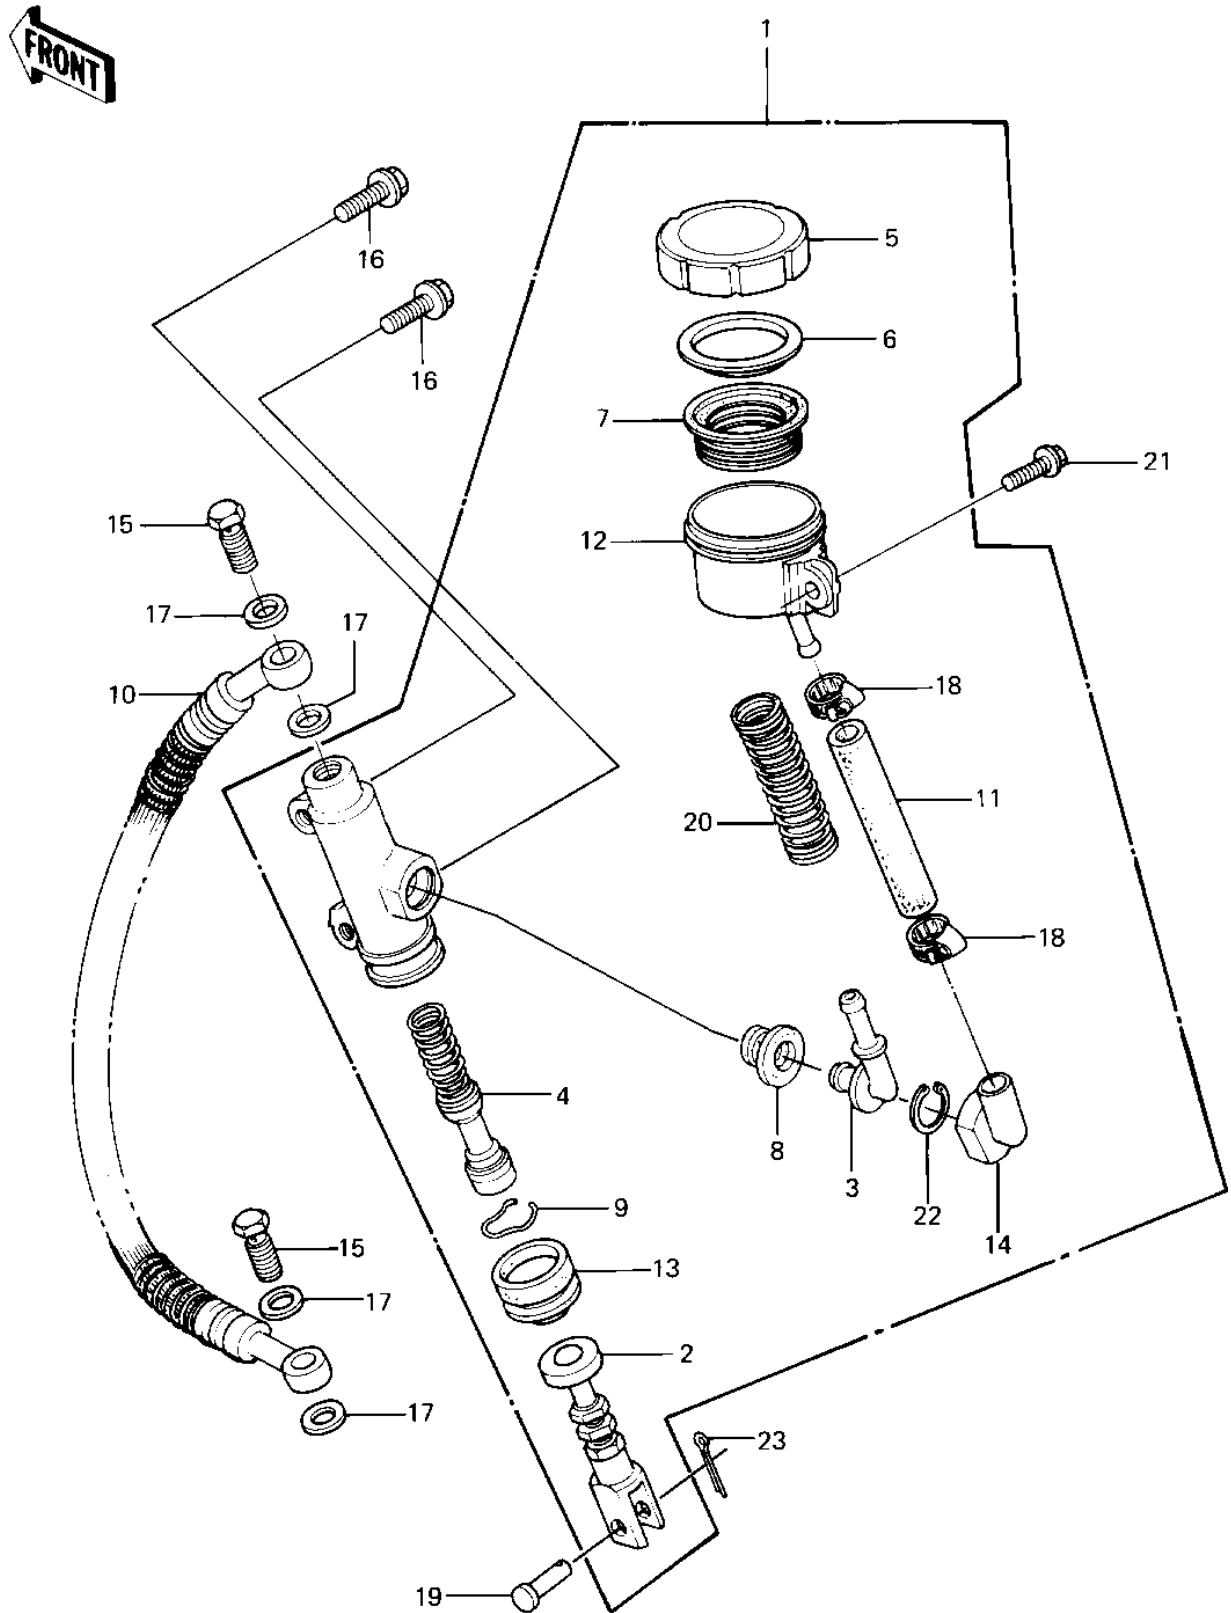

1985 Police 1000

PARTS DIAGRAM

REAR MASTER CYLINDER

1985 Police 1000

PARTS LIST

REAR MASTER CYLINDER

Kawasaki

Let the Good Times Roll®

ITEM NAME

PART NUMBER

QUANTITY
