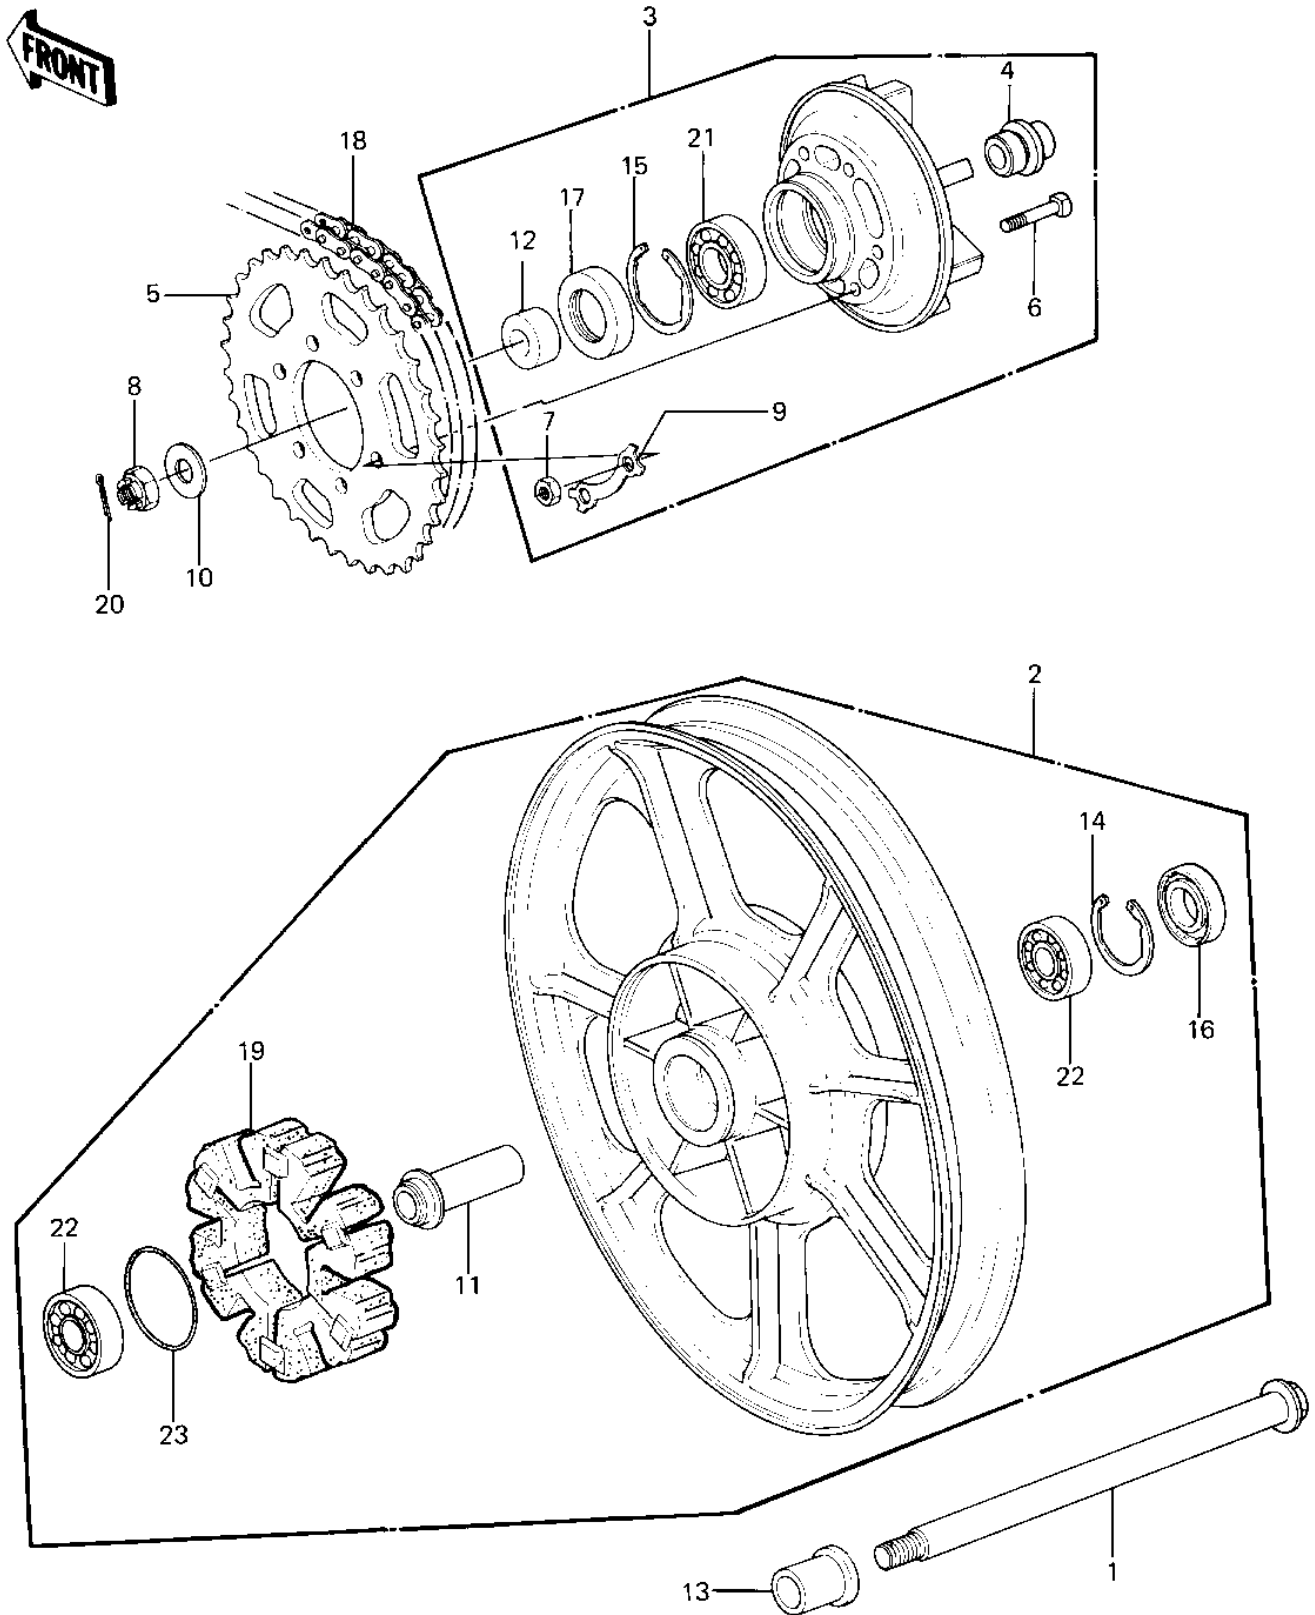

1986 Police 1000

PARTS DIAGRAM

REAR WHEEL/HUB/CHAIN

1986 Police 1000

PARTS LIST

REAR WHEEL/HUB/CHAIN

ITEM NAME

PART NUMBER

QUANTITY
