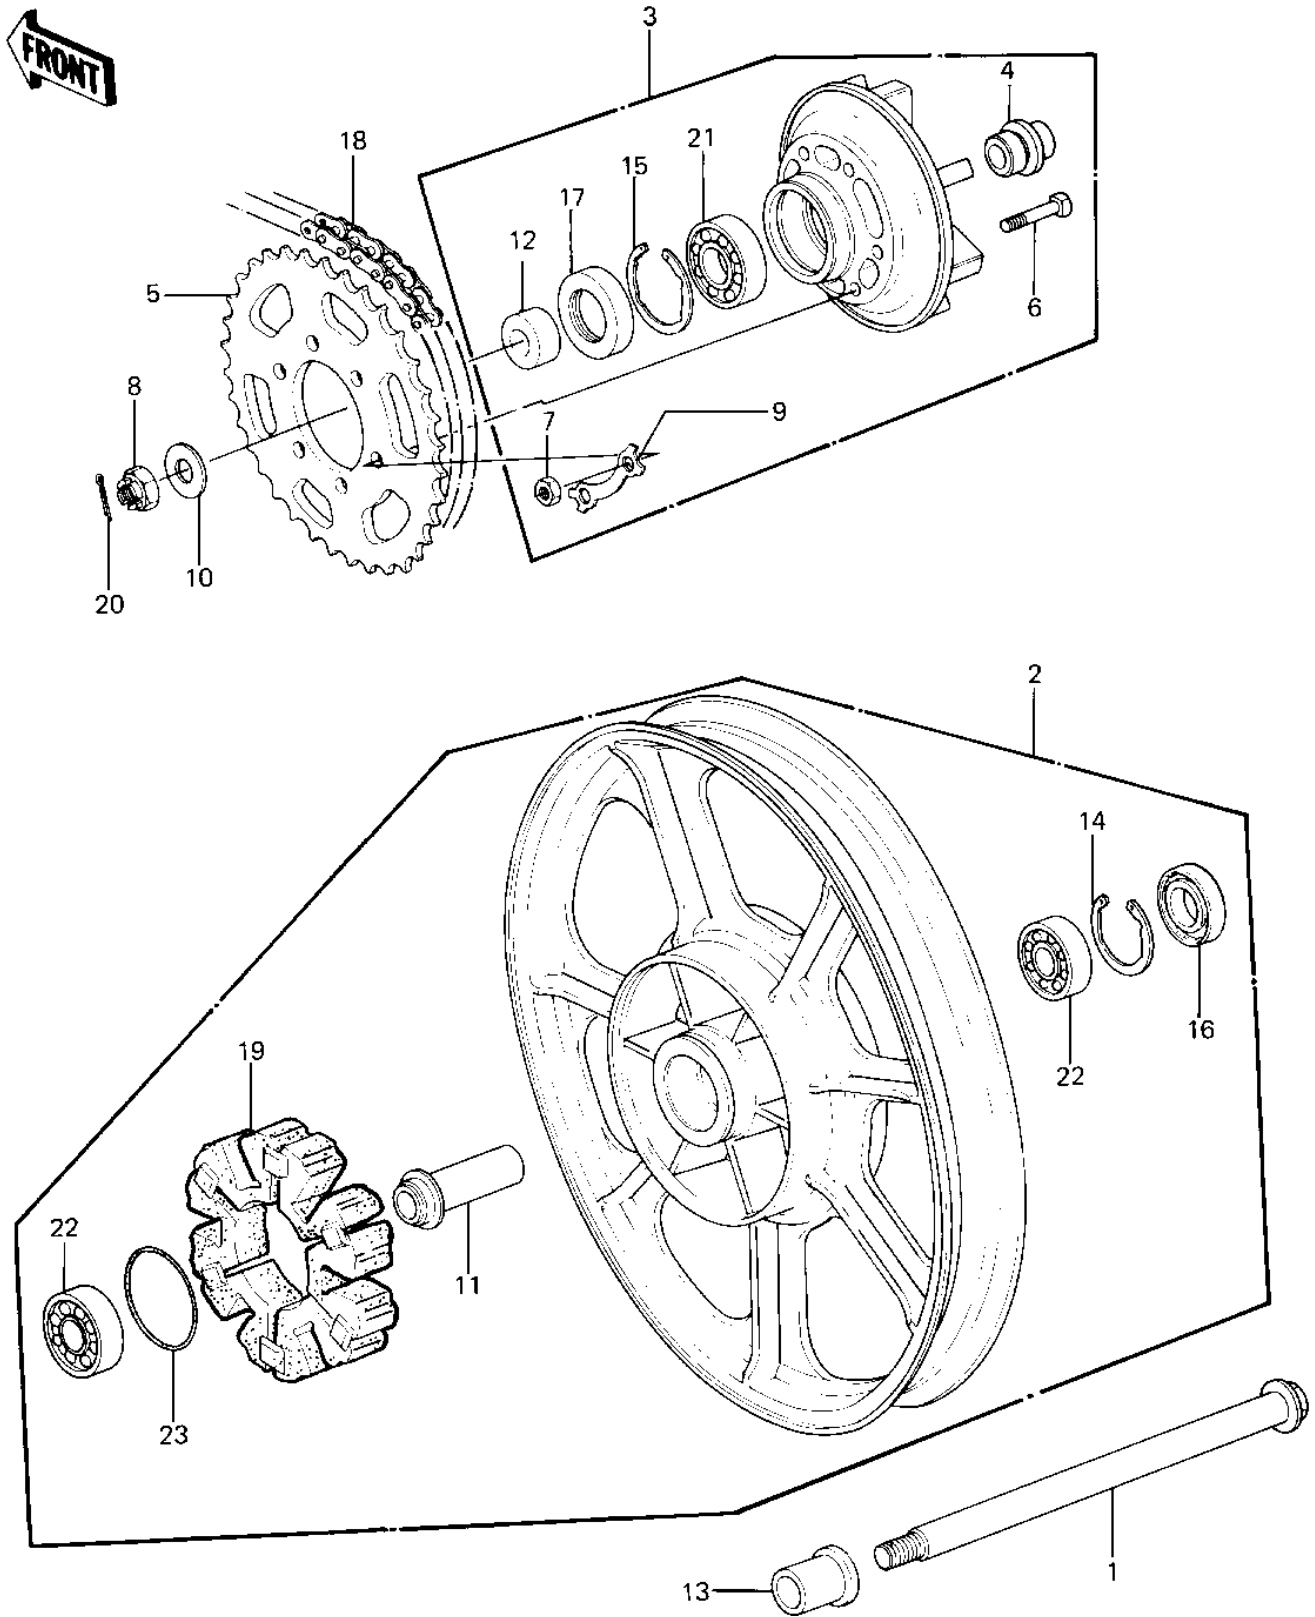

1985 Police 1000

PARTS DIAGRAM

REAR WHEEL/HUB/CHAIN

1985 Police 1000

PARTS LIST

REAR WHEEL/HUB/CHAIN

ITEM NAME

PART NUMBER

QUANTITY
