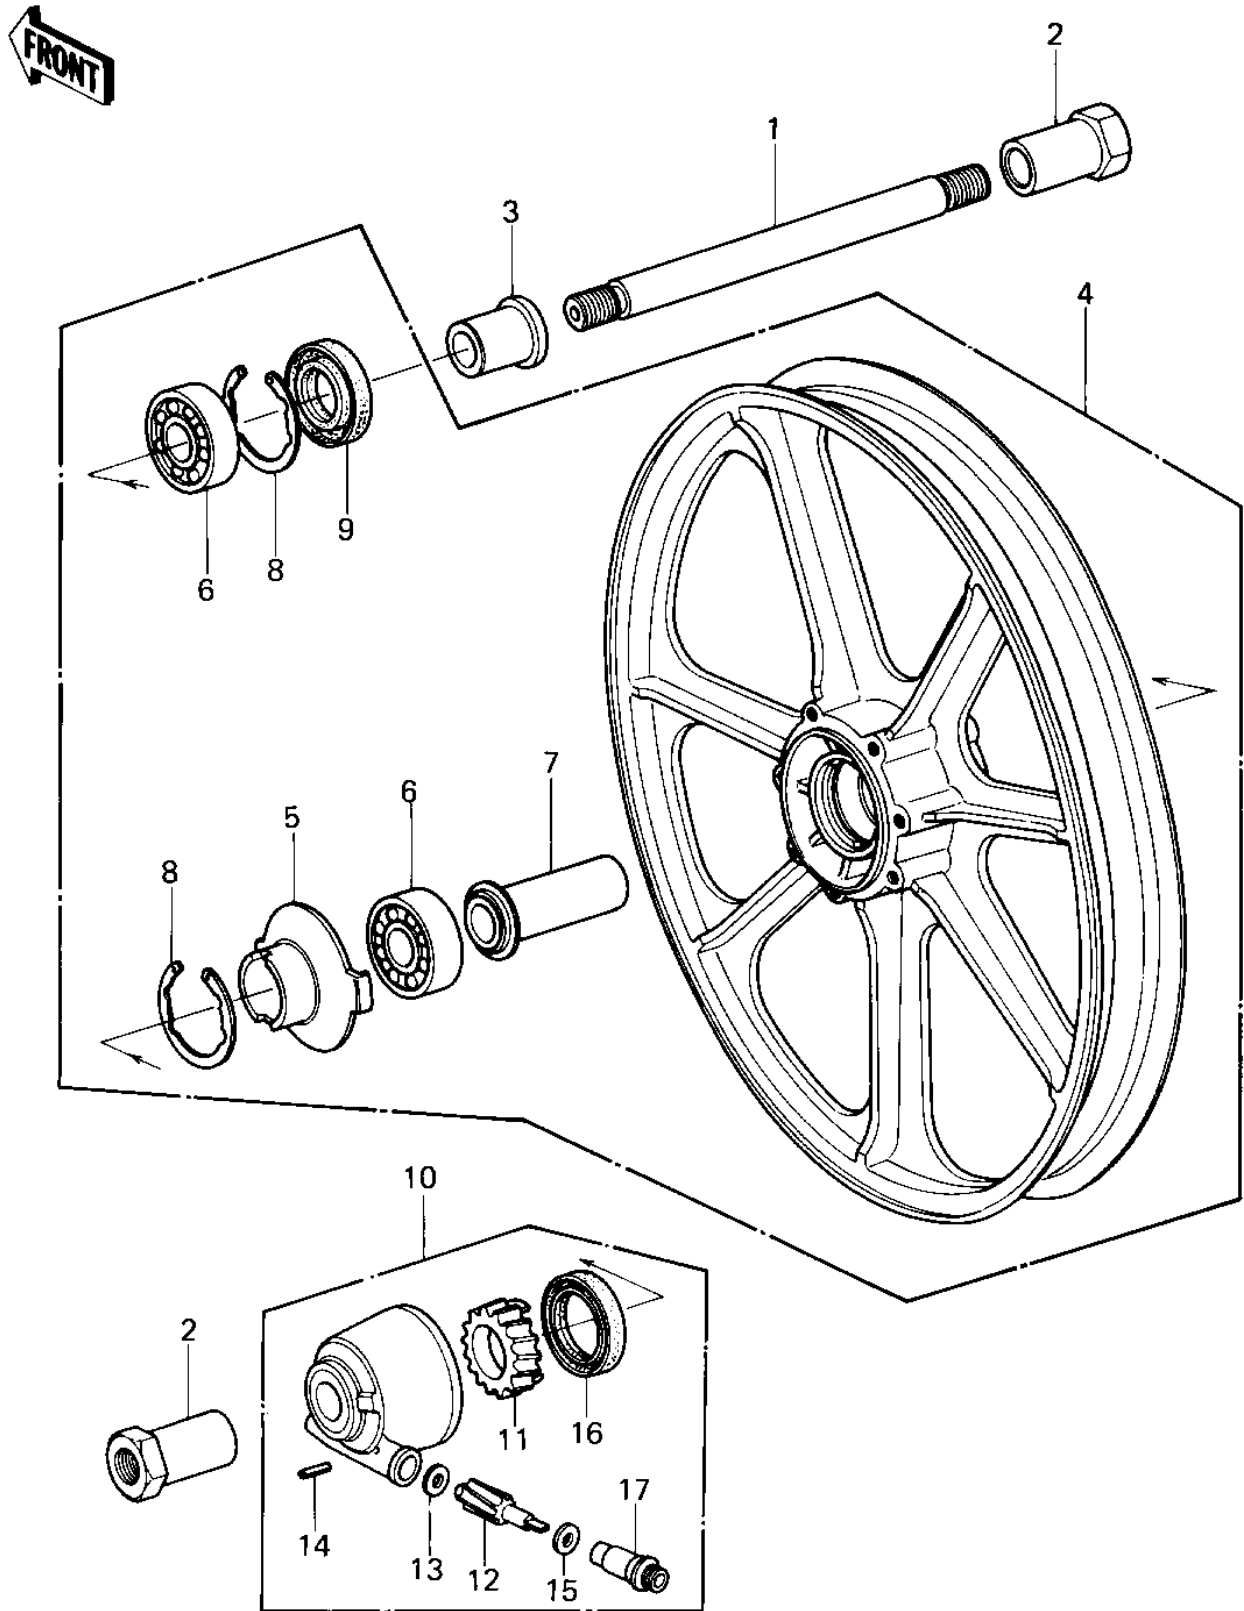

1983 Police 1000

PARTS DIAGRAM FRONT WHEEL/HUB

1983 Police 1000

PARTS LIST FRONT WHEEL/HUB

ITEM NAME	PART NUMBER	QUANTITY
-----------	-------------	----------
