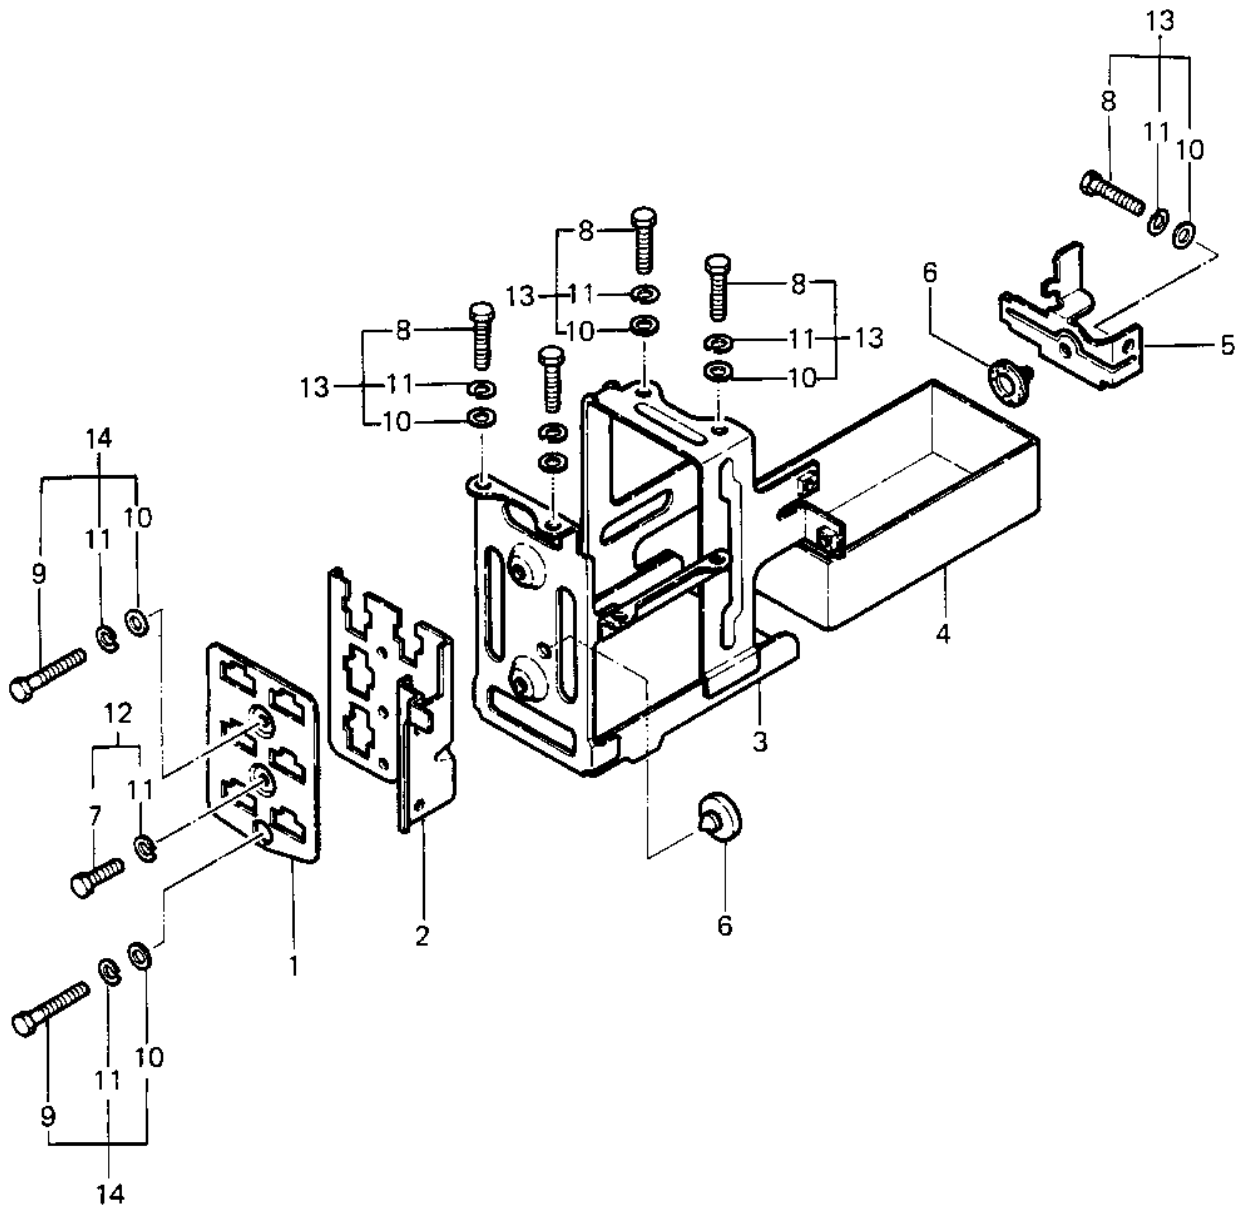

## PARTS DIAGRAM

### BATTERY CASE/ELECTRO BRACKET

## PARTS LIST

### BATTERY CASE/ELECTRO BRACKET

ITEM NAME	PART NUMBER	QUANTITY
BRACKET (Ref # 1)	11034-1918	
BRACKET-A,COUPLER (Ref # 2)	11036-1783	
BRACKET-A,COUPLER (Ref # 2)	11036-1783	
CASE-BATTERY (Ref # 3)	32097-1033	
CASE-BATTERY (Ref # 4)	32097-1034	
BAND,BATTERY CASE (Ref # 5)	92072-1213	
DAMPER RUBBER (Ref # 6)	92075-078	
BOLT,6X10 (Ref # 7)	112G0610	
BOLT-UPSET 6X14 (Ref # 8)	112B0614	
BOLT 6X22 (Ref # 9)	112B0622	
WASHER PLAIN 6MM (Ref # 10)	411B0600	
WASHER SPRING 6MM (Ref # 11)	461F0600	
BOLT (6X10) (Ref # 12)	180B0610	
BOLT-UPSET-WSP (Ref # 13)	187B0622	
BOLT-UPSET-WSP (Ref # 14)	187B0622	