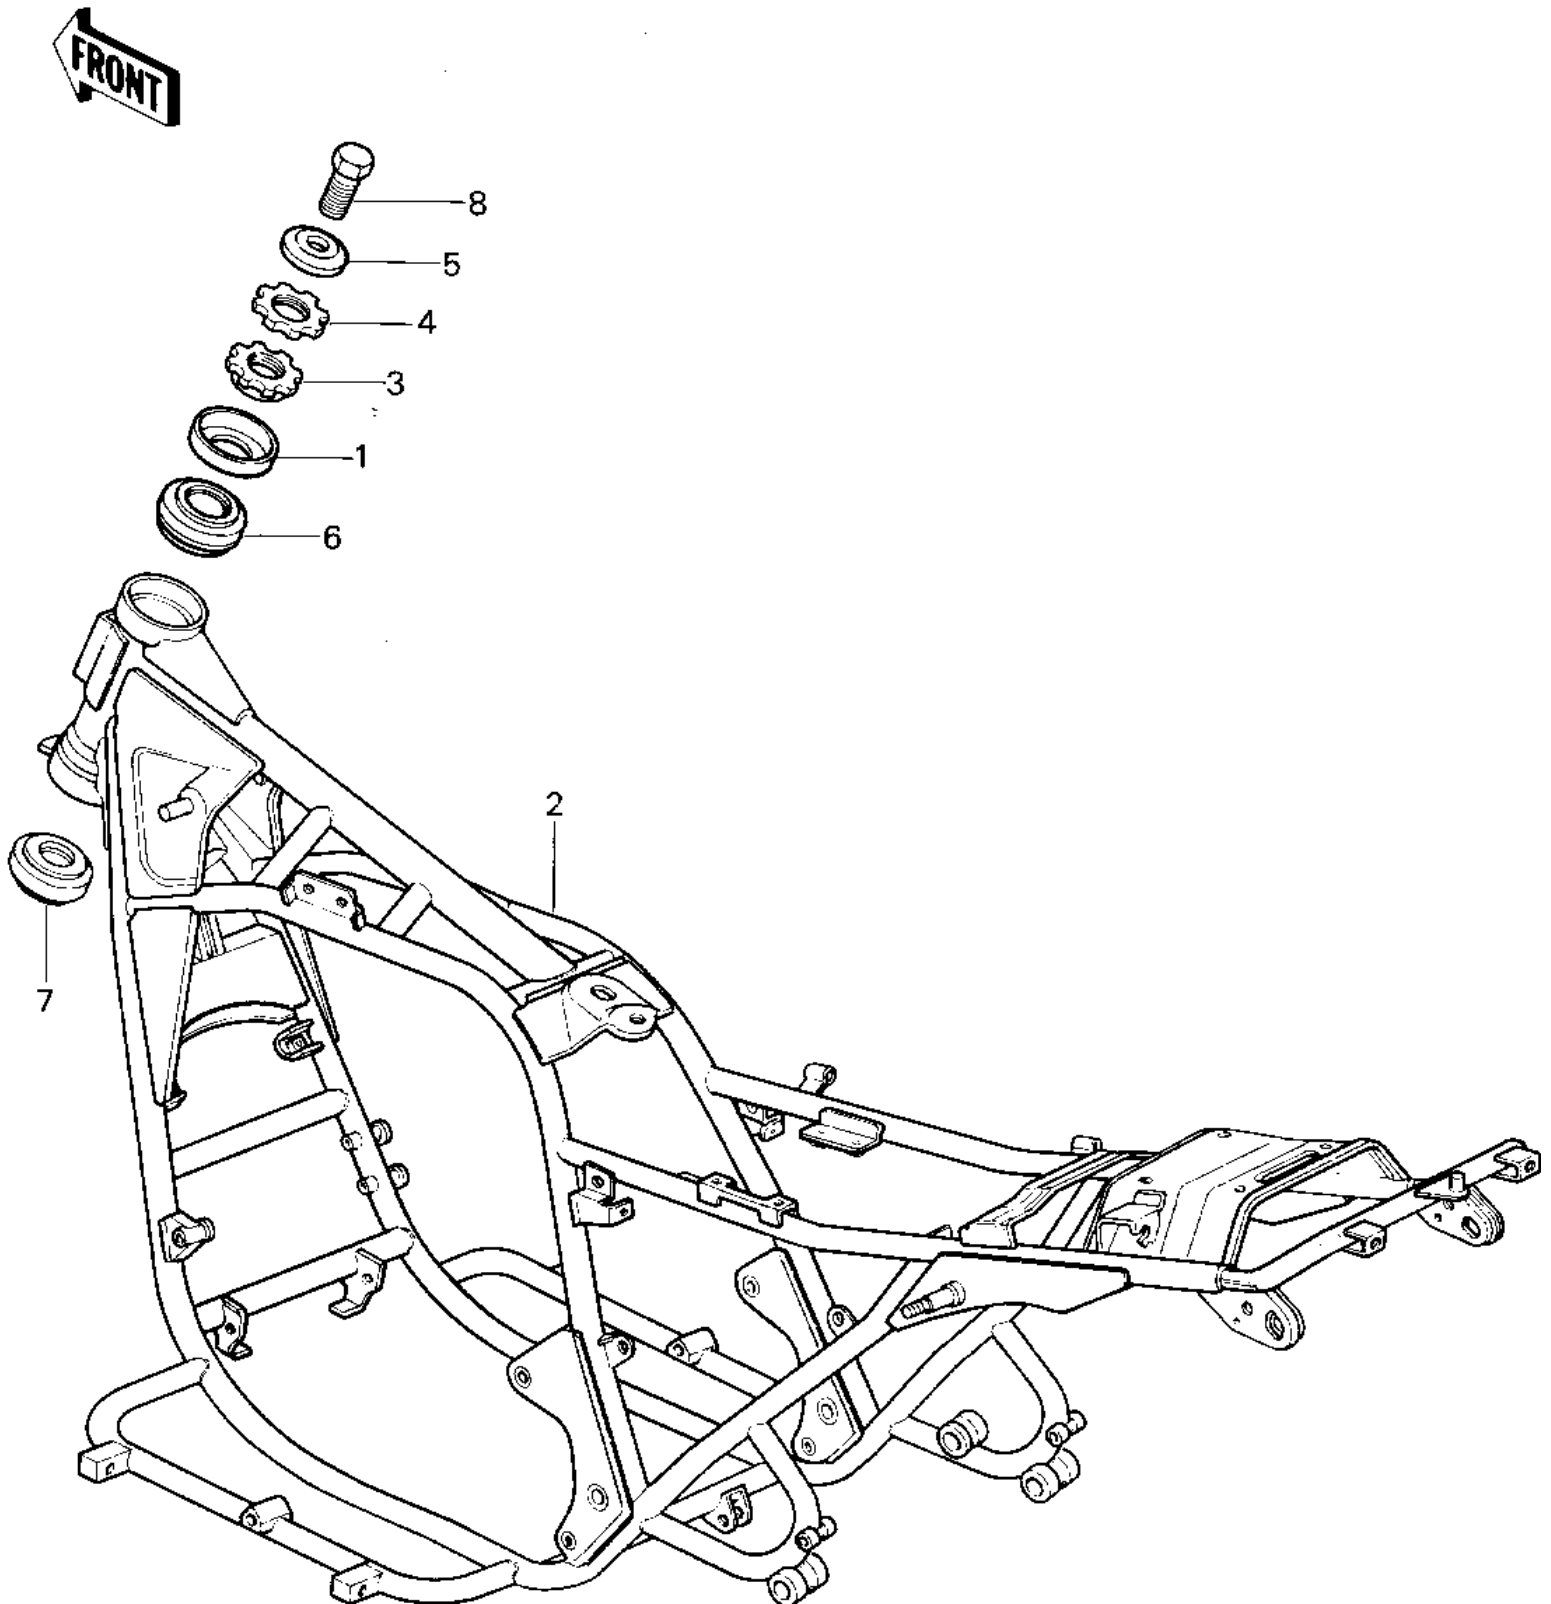

1986 Police 1000

PARTS DIAGRAM

FRAME