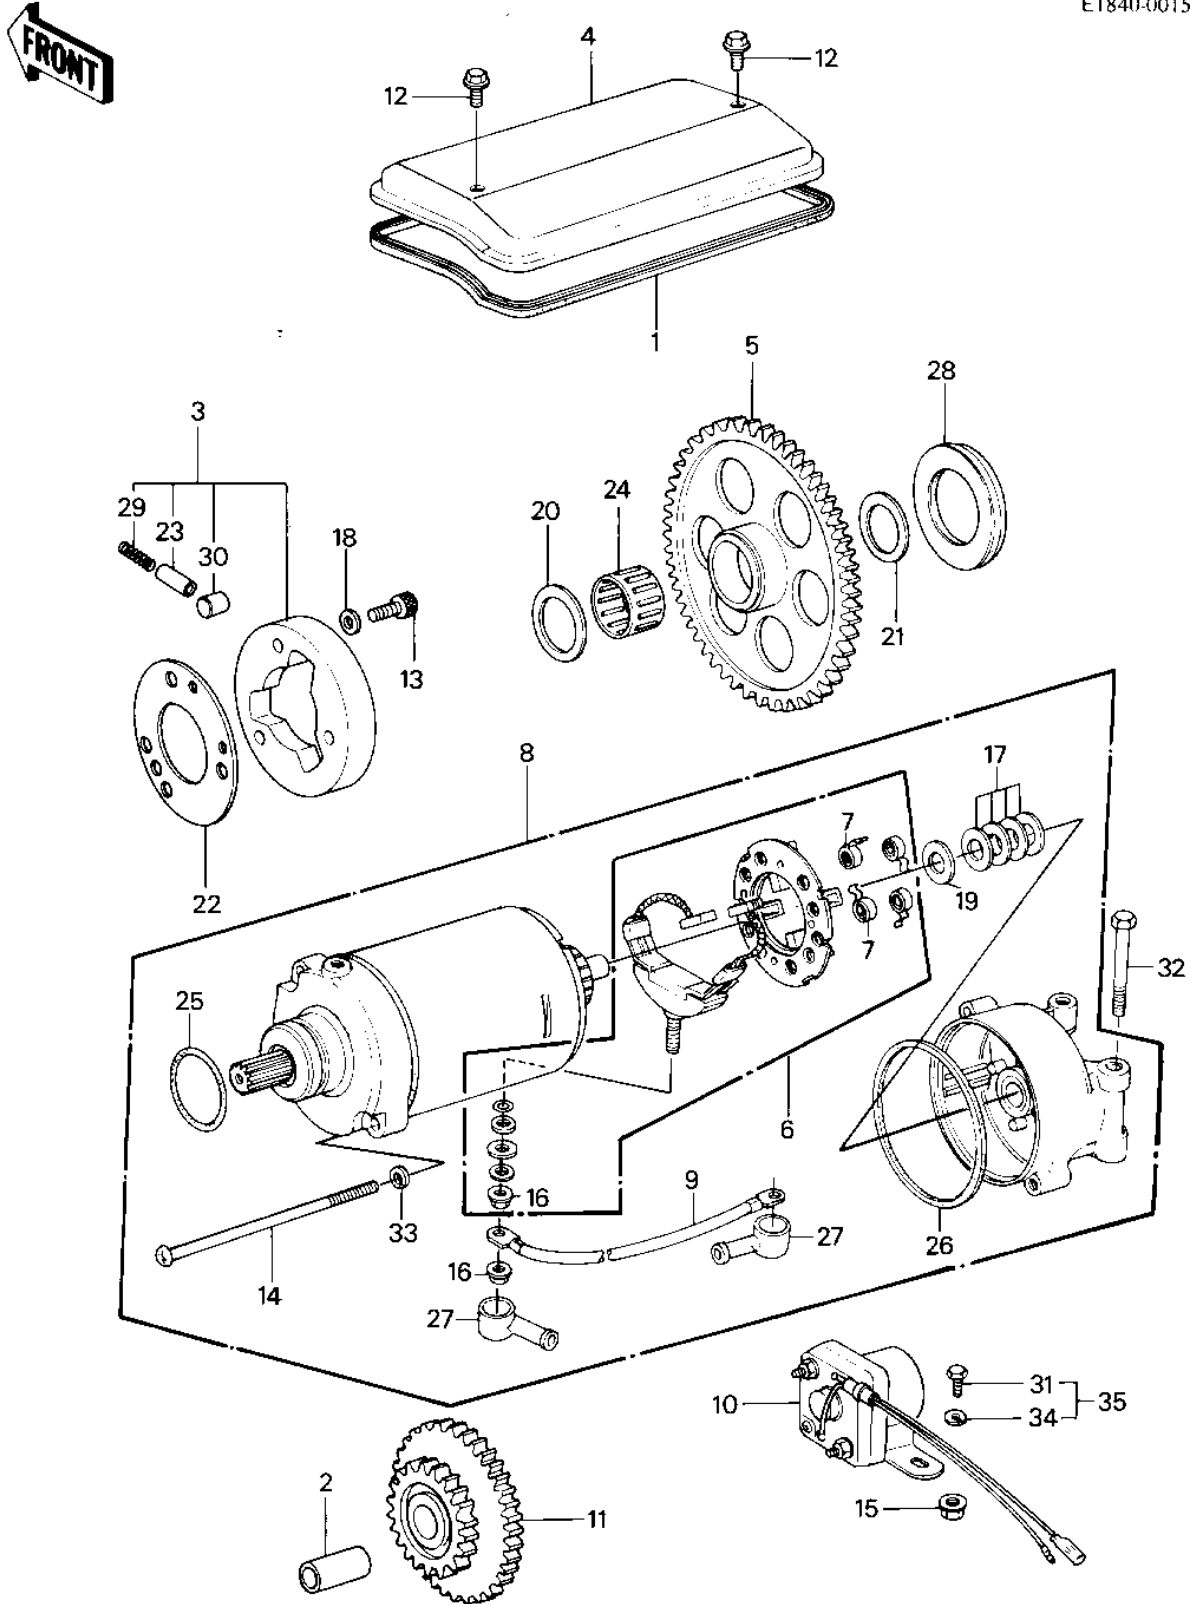

1985 Police 1000

PARTS DIAGRAM

STARTER MOTOR/STARTER CLUTCH

E1840-0015

1985 Police 1000

PARTS LIST

STARTER MOTOR/STARTER CLUTCH

ITEM NAME

PART NUMBER

QUANTITY
