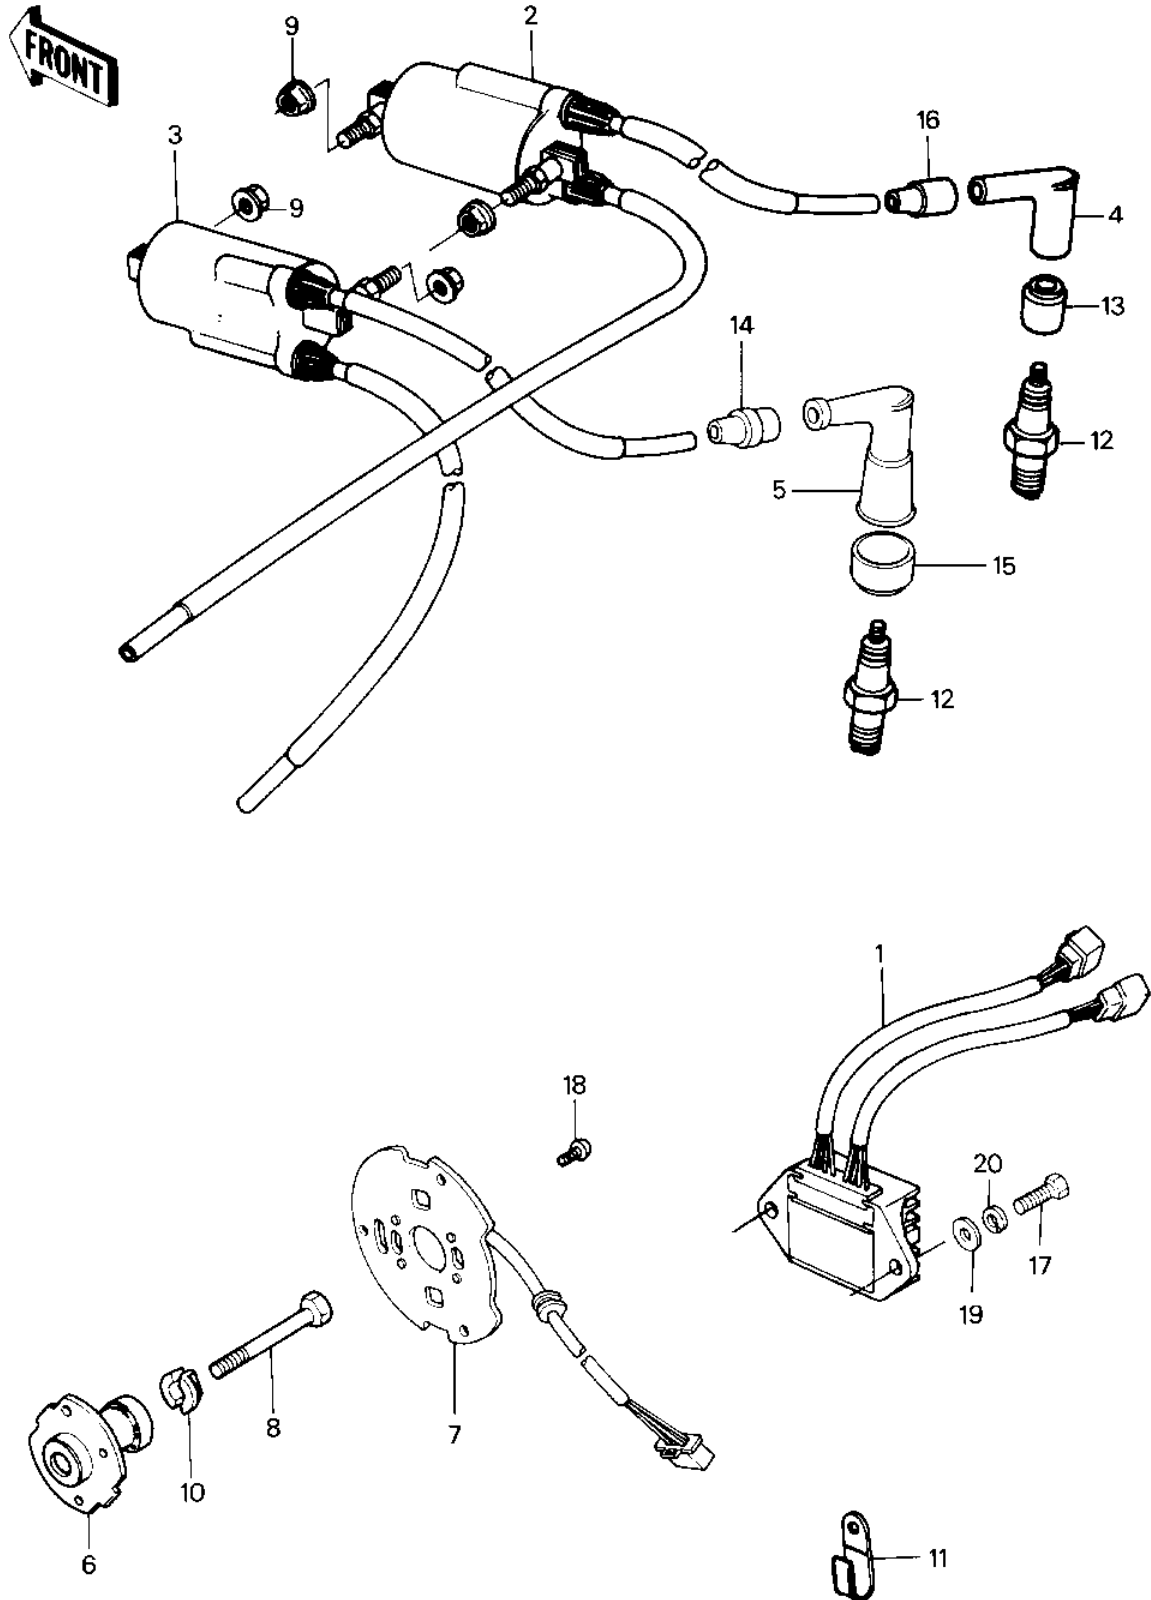

1983 Police 1000

PARTS DIAGRAM

IGNITION

1983 Police 1000

PARTS LIST

IGNITION

ITEM NAME	PART NUMBER	QUANTITY
IGNITER (Ref # 1)	21119-1041	
COIL-IGNITION (Ref # 2)	21121-1038	
COIL-IGNITION (Ref # 3)	21121-1039	
CAP-SPARK PLUG,RTFM20 (Ref # 4)	21130-1007	
CAP-SPARK PLUG (Ref # 5)	21130-1010	
GOVERNOR-BREAKER (Ref # 6)	21148-1020	
COIL-PULSING (Ref # 7)	59026-1012	
BOLT-8X63 (Ref # 8)	92001-1397	
NUT-6MM (Ref # 9)	92015-1078	
NUT-6MM (Ref # 9)	92015-1078	
WASHER,SPARK ADVANCER (Ref # 10)	92022-244	
CLAMP,WIRING HARNESS (Ref # 11)	21126-008	
SPARK PLUG BR8ES (Ref # 12)	BR8ES	
GROMMET-PLUG CAP,A (Ref # 13)	21131-004	
GROMMET,HIGH TENSION (Ref # 14)	21131-005	
GROMMET,PLUG CAP (Ref # 15)	21131-006	
GROMMET,SPARK PLG CAP (Ref # 16)	21132-005	
BOLT-UPSET (Ref # 17)	112G0618	
SCREW PAN HEAD 5X12 (Ref # 18)	220B0512	
WASHER PLAIN 6MM (Ref # 19)	411B0600	
WASHER SPRING 6MM (Ref # 20)	461F0600	