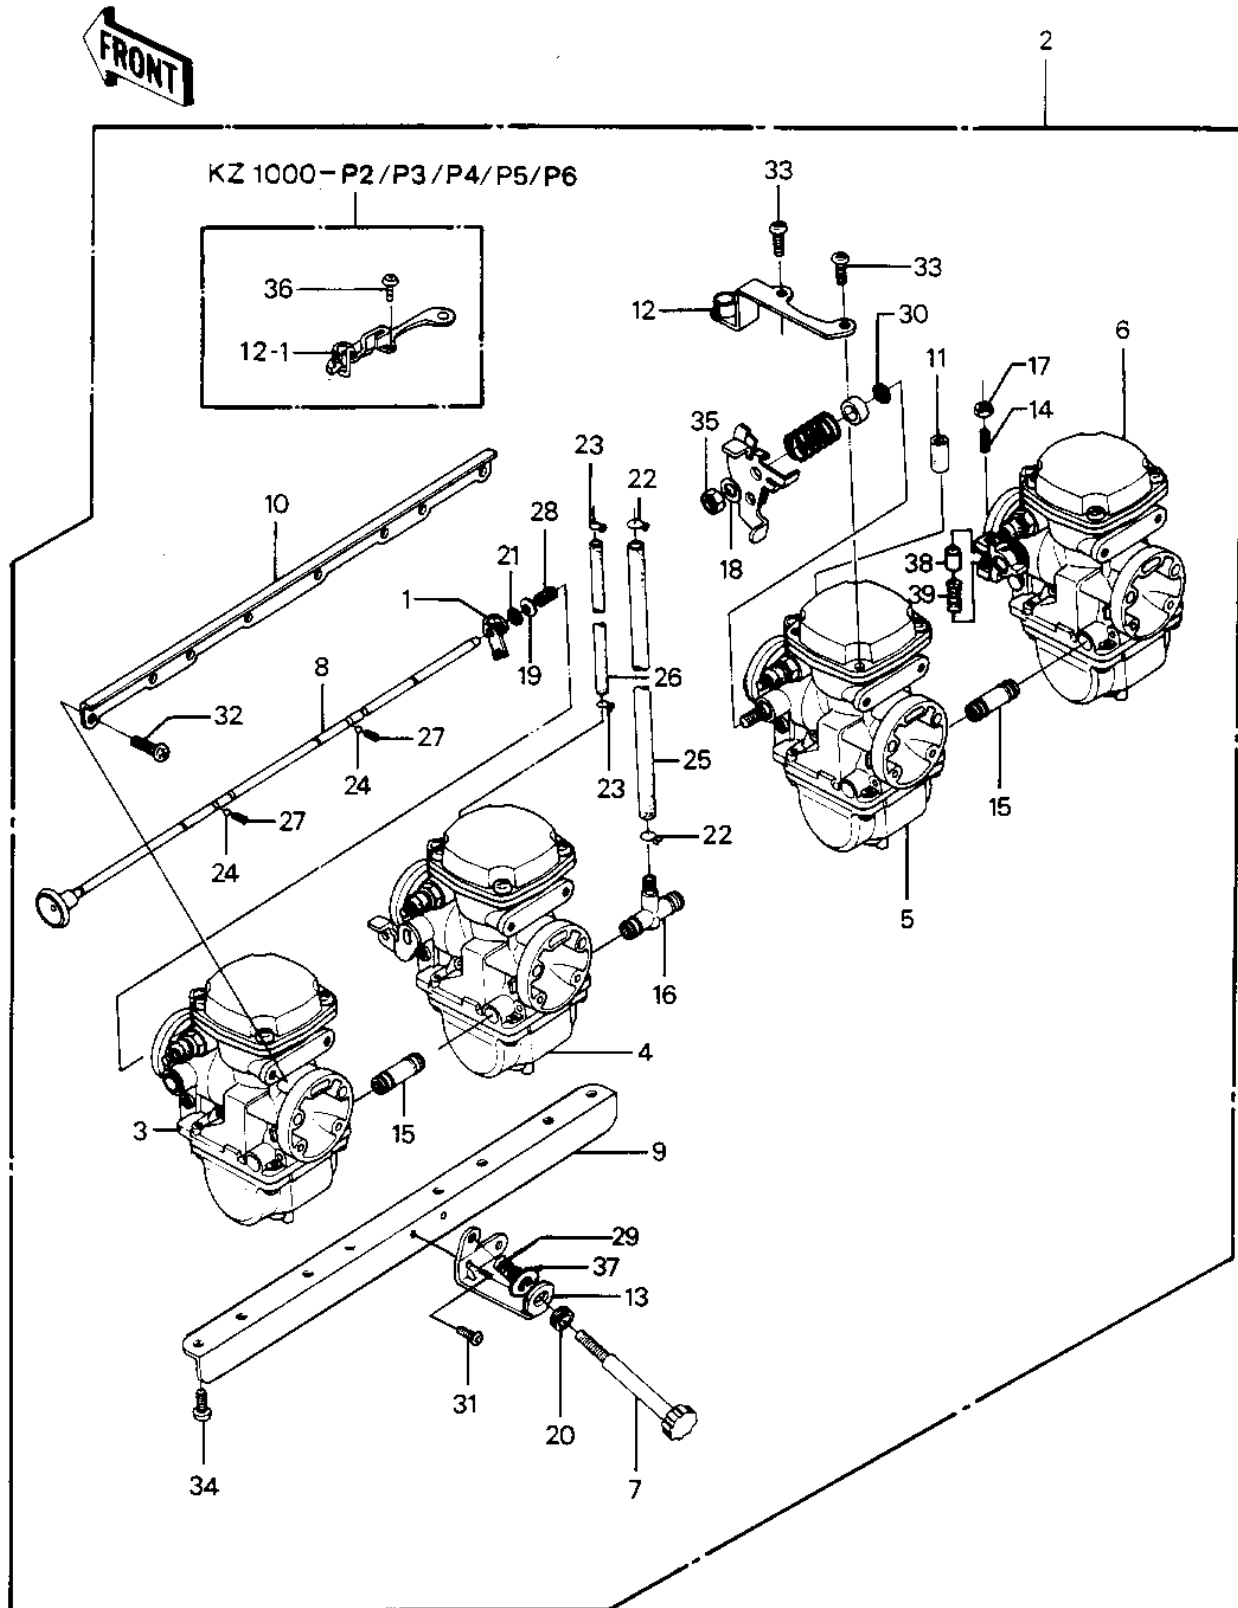

1986 Police 1000

PARTS DIAGRAM CARBURETOR ASSY

1986 Police 1000

PARTS LIST

CARBURETOR ASSY

ITEM NAME	PART NUMBER	QUANTITY
LEVER,CHOCK (Ref # 1)	13168-1091	
CARBURETOR ASSY (Ref # 2)	16001-1358	
CARBURETOR (Ref # 2)	16001-1724	
CARBURETOR-ASSY (Ref # 2)	15001-1209	
CARBURETOR,LH,OUTSIDE (Ref # 3)	16001-1436	
CARBURETOR,LH,OUTSIDE (Ref # 3)	16001-1725	
CARBURETOR,LH,OUTSIDE (Ref # 3)	15002-1258	
CARBURETOR,LH,INSIDE (Ref # 4)	16001-1437	
CARBURETOR,LH,INSIDE (Ref # 4)	16001-1726	
CARBURETOR,LH,INSIDE (Ref # 4)	15002-1259	
CARBURETOR,RH,INSIDE (Ref # 5)	16001-1438	
CARBURETOR,RH,INSIDE (Ref # 5)	16001-1727	
CARBURETOR,RH,INSIDE (Ref # 5)	15002-1260	
CARBURETOR,RH,OUTSIDE (Ref # 6)	16001-1439	
CARBURETOR,RH,OUTSIDE (Ref # 6)	16001-1728	
CARBURETOR,RH,OUTSIDE (Ref # 6)	15002-1261	
SCREW-THROTTLE STOP (Ref # 7)	16021-1035	
SCREW-THROTTLE STOP (Ref # 7)	16021-1103	
SHAFT-CARBURETOR,CHOC (Ref # 8)	16041-1024	
HOLDER-CARBURETOR,LWR (Ref # 9)	16065-1043	
HOLDER-CARBURETOR,UPP (Ref # 10)	16065-1044	
CAP-END (Ref # 11)	39031-1009	
RUBBER PLUG (Ref # 11)	92068-006	
BRACKET-ASSY,THROTTLE (Ref # 12)	39184-1006	
BRACKET-ASSY,THROTTLE (Ref # 12-1)	39184-1013	
BRACKET-ASSY,IDLING A (Ref # 13)	39184-1007	
BOLT,ADJUSTING (Ref # 14)	92001-1447	
FITTING,FUEL (Ref # 15)	92005-1035	
FITTING,FUEL (Ref # 16)	92005-1036	