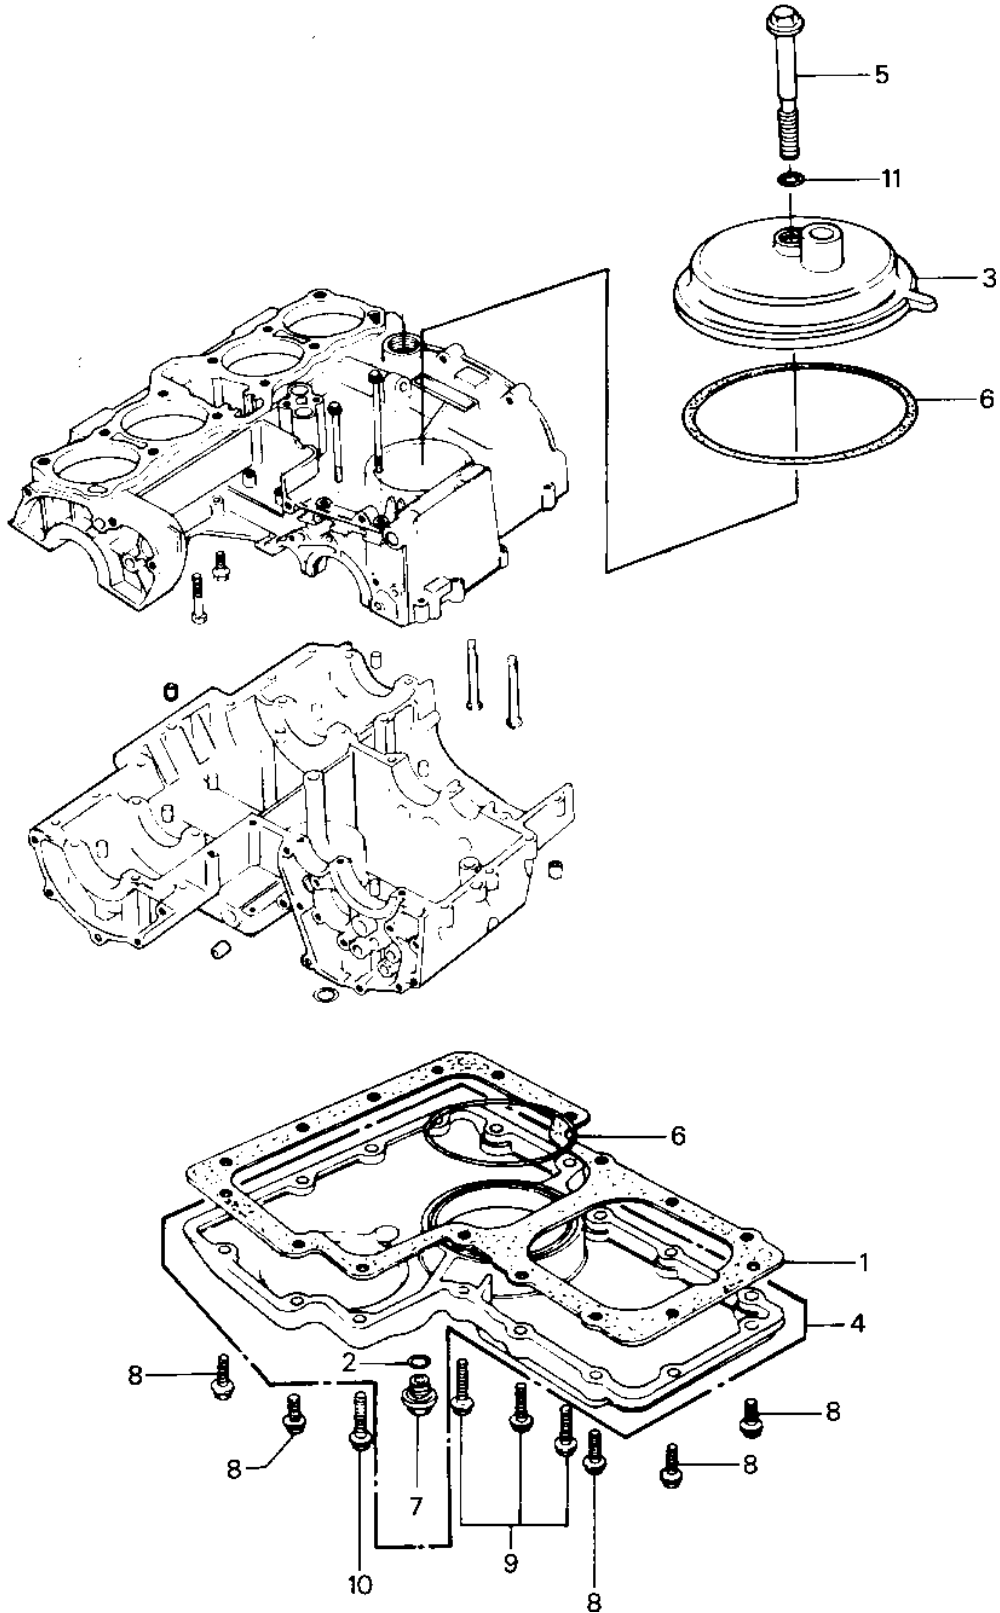

1985 Police 1000

PARTS DIAGRAM

BREATHER COVER/OIL PAN

1985 Police 1000

PARTS LIST

BREATHER COVER/OIL PAN

ITEM NAME

PART NUMBER

QUANTITY
